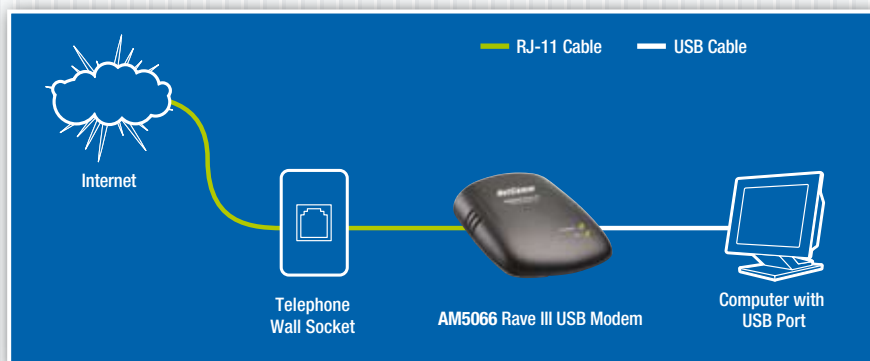

NetComm's Rave III Modem lets you whizz through your downloads so you can hear those MP3s sooner, play games and enjoy shopping, banking or just surfing the Net. The Rave III is also equipped with TAM (Telephone Answering Machine) support.

To complete your small business office, the Rave III can send and receive faxes directly from your PC with the minimum of fuss.

* Your Internet Service Provider must support the V.92 standard. If a V.92 connection is not available, this modem automatically reverts to the 56K V.90 mode.

Rave III USB Modem

AM5066 – V.92 Data/Fax Modem

KEY FEATURES

- Now with V.92 and auto fallback for full compatibility
- Bus Powered – no external power supply needed
- USB hot swappable Plug & Play for easy installation
- Automatic detection between data and fax calls
- Auto Dial and Auto Answer
- Auto Speed/Mode Selection

USB Port

Line Port

TECHNICAL SPECIFICATIONS

USB INTERFACE

- Complies with USB 1.1 specification at 12Mbs full speed
- Hot Plug & Play support for easy installation

DATA MODE

- Data Mode: data throughput up to 230Kbps
- V.92, V.90, V.34, V.32bis, V.32, V.22bis, V.22, V.23, V.21, Bell 212A and 103.
- Error correction: MNP 2-4 and V.42, LPAM
- Data compression: MNP 5 and V.42bis