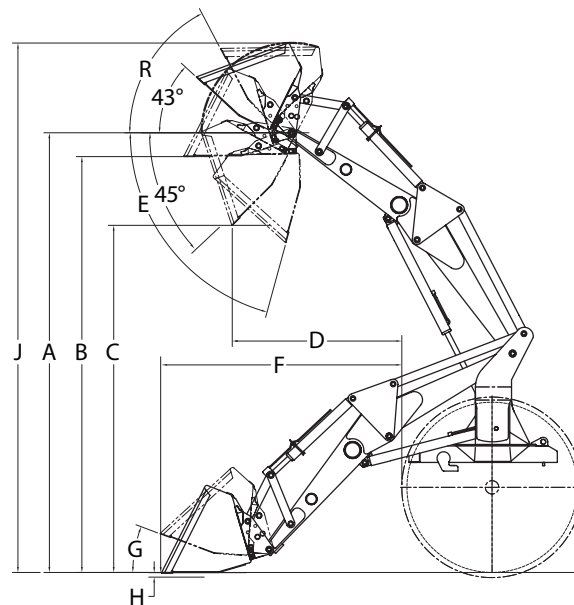

New Holland 82LB and 84LB Loader Specifications

82LB 84LB

KEY LOADER DIMENSIONS

	82LB*	84LB*
A Maximum lift height to pivot pin, in. (mm)	143.8 (3652)	157.8 (4008)
B Maximum lift height under level bucket, in. (mm)	135.4 (3439)	148.8 (3780)
C Clearance with bucket dumped, 45 degree, in. (mm)	110.3 (2802)	123.8 (3144)
D Reach (from tire), max lift height, bucket 45 degree, in. (mm)	41.7 (1059)	61.7 (1567)
E Maximum dump angle	60°	75°
F Reach with bucket on ground, in. (mm)	90 (2285)	122 (3105)
G Maximum rollback angle	28°	20°
H Digging depth, in. (mm)	3.2 (81.2)	4.2 (106.6)
J Maximum bucket height (standard bucket), in. (mm)	176.1 (4470)	190.1 (4830)
R Rollback angle at full height	40°	62°
Lift capacity to max height at pivot, lbs.	6,400	6,150
Lift capacity to max height 31.5 in. ahead of pivot, lbs.	4,050	4,400
Bucket rollback force at ground 31.5 in. ahead of pivot, lbs.	6,440	12,000

*Values assuming Goodyear Versa Torque 480/85R34 tires and 1.5 cu.yd. bucket

Visit our Web site at www.newholland.com/na. Or, call toll-free **866-NEW-HLND (866-639-4563)**.

Design, materials and/or specifications are subject to change without notice and without liability therefor. Specifications are applicable to units sold in Canada, the United States, its territories and possessions, and may vary outside these areas.