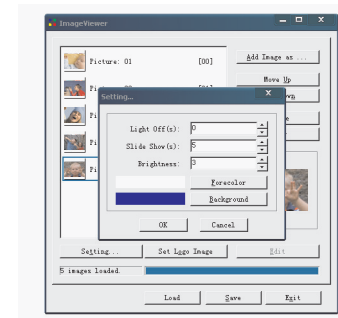

1. **“Setting”** :
1) Set the backlight on time.
  2) Set the auto run time.(Pictures will be displayed in the set time interval)
  3) Set the backlight level.
  4) Set the fore color.
  5) Set the background color

“Set Logo Image” : Not used

“Rotate” : Rotate the selected picture by 90 degree.

7