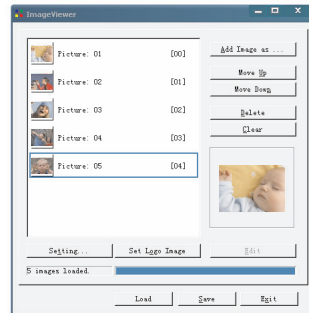

Add Image as	Input picture to Digital frame. You can add pictures through file explorer.
Move Up	Move the picture up
Move Down	Move the picture down
Delete	Delete the selected picture
Clear	Delete all the pictures

6