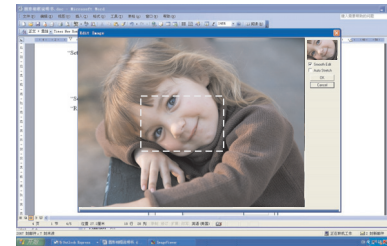

Select the small box, which you want to show on the display. The result will be displayed in the small box as shown in the figure above.

Load : Load the pictures from flash to PC.

Save : Save the pictures from PC to flash.

Exit : Exit the application software.

Note: You must run “save” before exit to save the edited pictures to the flash.

9