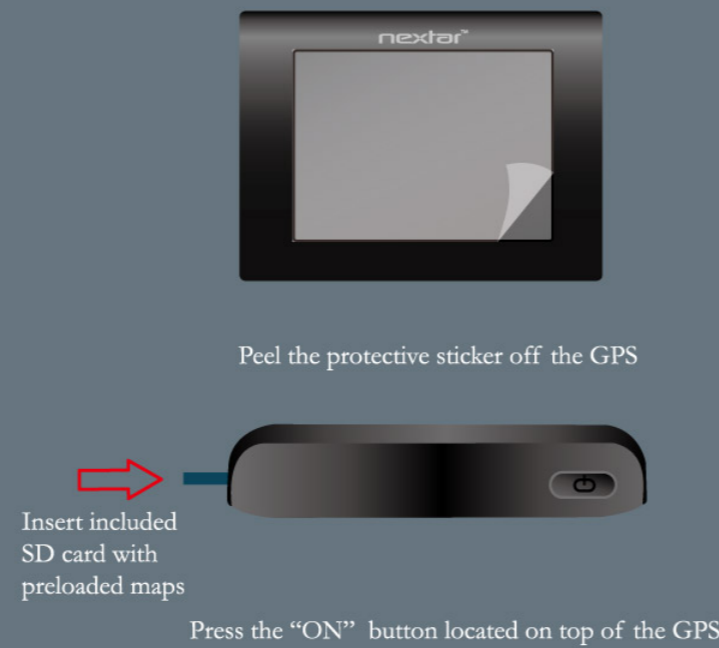

## ACCESSORIES LIST

## KEYPAD OPERATION AND SCREEN ICONS

## USING THE MOUNTING BRACKET

When using the unit in vehicle, you can use the supplied mounting assemblies (mounting bracket, mounting cradle and dashboard mount disk) to mount the unit in the vehicle. Take the following steps to operate:

- Slide the mounting cradle onto the end of the mounting bracket.
- Lift the suction cup lever.
- To mount to windshield, press the suction cup to the windshield and press down on the suction cup lever. To mount to dashboard, use the included adhesive disk. Choose a clean, dry spot on your dashboard, peel off protection liner from the back of the disk, and then attach the disk to your dashboard.