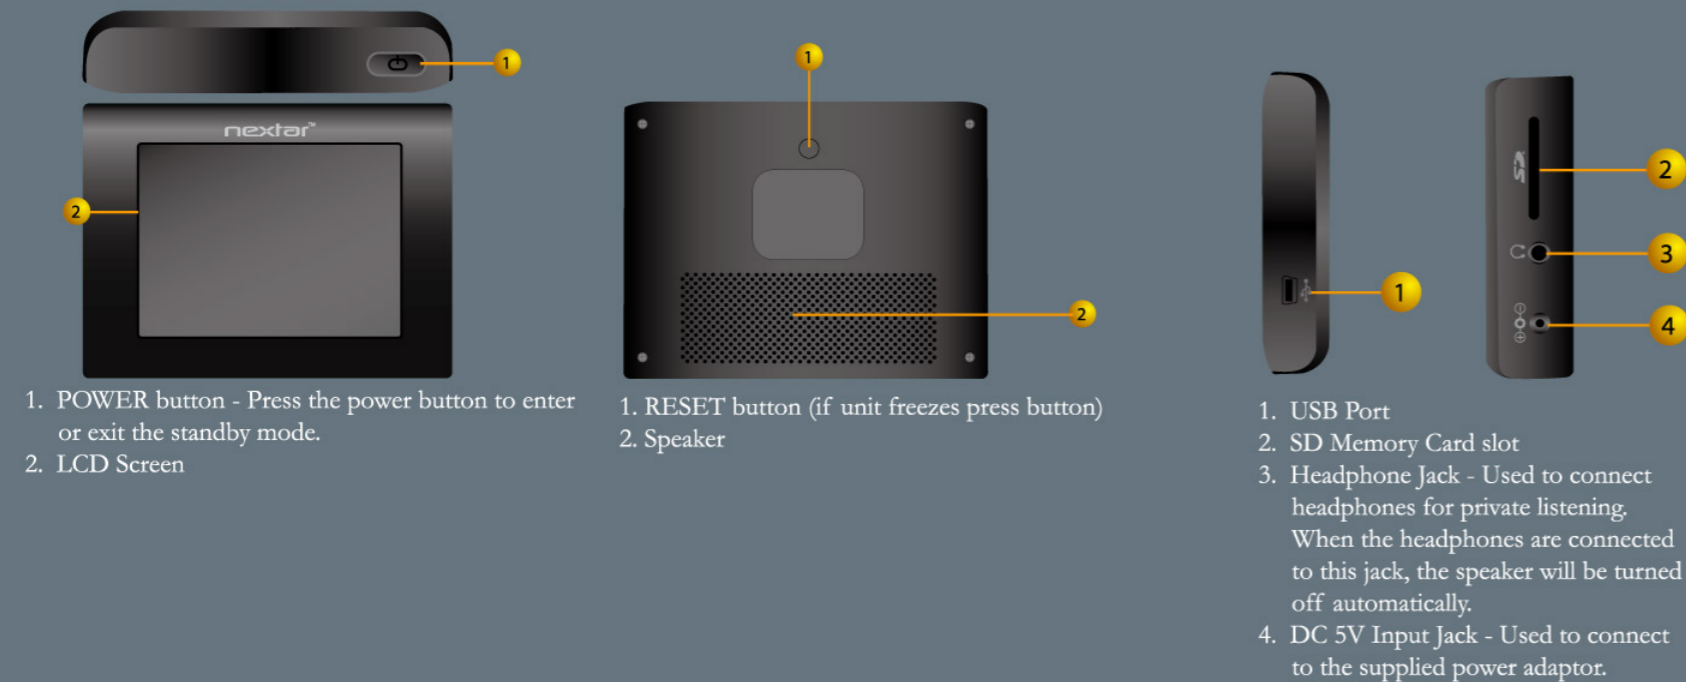

UNIT VIEW DESCRIPTION