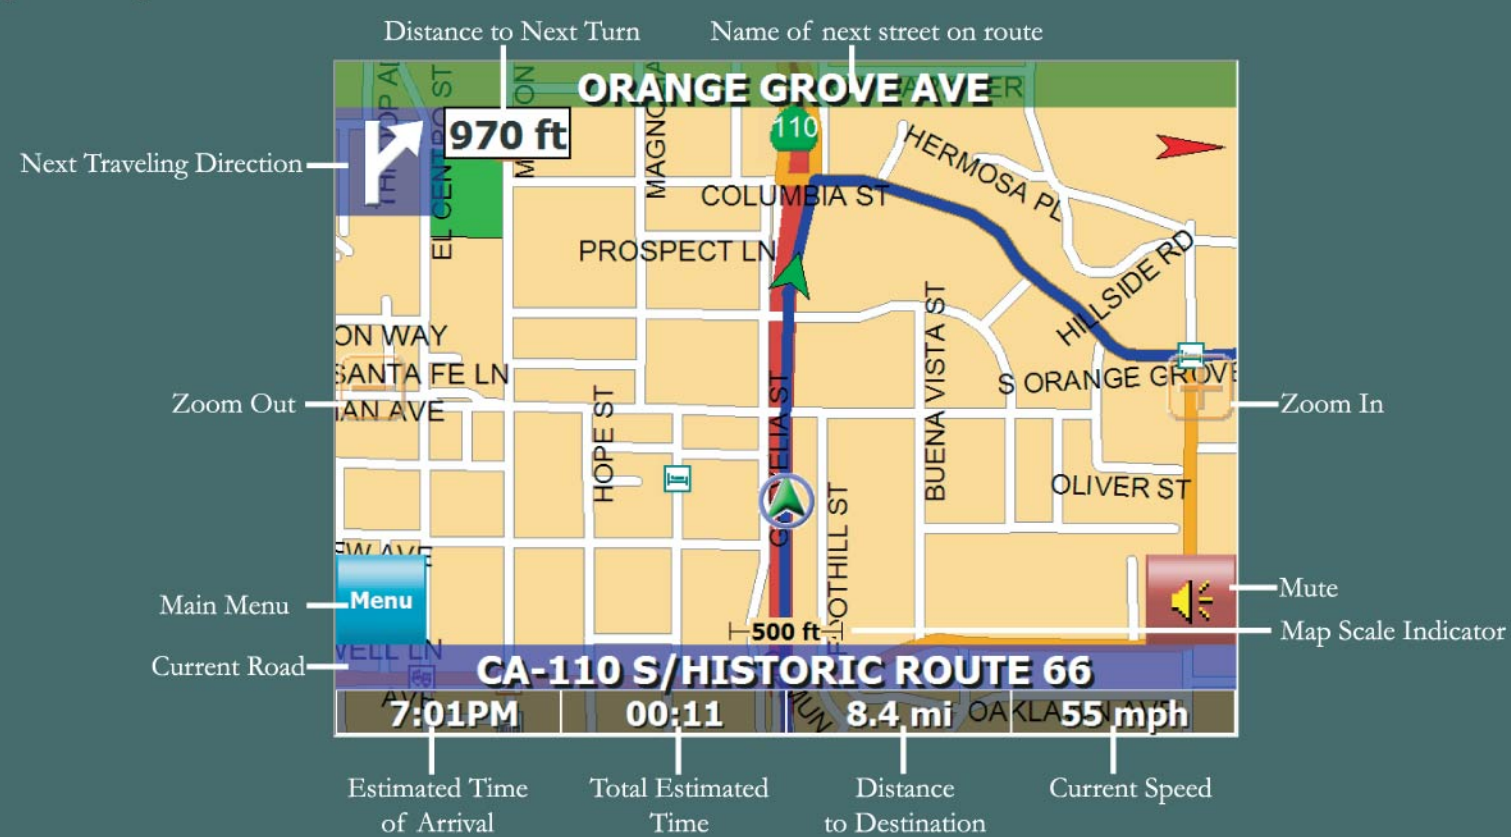

Keypad Operation and Screen Icons