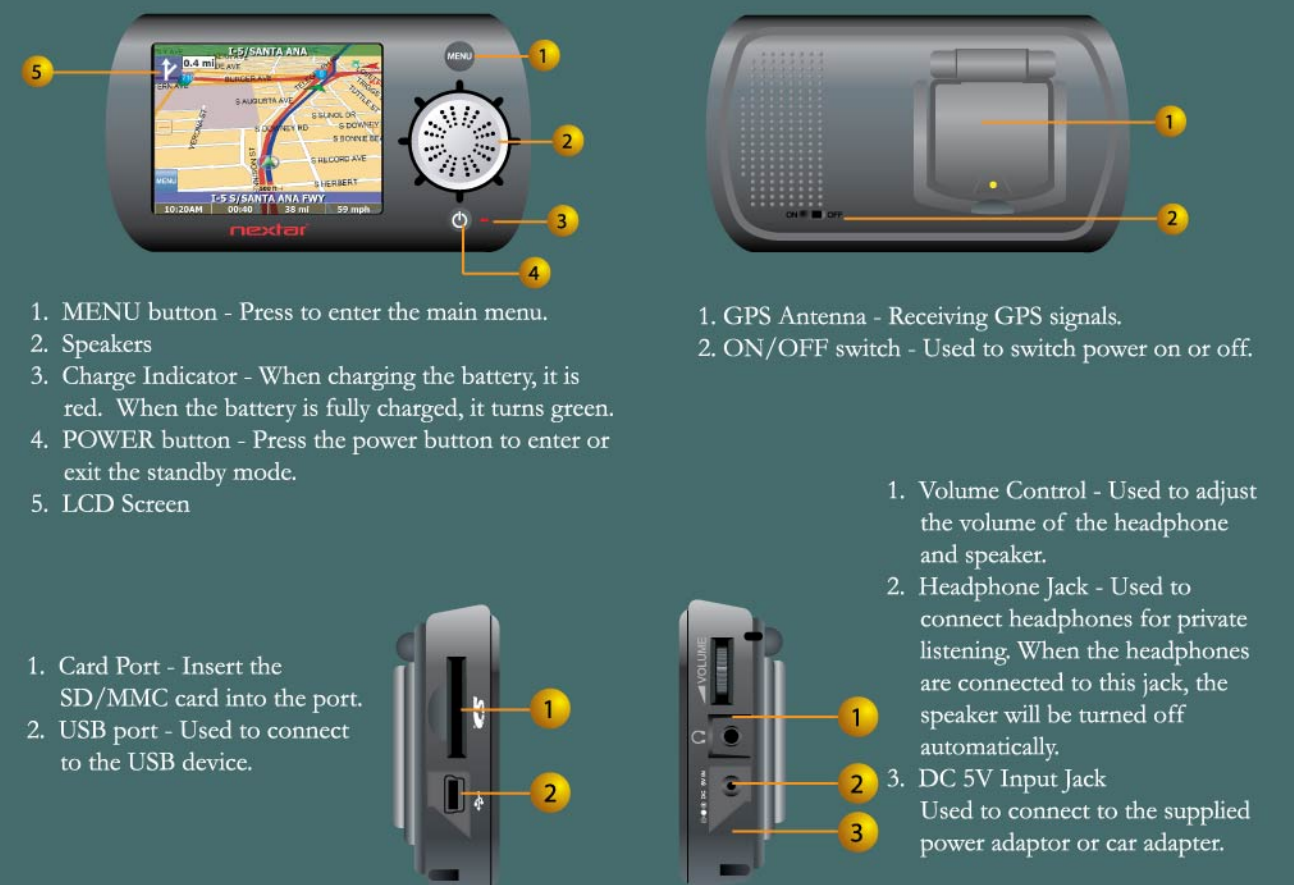

nextar™ AUTOMOTIVE NAVIGATION SYSTEM (GPS)

Q3-01

Accessories List

How To Turn On the Device

Unit View Description

Using the Mounting Bracket

When using the unit in vehicle, you can use the supplied mounting assemblies (mounting bracket, mounting cradle and dashboard mount disk) to mount the unit in the vehicle. Take the following steps to operate:

- Slide the mounting cradle onto the end of the mounting bracket.
- Lift the suction cup lever.
- To mount to windshield, press the suction cup to the windshield and press down on the suction cup lever. To mount to dashboard, use the included adhesive disk. Choose a clean, dry spot on your dashboard, peel off protection liner from the back of the disk, and then attach the disk to your dashboard.

"NOTICE TO DRIVERS IN CALIFORNIA AND MINNESOTA: State law prohibits drivers in California and Minnesota from using suction mounts on their windshields while operating motor vehicles. Other state or local laws may also prohibit drivers from using suction cups on their windshields. (See California Vehicle Code Section 26708(a); Minnesota Statutes 2005, Section 169.71)"