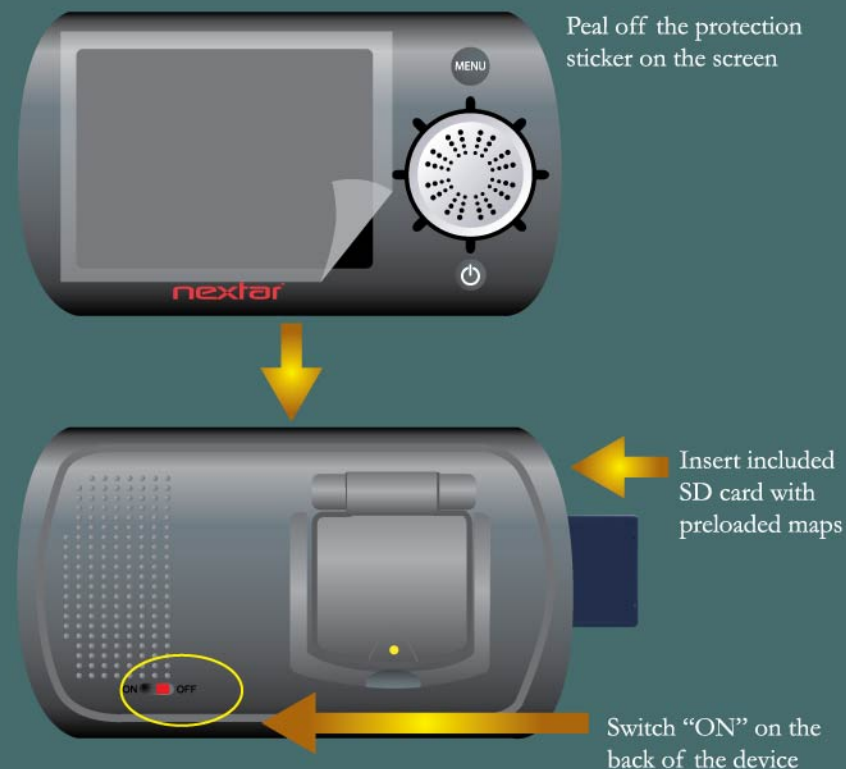

nextar™ AUTOMOTIVE NAVIGATION SYSTEM (GPS)

Q3-01

Accessories List

How To Turn On the Device

Unit View Description

Using the Mounting Bracket

When using the unit in vehicle, you can use the supplied mounting assemblies (mounting bracket, mounting cradle and dashboard mount disk) to mount the unit in the vehicle. Take the following steps to operate:

- Slide the mounting cradle onto the end of the mounting bracket.
- Lift the suction cup lever.
- To mount to windshield, press the suction cup to the windshield and press down on the suction cup lever. To mount to dashboard, use the included adhesive disk. Choose a clean, dry spot on your dashboard, peel off protection liner from the back of the disk, and then attach the disk to your dashboard.

"NOTICE TO DRIVERS IN CALIFORNIA AND MINNESOTA: State law prohibits drivers in California and Minnesota from using suction mounts on their windshields while operating motor vehicles. Other state or local laws may also prohibit drivers from using suction cups on their windshields. (See California Vehicle Code Section 26708(a); Minnesota Statutes 2005, Section 169.71)"