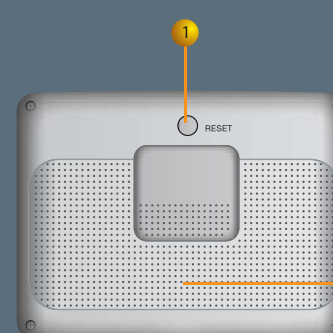

1. RESET button (if unit freezes press button)
2. Speaker