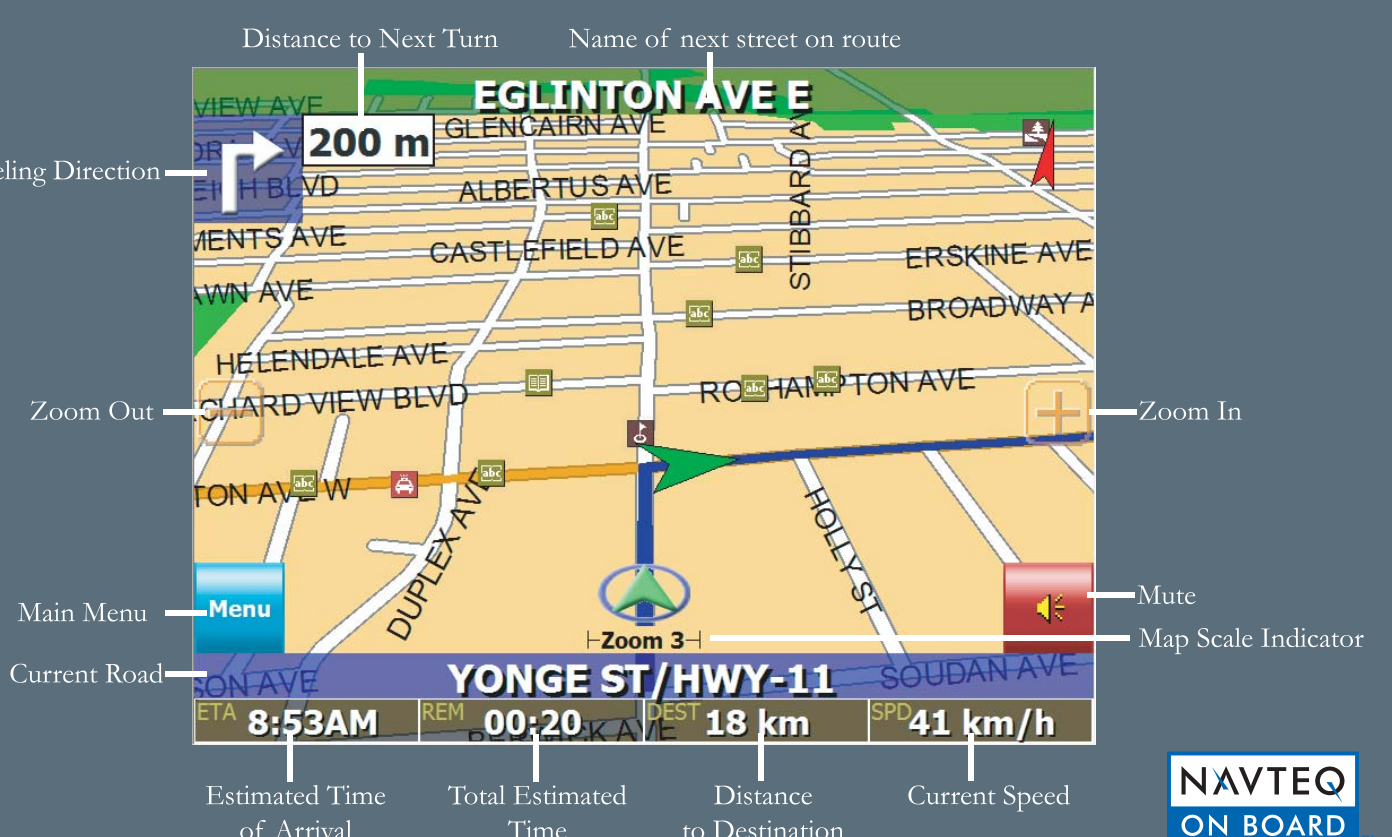

KEYPAD OPERATION AND SCREEN ICONS

UNIT VIEW DESCRIPTION

1. POWER button - Press the power button to enter or exit the standby mode.
2. LCD Screen

1. RESET button (if unit freezes press button)
2. Speaker