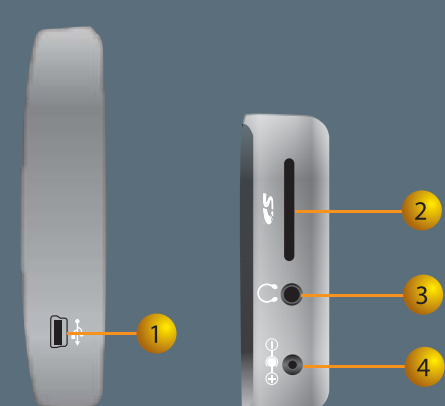

ACCESSORIES LIST

HOW TO TURN ON THE DEVICE

Peel the protective sticker off the GPS

Press the "ON" button located on top of the GPS

KEYPAD OPERATION AND SCREEN ICONS

UNIT VIEW DESCRIPTION

1. POWER button - Press the power button to enter or exit the standby mode.
2. LCD Screen

1. RESET button (if unit freezes press button)
2. Speaker

QUICK STEPS TO NAVIGATE

USING THE MOUNTING BRACKET

When using the unit in vehicle, you can use the supplied mounting assemblies (mounting bracket, mounting cradle and dashboard mount disk) to mount the unit in the vehicle. Take the following steps to operate:

Safety Advice

We strongly recommend that you observe the usage precautions laid out in this instruction, and also back up the data in your player regularly. In no event will Nextar be liable for any indirect, incidental, special or consequential damages to any person caused by Nextar's negligence or for any lost profits, lost savings, loss of use, lost revenues or lost data arising from or relating to this device, even if Nextar has been advised of the possibility of such damages. In no event will Nextar's liability or damages to you or any other person ever exceed the amount paid by you for the device, regardless of the form of the claim. Some countries/states do not allow the limitations or exclusion of liability for incidental or consequential damages, so the above limitation or exclusion may not apply to you.