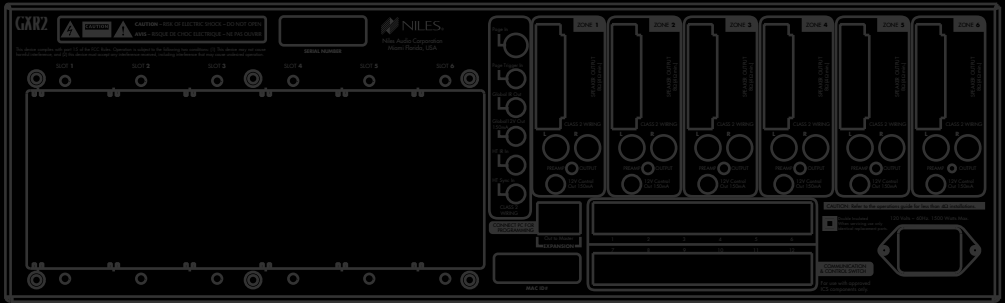

E N G I N E E R E D   B Y

1 - 8 0 0 - B U Y - H I F I - w w w . n i l e s a u d i o . c o m

©2007 Niles Audio Corporation 12331 S.W. 130 Street, Miami, FL 33186. All rights reserved. Niles, the Niles logos, IntelliControl, IntelliFile, and iRemote are registered trademarks of Niles Audio Corporation. All other trademarks are the property of their respective owners. Niles reserves the right to change specifications, descriptions and prices without notice. The technical and other information contained herein is not intended to set forth all technical and other specifications. Designed and engineered in the USA. DS00554B