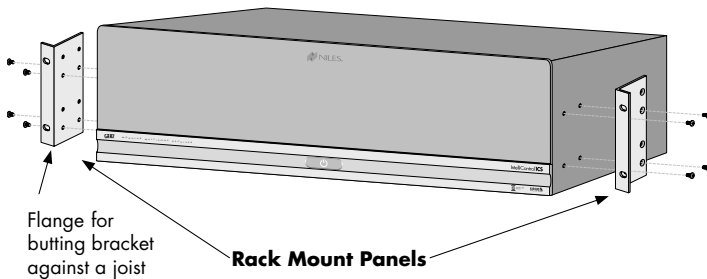

- Screwdriver with No. 2 Philips bit

INSTALLATION:

1. Remove the four chassis screws located at the front of one of the IntelliControl ICS GXR2 EX Modular MultiZone Receiver side panels (**Figure 1**).
 2. Place a rack mount panel on the GXR2 EX side panel, aligning the holes in the rack mount panel, with the holes in the GXR2 EX side panel.
 3. Replace all four screws, fastening the rack mount panel to the chassis.
- Note: Do not over tighten the screws.
4. Repeat procedure for the other side of the GXR2 EX.

Figure 1: Fastening the Rack Mount Panels.

INSTALLATION (CONT'D)

Basic Installation Diagram

Figure 2.

ACCESSORIES

iRemote®	2-Way Wireless RF System Control Remote with LCD Display	FG01180
iRemote® EX	2-Way Wireless RF System for EU Countries	FG01364
RBX-1	Remote Charging Base	FG01269
RBX-1 EX	2-Way Wireless RF System for EU Countries	FG01363
RHS-1	iRemote Handheld Remote	FG01270
RHS-1 EX	2-Way Wireless RF System for EU Countries	FG01362
Contact	System Control Keypad with Color Touch Screen	FG01185
Display	System Control Keypad with LCD display	FG01183
Single	Wall Mount System Control Keypad	FG01182
IM-iPOD	Apple® iPod® Integration Module	FG01176
IM-AUDIO	Legacy Audio Integration Module	FG01177
TM-XM	XM® Satellite Radio Tuner Module	FG01179
TM-SIRIUS	SIRIUS® Satellite Radio Tuner Module	FG01181
IM-SERVER	Network Integration Module	FG01339
TM-DAB	Digital Audio Broadcasting Tuner	FG01338
TM-HD/R	HD Radio™ Tuner Module	FG01340
TM-AM/FM EX	International AM/FM Tuner Module	FG01193