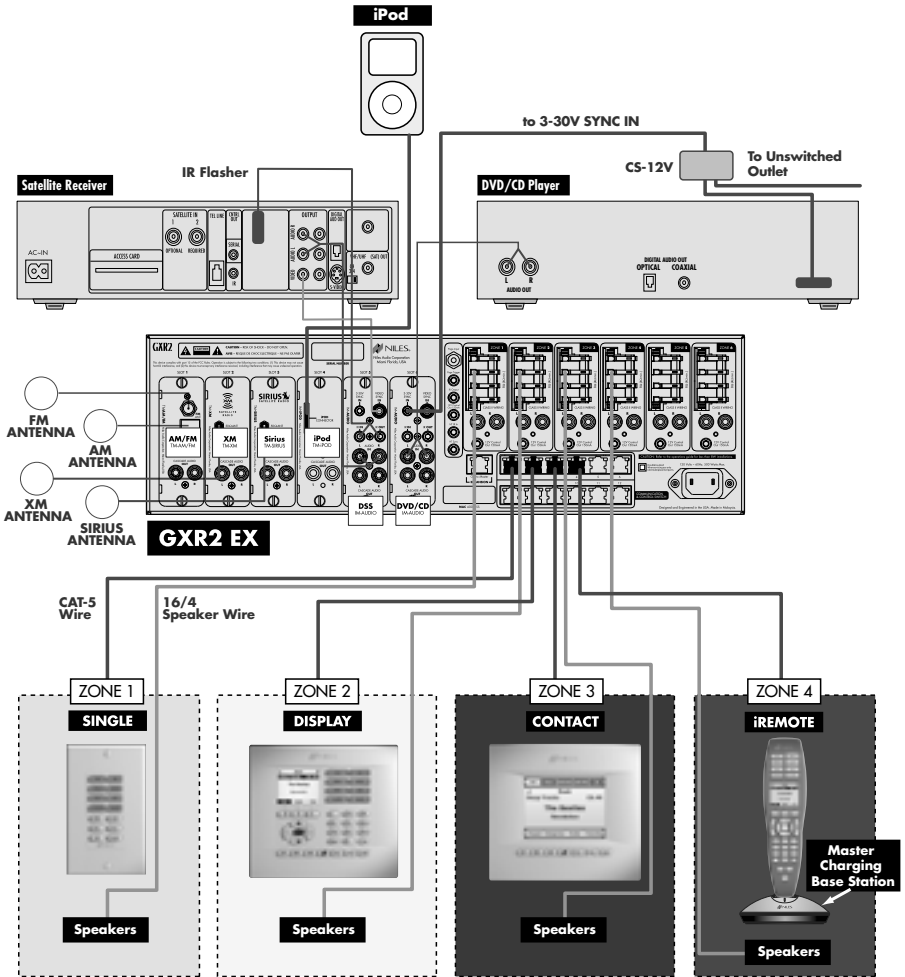

- Screwdriver with No. 2 Philips bit

INSTALLATION:

1. Remove the four chassis screws located at the front of one of the IntelliControl ICS GXR2 EX Modular MultiZone Receiver side panels (**Figure 1**).
 2. Place a rack mount panel on the GXR2 EX side panel, aligning the holes in the rack mount panel, with the holes in the GXR2 EX side panel.
 3. Replace all four screws, fastening the rack mount panel to the chassis.
- Note: Do not over tighten the screws.
4. Repeat procedure for the other side of the GXR2 EX.

Figure 1: Fastening the Rack Mount Panels.

INSTALLATION (CONT'D)

Basic Installation Diagram

Figure 2.

ACCESSORIES

iRemote®	2-Way Wireless RF System Control Remote with LCD Display	FG01180
iRemote® EX	2-Way Wireless RF System for EU Countries	FG01364
RBX-1	Remote Charging Base	FG01269
RBX-1 EX	2-Way Wireless RF System for EU Countries	FG01363
RHS-1	iRemote Handheld Remote	FG01270
RHS-1 EX	2-Way Wireless RF System for EU Countries	FG01362
Contact	System Control Keypad with Color Touch Screen	FG01185
Display	System Control Keypad with LCD display	FG01183
Single	Wall Mount System Control Keypad	FG01182
IM-iPOD	Apple® iPod® Integration Module	FG01176
IM-AUDIO	Legacy Audio Integration Module	FG01177
TM-XM	XM® Satellite Radio Tuner Module	FG01179
TM-SIRIUS	SIRIUS® Satellite Radio Tuner Module	FG01181
IM-SERVER	Network Integration Module	FG01339
TM-DAB	Digital Audio Broadcasting Tuner	FG01338
TM-HD/R	HD Radio™ Tuner Module	FG01340
TM-AM/FM EX	International AM/FM Tuner Module	FG01193