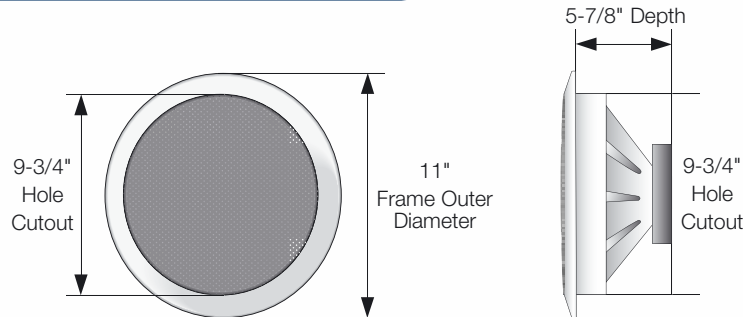

PRODUCT CONSTRUCTION AND ACCESSORIES

Loudspeaker Model		Works With			
Model	Stock Number	Previous Bracket	New Bracket	Metal Enclosure	Hole Cover
CM730DSC	FG01483	 DS8 Series Bracket Kit FG01053	 CM700DS BKT FG01357	 CM700 DSCE FG01397	 CM700DS Hole Cover FG01318