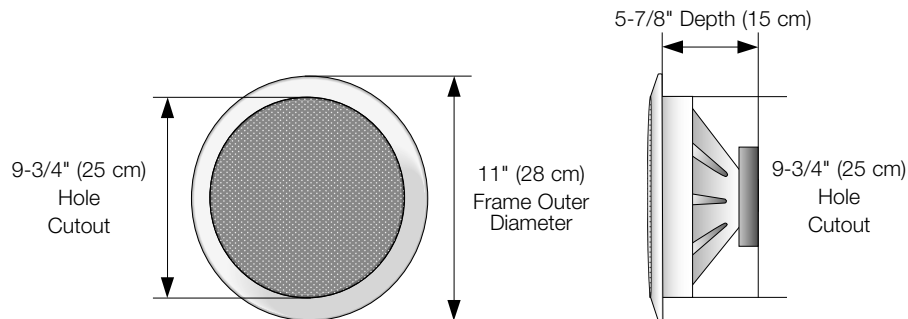

PRODUCT CONSTRUCTION AND ACCESSORIES

Loudspeaker Model		Works With			
Model	Stock Number	Previous Bracket	New Bracket	Metal Enclosure	Hole Cover
CM730DSFX	FG01485	 DS8 Series Bracket Kit FG01053	 CM700DS BKT FG01357	 CE DS8 FG01054	 CM700DS Hole Cover FG01318