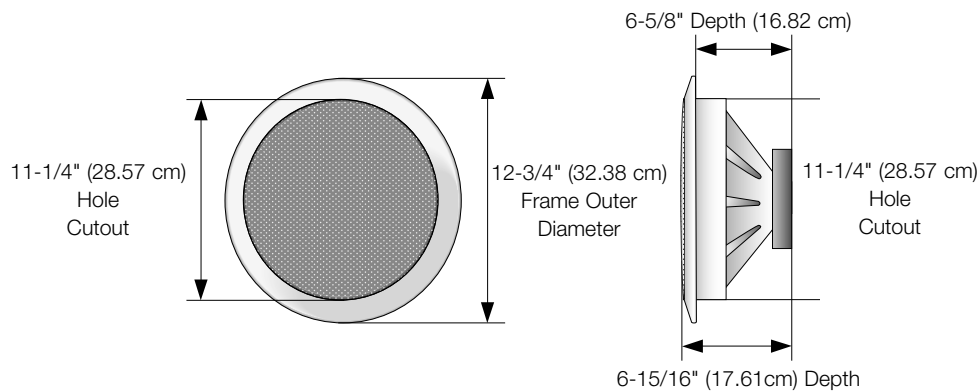

PRODUCT CONSTRUCTION AND ACCESSORIES

Loudspeaker Model		Works With	
Model	Stock Number	New Bracket	Hole Cover
CM960SUB	FG01323	CM900 BKT FG01358	CM900 Hole Cover FG01325