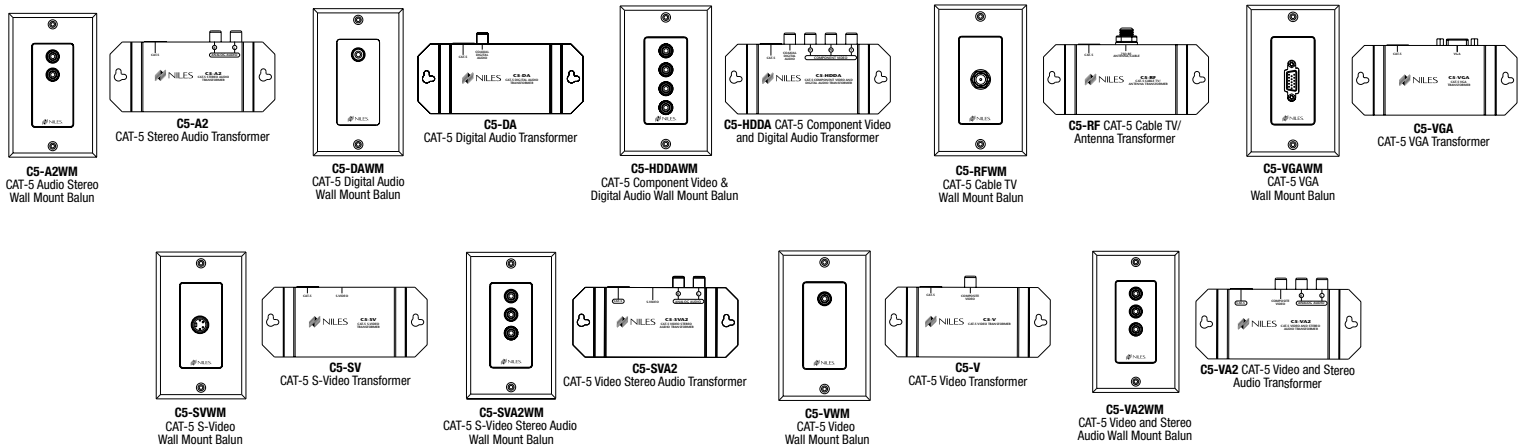

CAT-5 BALUNS AVAILABLE FROM NILES