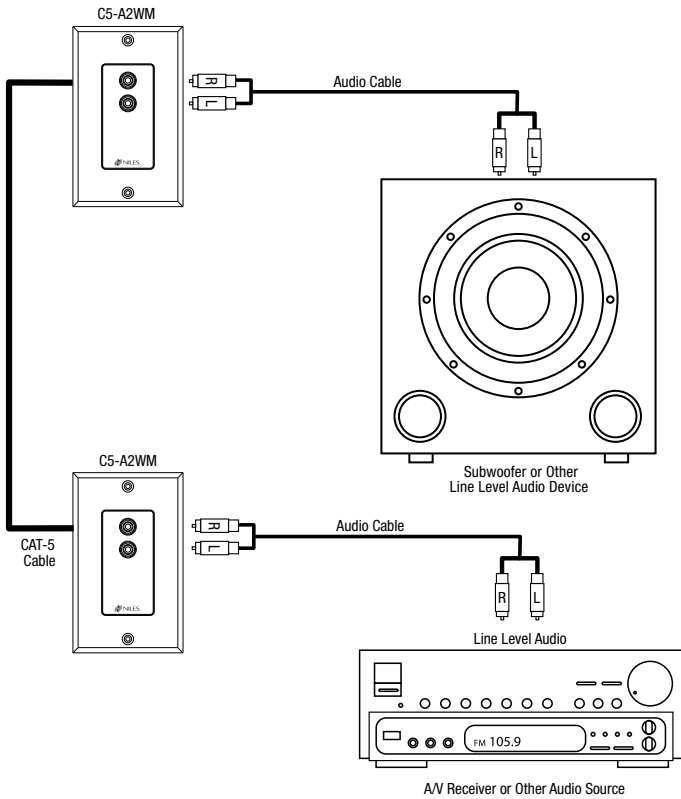

INSTALLATION

1. Turn off all power to equipment prior to installation.
2. Make all CAT-5 connections using the components shown in the diagram below.
3. Do not share any other signals on the CAT-5 cable other than the signals being extended by the the CAT-5 baluns.
4. Terminate all cables as straight through T-568A terminations.
5. Using the appropriate interconnect cables connect both the source and the destination equipment to the CAT-5 baluns.
6. Once all connections have been made you may power on the equipment again.

C5-A2WM Balun Connection Diagram