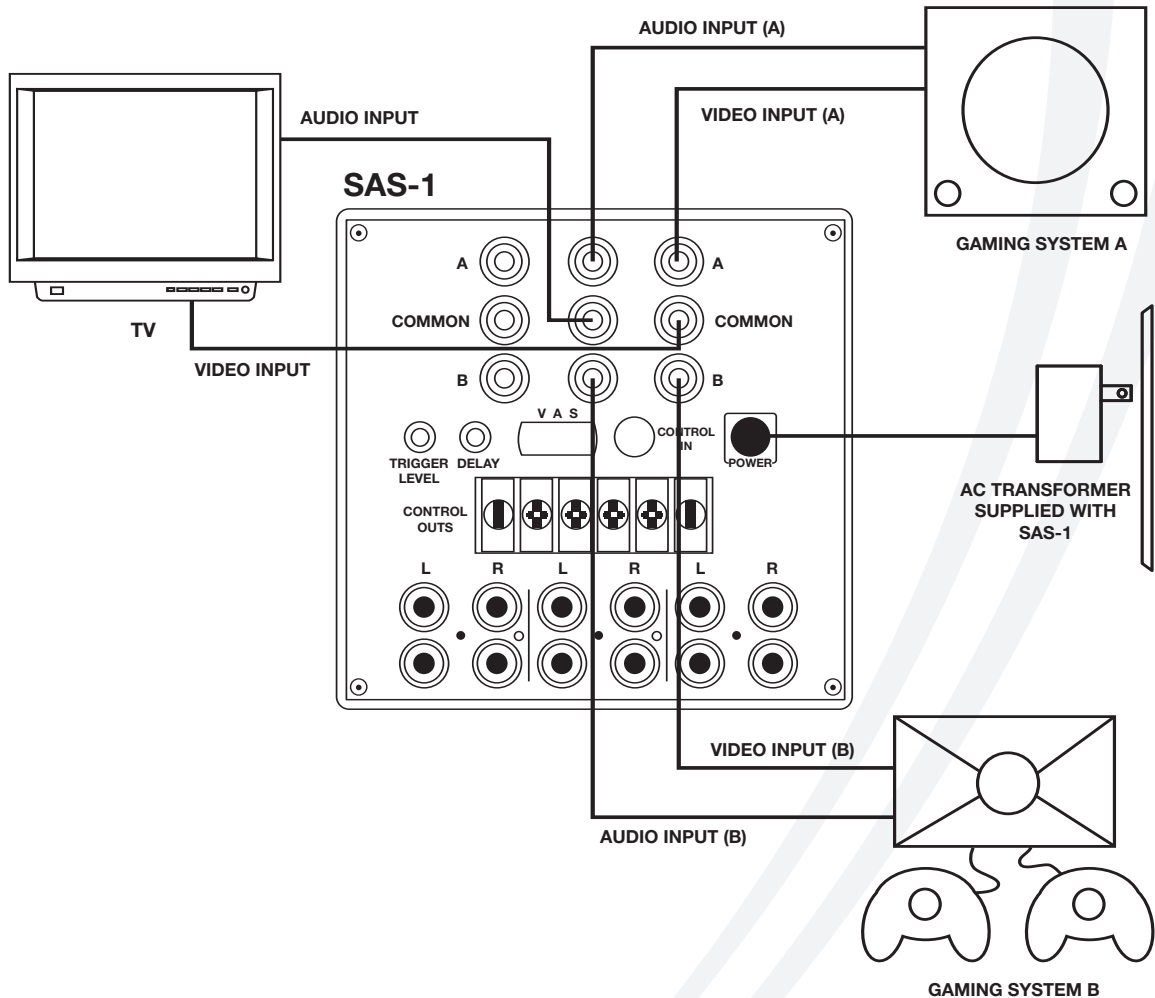

SAS-1

AUTOMATED SWITCHING SYSTEM

Combination Speaker-Level A-B Switching System

- Includes 16Volt AC power supply
- Audio, Video or Voltage-Triggered
- Individually boxed

Combination Speaker-Level and A/V Line-Level Switching System

SAS-1

Stock Number
FG00230

FEATURES

- Replaces manually operated A-B switches
- Audio power handling: 600W per channel
- SAS-1 is capable of switching speaker-level, line-level audio, and composite video signals
- May be configured to use any of three trigger signals: Audio, Video, or Voltage
- Exclusive signal-detection circuitry ensures reliable operation
- Control input for voltage activation (5V-30V AC/DC at 20mA)
- 12Volt control output for activating other Niles devices such as a SPK-1, AVS-2, AC-3, APC-2 or RFS-1
- N.O. (normally open) relay contacts for controlling devices such as electric screens, lifts and drapes
- Relay contacts rated at one amp, 30V max., AC/DC
- Premium gold-plated RCA connectors and nickel-plated five-way binding posts

SPECIFICATIONS

- Dimensions: 6-13/16" wide x 3-1/8" high x 5-5/16" deep

Warranty: Two-year limited

Product Detail

Installation example using the SAS-1 signal activated switch

Free Manuals Download Website

<http://myh66.com>