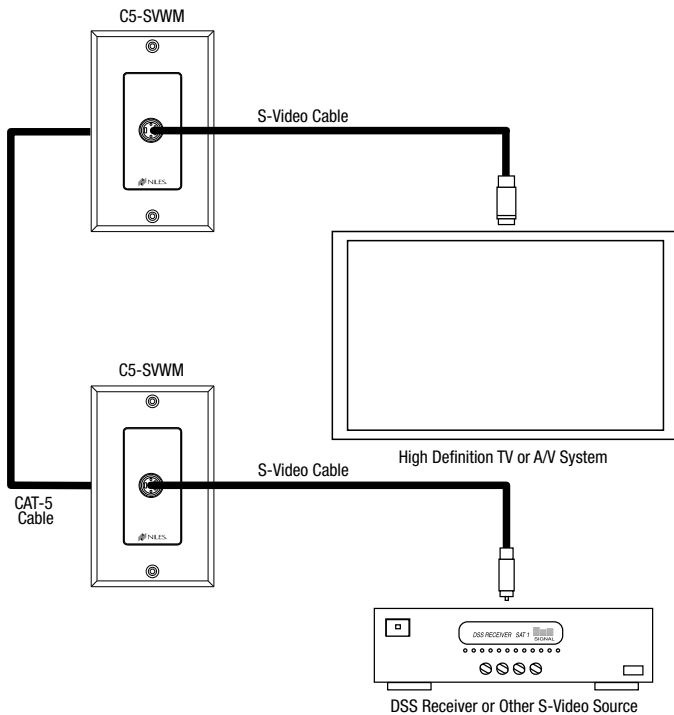

INSTALLATION

1. Turn off all power to equipment prior to installation.
2. Make all CAT-5 connections using the components shown in the diagram below.
3. Do not share any other signals on the CAT-5 cable other than the signals being extended by the CAT-5 baluns.
4. Terminate all cables as straight through T-568A terminations.
5. Using the appropriate interconnect cables connect both the source and the destination equipment to the CAT-5 baluns.
6. Once all connections have been made you may power on the equipment again.

C5-SVWM Balun Connection Diagram