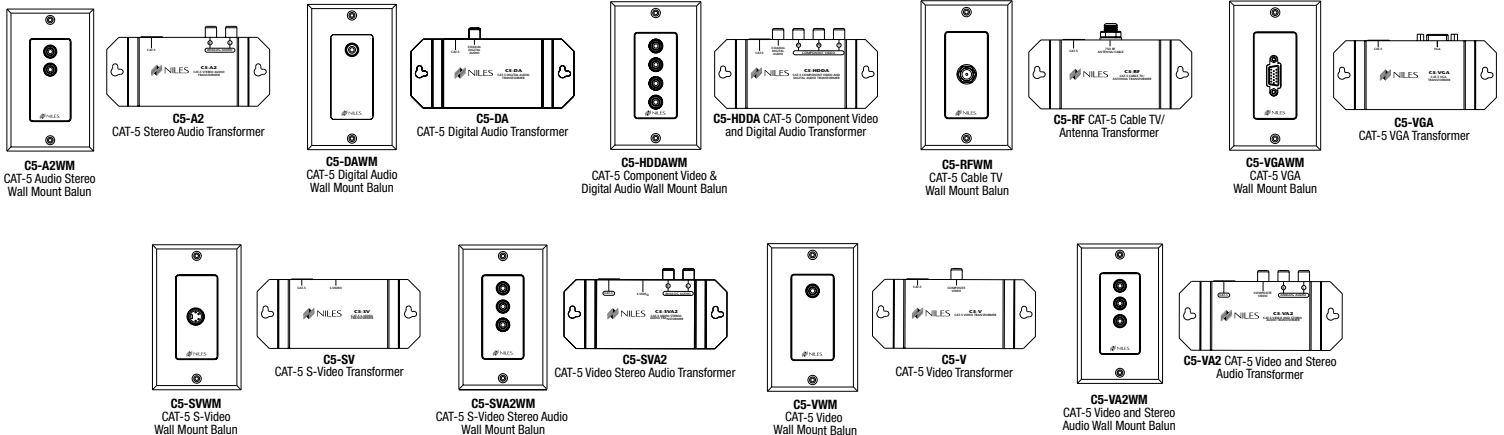

CAT-5 BALUNS AVAILABLE FROM NILES