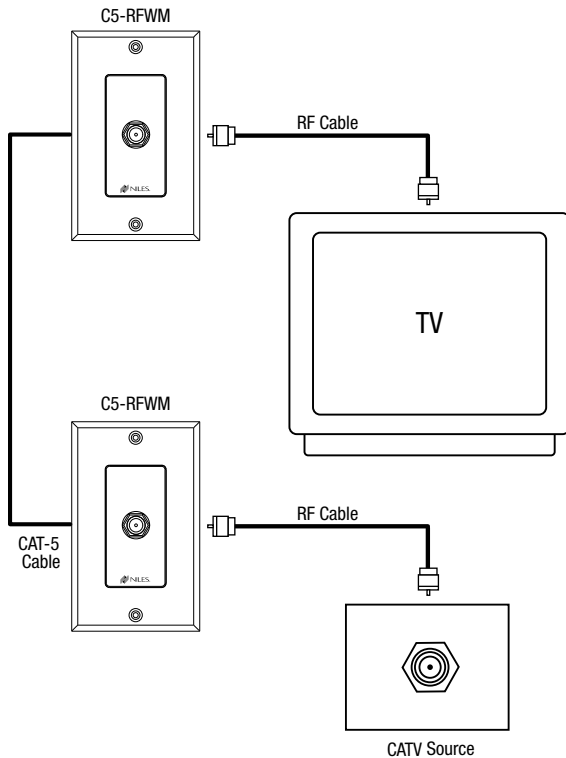

INSTALLATION

1. Turn off all power to equipment prior to installation.
2. Make all CAT-5 connections using the components shown in the diagram below.
3. Do not share any other signals on the CAT-5 cable other than the signals being extended by the CAT-5 baluns.
4. Terminate all cables as straight through T-568A terminations.
5. Using the appropriate interconnect cables connect both the source and the destination equipment to the CAT-5 baluns.
6. Once all connections have been made you may power on the equipment again.

C5-RFWM Balun Connection Diagram