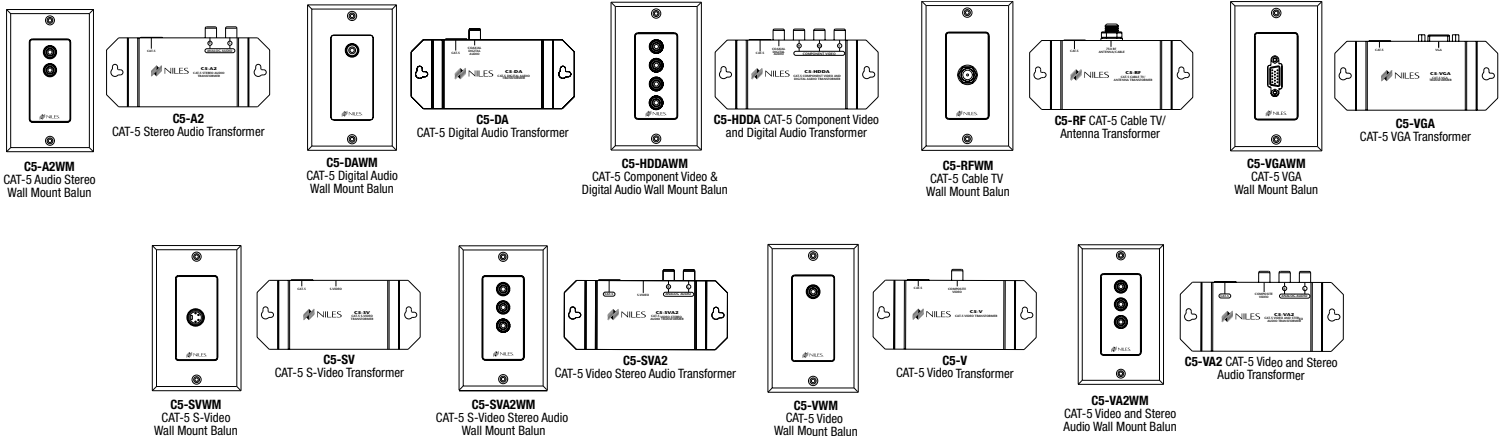

CAT-5 BALUNS AVAILABLE FROM NILES