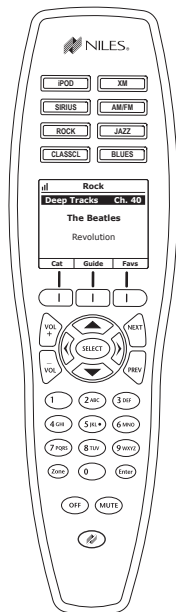

IntelliControl[®]ICS

INTEGRATED CONTROL SOLUTIONS

RHS-1

2-WAY WIRELESS RF iREMOTE[®]
WITH LCD DISPLAY

QUICK INSTALLATION GUIDE RESOURCE

Please refer to your existing iREMOTE[®] Quick Install Guide for installation instructions. If you have misplaced the Install Guide, please visit us online at www.nilesaudio.com. Thank you for purchasing this Mesh Network appliance.