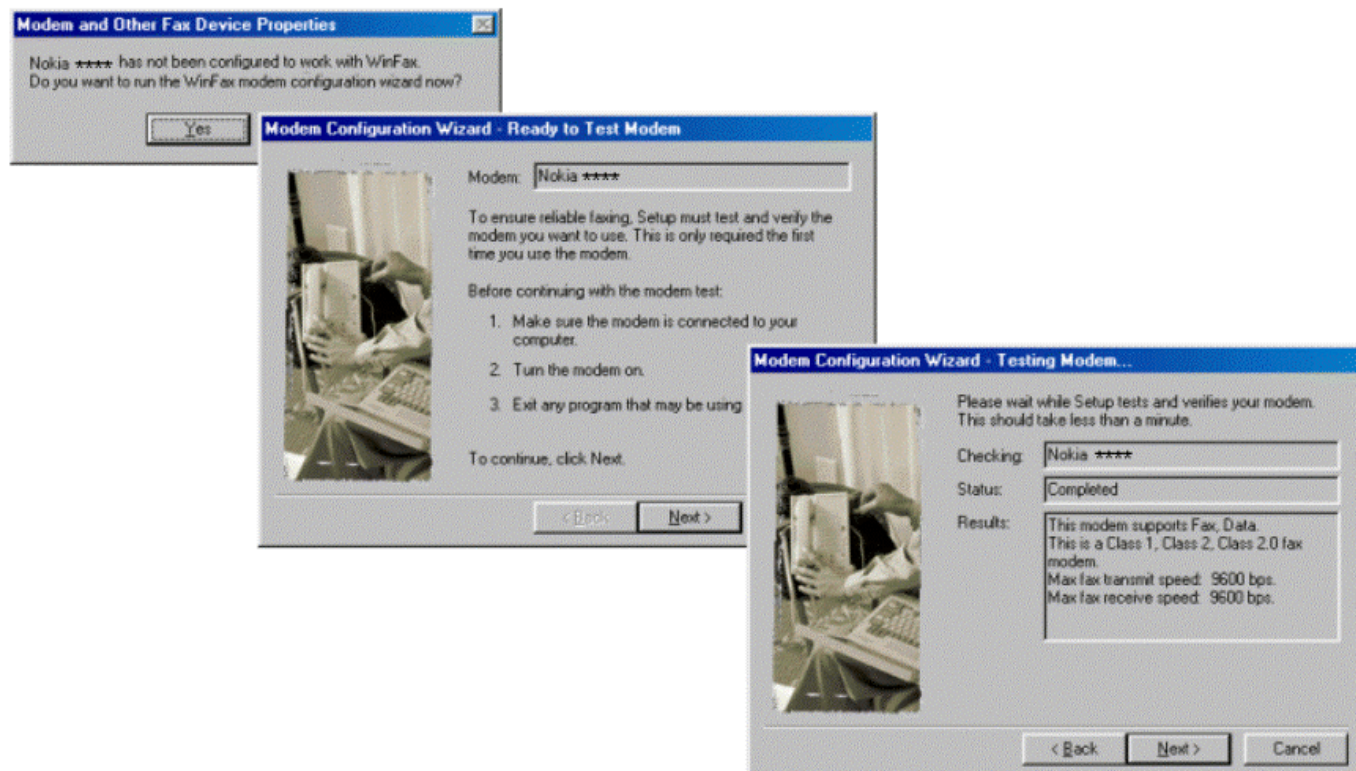

Figure 2. Adding a new modem in Winfax Pro 9.0x.

- Winfax Pro 9.0x will now configure your Nokia Phone to work as a faxmodem. First click the **Yes** button and then click the **Next** button; now wait until Winfax has tested your modem. After that click the **Next** button (Figure 3).