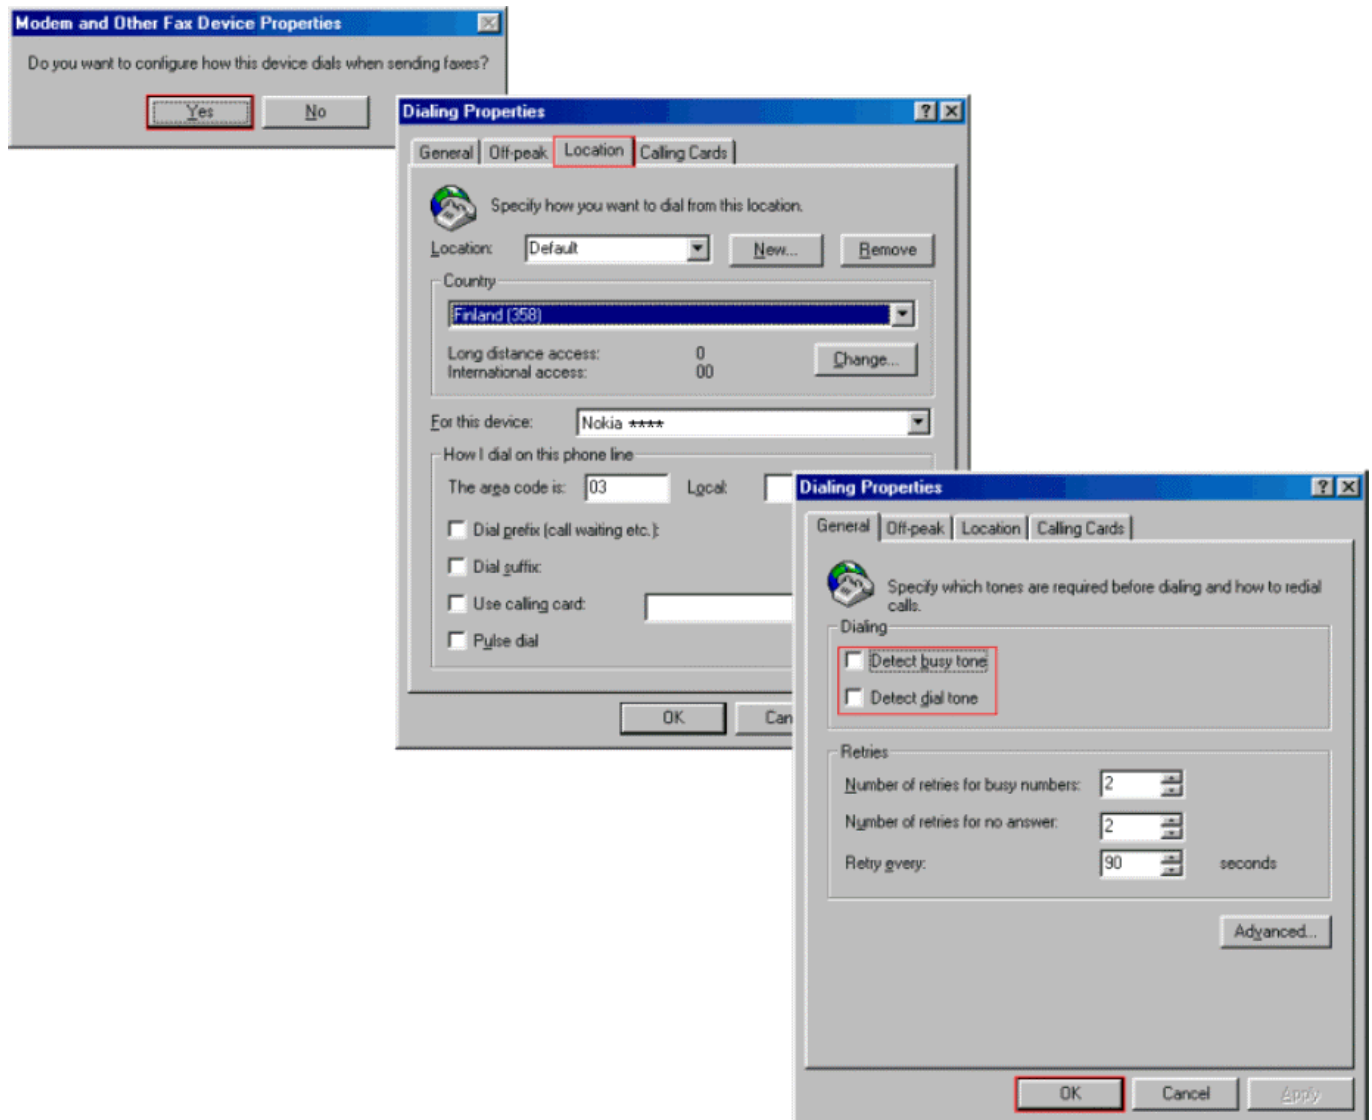

Figure 3. The three steps to configure your modem.

- After you have successfully configured your modem click the **Finish** button. When the program asks you to select the locations for your new modem just accept the default options by clicking the **OK** button (Figure 4).

Figure 4. Finishing the modem setup and selecting the locations.

6. Click the **Yes** button and check that you have similar settings in the Dialing Properties window as those displayed in the figure below (Figure 5). **Please Note:** it is important to check that in **General – Dialing** the **Detect busy tone** or the **Detect dial tone** has NOT been selected.