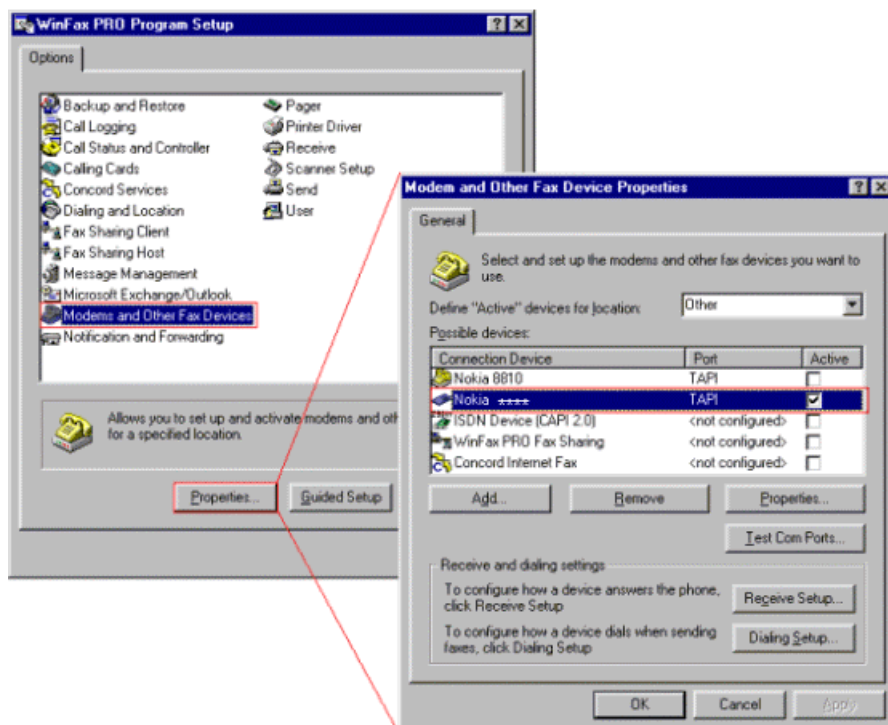

1. Connect your Nokia Phone to your computer via IrDA and start Winfax Pro 9.0x.
2. Go to **Tools – Setup – Program Setup** (Figure 1).

Figure 1. Accessing program setup dialog.

3. Click once on **Modems and Other Fax Devices** and then click the **Properties** button. Select the **Nokia xxxx** as your Connection device from the **Connection Device** list by ticking the box on the right (Figure 2).

Figure 2. Adding a new modem in Winfax Pro 9.0x.

- Winfax Pro 9.0x will now configure your Nokia Phone to work as a faxmodem. First click the **Yes** button and then click the **Next** button; now wait until Winfax has tested your modem. After that click the **Next** button (Figure 3).