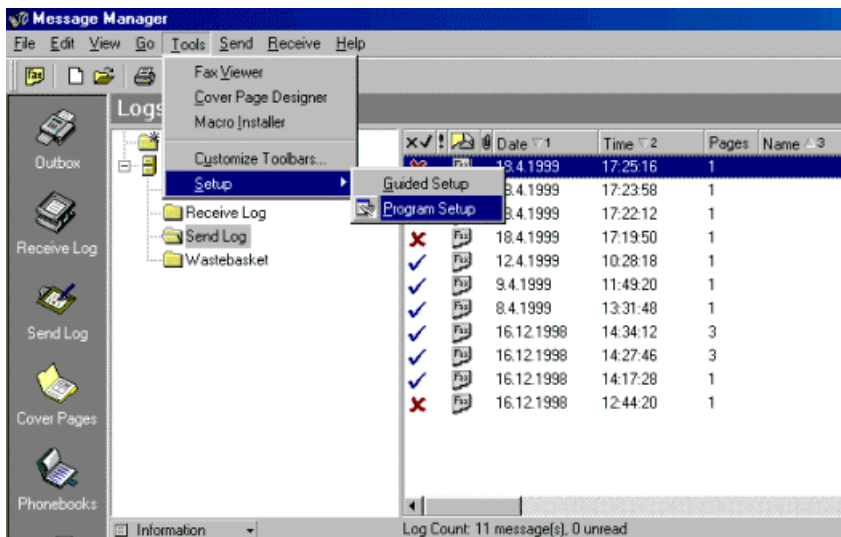

1. Connect your Nokia Phone to your computer via IrDA and start Winfax Pro 9.0x.
2. Go to **Tools – Setup – Program Setup** (Figure 1).

Figure 1. Accessing program setup dialog.

3. Click once on **Modems and Other Fax Devices** and then click the **Properties** button. Select the **Nokia xxxx** as your Connection device from the **Connection Device** list by ticking the box on the right (Figure 2).

Figure 2. Adding a new modem in Winfax Pro 9.0x.

- Winfax Pro 9.0x will now configure your Nokia Phone to work as a faxmodem. First click the **Yes** button and then click the **Next** button; now wait until Winfax has tested your modem. After that click the **Next** button (Figure 3).