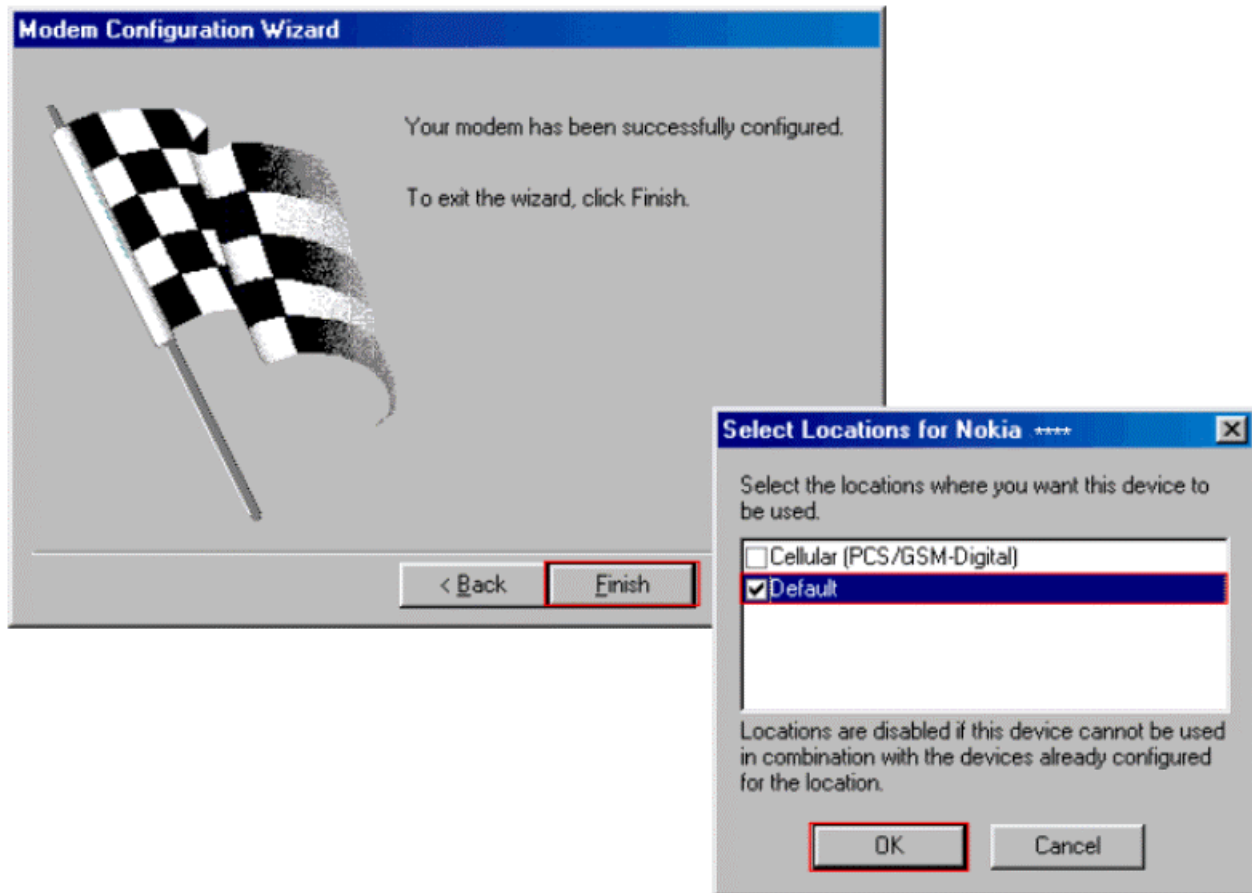

Figure 3. The three steps to configure your modem.

- After you have successfully configured your modem click the **Finish** button. When the program asks you to select the locations for your new modem just accept the default options by clicking the **OK** button (Figure 4).

Figure 4. Finishing the modem setup and selecting the locations.

6. Click the **Yes** button and check that you have similar settings in the Dialing Properties window as those displayed in the figure below (Figure 5). **Please Note:** it is important to check that in **General – Dialing** the **Detect busy tone** or the **Detect dial tone** has NOT been selected.