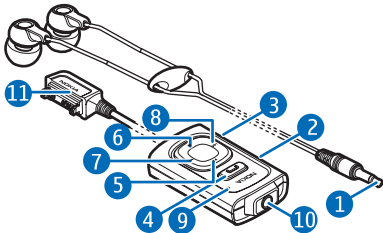

Nokia Music Headset HS-20/AD-41