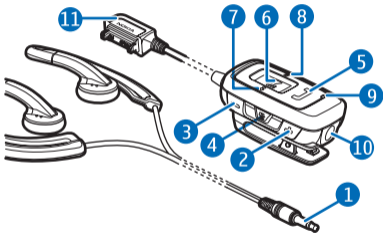

Nokia Sport Headset (HS-29 and AD-45)