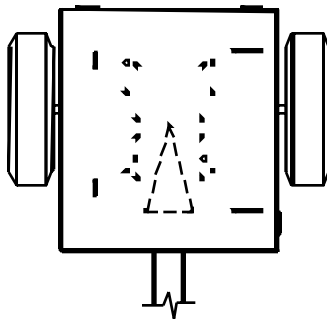

STEP 7

- Mount NorthStar PTO Generators to trailer using one of the three following bolt patterns. For other PTO Generators you may need to drill mounting holes.

NorthStar Item
#165929