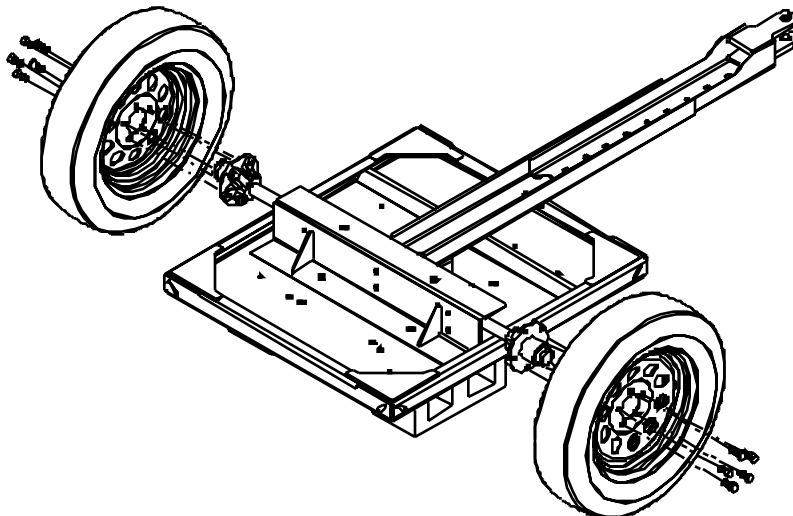

STEP 2

- Remove remaining components from the box. Discard unpainted shipping bracket. Place trailer Base on two supports at least twelve(12) inches high.

00673

STEP 3

- Bolt the Axle to the Base with (6) 1/2"-13 x 1.25 hex head bolts, (12) 1/2" flat washers, and (6) 1/2-13 Ny-Loc nuts.

00674

STEP 4

- Assemble Tongue Arm to Base with (2) 1/2-13 X 1.25" hex head bolts, (4) 1/2 Flat Washers, and (2) 1/2-13 Ny-Loc Nuts. Assemble Tongue to Tongue Arm with (2) 1/2-13 X 1.25 Carriage bolts, (2) 1/2 flat washers, and (2) 1/2-13 Ny-Loc nuts. Note: The Tongue Arm and Tongue is adjustable to fit many different PTO Generators and PTO Implement Shafts. You may need to adjust the Tongue to fit your implement shaft. The Tongue Arm pivots and is adjustable to fit different PTO Generators, if you have a NorthStar PTO Generator use the center hole.

00675

STEP 5

- Assembly wheels to hubs with the 10 lug bolts.

00676

STEP 6

- Apply the (2) red reflectors to the rear of the trailer and (2) amber reflectors to front sides of the trailer as shown. Assemble the (2) cord hooks to the trailer with (2) 3/8-16 hex nuts, (2) 3/8 flat washers, and (2) 3/8-16 Ny-Loc wing nuts. Assemble the (2) PTO Implement shaft retainer to the trailer with (4) 3/8 flat washers, and (4) 3/8-16 Ny-Loc wing nuts. Discard any remaining fasteners.