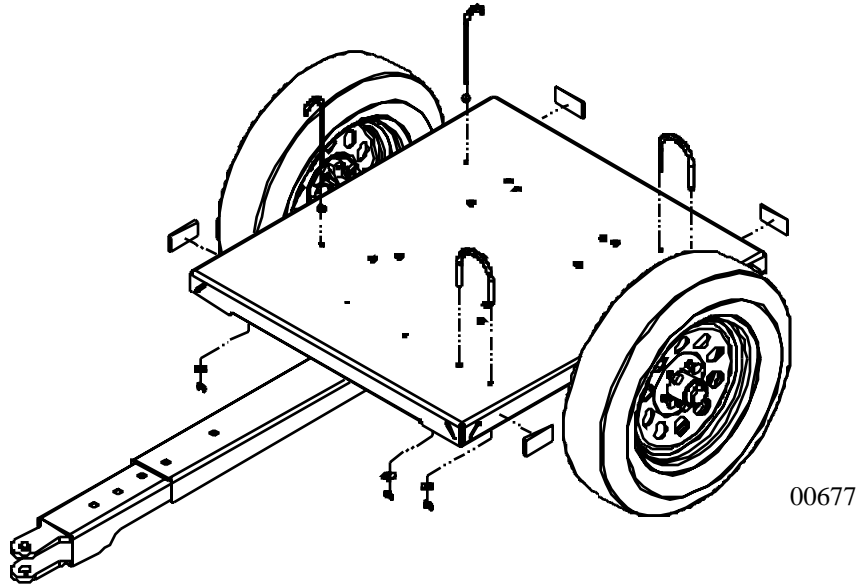

00674

STEP 4

- Assemble Tongue Arm to Base with (2) 1/2-13 X 1.25" hex head bolts, (4) 1/2 Flat Washers, and (2) 1/2-13 Ny-Loc Nuts. Assemble Tongue to Tongue Arm with (2) 1/2-13 X 1.25 Carriage bolts, (2) 1/2 flat washers, and (2) 1/2-13 Ny-Loc nuts. Note: The Tongue Arm and Tongue is adjustable to fit many different PTO Generators and PTO Implement Shafts. You may need to adjust the Tongue to fit your implement shaft. The Tongue Arm pivots and is adjustable to fit different PTO Generators, if you have a NorthStar PTO Generator use the center hole.

00675

STEP 5

- Assembly wheels to hubs with the 10 lug bolts.

00676

STEP 6

- Apply the (2) red reflectors to the rear of the trailer and (2) amber reflectors to front sides of the trailer as shown. Assemble the (2) cord hooks to the trailer with (2) 3/8-16 hex nuts, (2) 3/8 flat washers, and (2) 3/8-16 Ny-Loc wing nuts. Assemble the (2) PTO Implement shaft retainer to the trailer with (4) 3/8 flat washers, and (4) 3/8-16 Ny-Loc wing nuts. Discard any remaining fasteners.