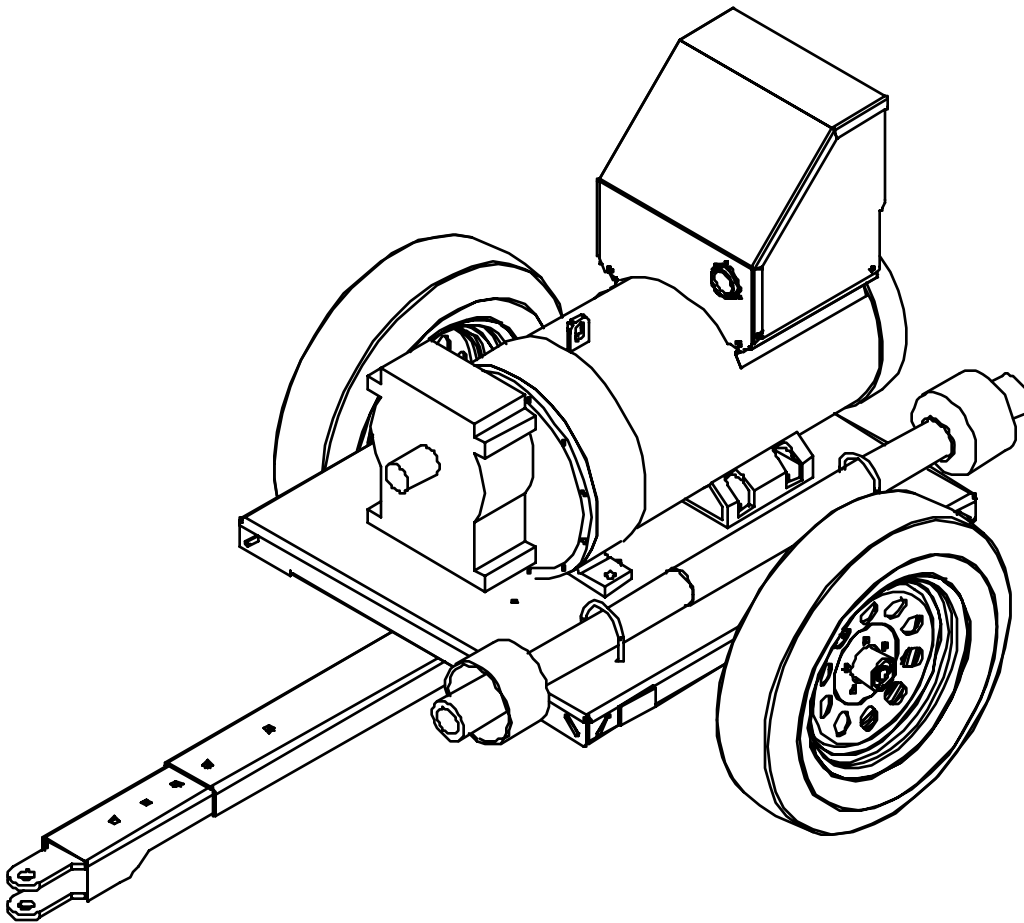

PTO Generator Trailer
ITEM # 165959
For use on 13000, 27500, and
60000 PTOG North Star
Generators or Other PTO
Generators up to 60kW.

M165959A

PLACE MANUAL NAMEPLATE HERE

OWNER'S MANUAL

00641

Any Questions, Comments, or Problems?
Call Customer Service at 1-800-270-0810
Hours: Monday - Friday 7:30 AM to 5:30 PM
Saturday 7:30 to 11:30 AM CST