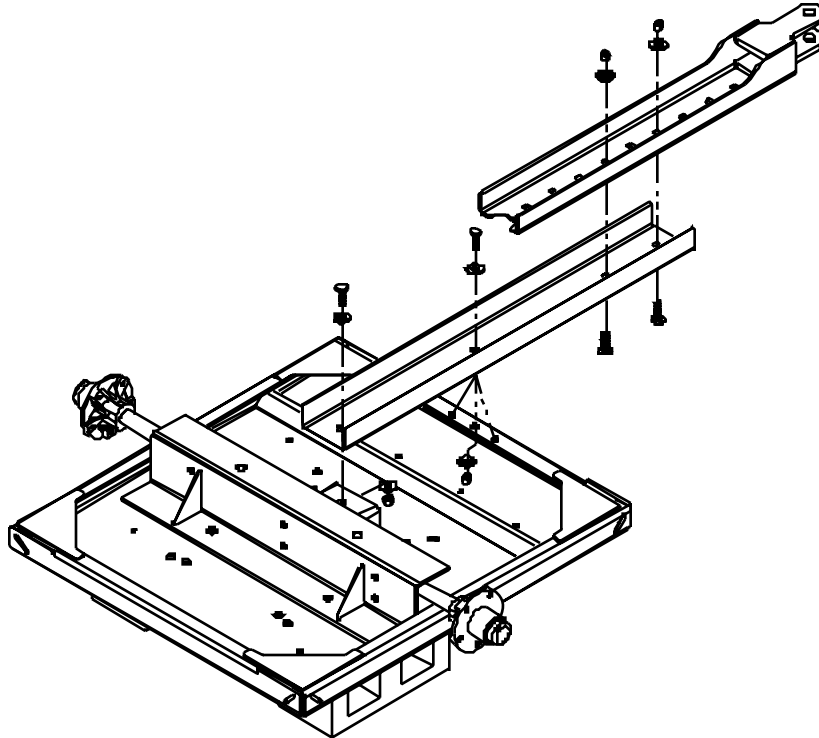

STEP 2

- Remove remaining components from the box. Discard unpainted shipping bracket. Place trailer Base on two supports at least twelve(12) inches high.

00673

STEP 3

- Bolt the Axle to the Base with (6) 1/2"-13 x 1.25 hex head bolts, (12) 1/2" flat washers, and (6) 1/2-13 Ny-Loc nuts.

00674

STEP 4

- Assemble Tongue Arm to Base with (2) 1/2-13 X 1.25" hex head bolts, (4) 1/2 Flat Washers, and (2) 1/2-13 Ny-Loc Nuts. Assemble Tongue to Tongue Arm with (2) 1/2-13 X 1.25 Carriage bolts, (2) 1/2 flat washers, and (2) 1/2-13 Ny-Loc nuts. Note: The Tongue Arm and Tongue is adjustable to fit many different PTO Generators and PTO Implement Shafts. You may need to adjust the Tongue to fit your implement shaft. The Tongue Arm pivots and is adjustable to fit different PTO Generators, if you have a NorthStar PTO Generator use the center hole.