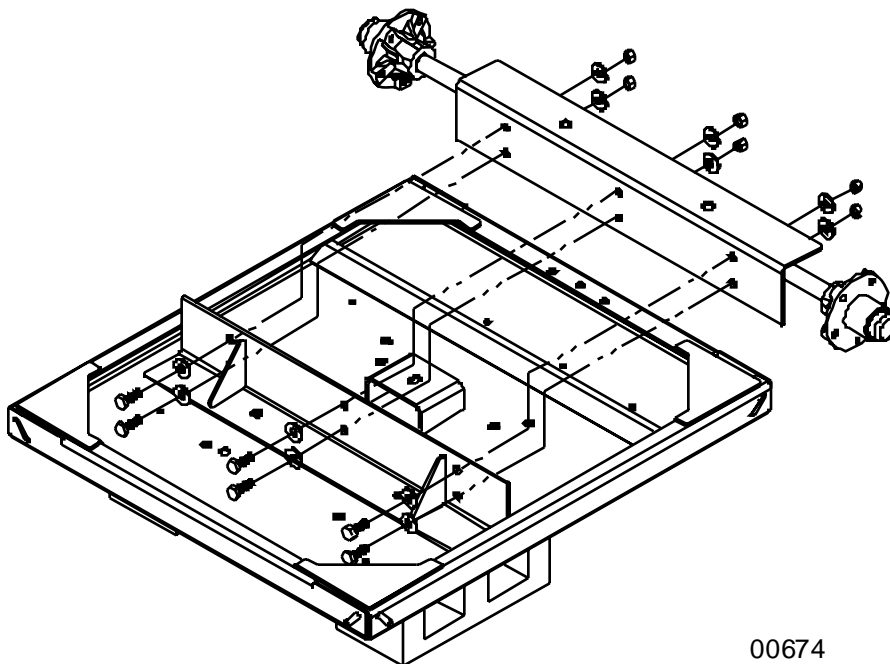

STEP 2

- Remove remaining components from the box. Discard unpainted shipping bracket. Place trailer Base on two supports at least twelve(12) inches high.

00673

STEP 3

- Bolt the Axle to the Base with (6) 1/2"-13 x 1.25 hex head bolts, (12) 1/2" flat washers, and (6) 1/2-13 Ny-Loc nuts.

00674

STEP 4

- Assemble Tongue Arm to Base with (2) 1/2-13 X 1.25" hex head bolts, (4) 1/2 Flat Washers, and (2) 1/2-13 Ny-Loc Nuts. Assemble Tongue to Tongue Arm with (2) 1/2-13 X 1.25 Carriage bolts, (2) 1/2 flat washers, and (2) 1/2-13 Ny-Loc nuts. Note: The Tongue Arm and Tongue is adjustable to fit many different PTO Generators and PTO Implement Shafts. You may need to adjust the Tongue to fit your implement shaft. The Tongue Arm pivots and is adjustable to fit different PTO Generators, if you have a NorthStar PTO Generator use the center hole.