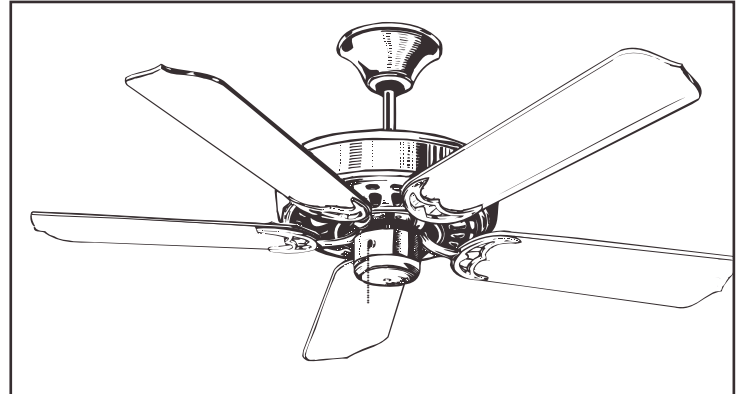

DESCRIPTION

- Provides comfort and energy savings in two sizes. . . simple elegant design converts to close-up.
- Includes five wood blades.
- Available in two sizes - 42" or 52" and in a choice of four finishes: antique brass, polished brass, polished brass with white blades or all white.
- Three speeds - high, medium and low - operated by built-in pull chain.
- Dual mount hardware included (converts to close-up).
- Reversible operation.
- Detailed installation instructions included.

Decorator-5

Ceiling Fans

MODEL: PFMB

DESIGN FEATURES

Speed Range: 70-200 RPM.

Electrical Rating: 0.5 amps, 120 volts, 60 Hz.

Motor: Reversible three speed, PSC, ball bearing.

Material: **Blades:**

- All White: white lacquer finish.
- Antique and Polished Brass: Teak veneer with lacquer top coat.

Blade Brackets:

- **All White:** Zinc diecast with white lacquer finish.
- **Antique and Polished Brass:** Zinc diecast, plated finish with clear lacquer top coat.

Miscellaneous: Blade Brackets balanced with one (1) gram.
Blades balanced within two (2) grams.
Wire lead length: 56"

Blade Sweep: PFMB-42 Series: 42"
PFMB-52 Series: 52"

ARCHITECT'S SPECIFICATIONS

NuTone PFMB Series Paddle Fans shall be manufactured per listed specifications.

42" Fan	Housing Finish	Blade Finish	52" Fan
PFMB-42AB	Antique Brass	Teak	PFMB-52AB
PFMB-42BR	Polished Brass	Teak	PFMB-52BR
PFMB-42WB	Polished Brass w/White Blades	White	PFMB-52WB
PFMB-42WH	All White	White	PFMB-52WH

NUTONE, INC. / 4820 RED BANK ROAD, CINCINNATI, OHIO 45227
Product specifications subject to change without notice.

REFERENCE	QTY.	REMARKS	Project
			Location
			Architect
			Engineer
			Contractor
			Submitted by Date