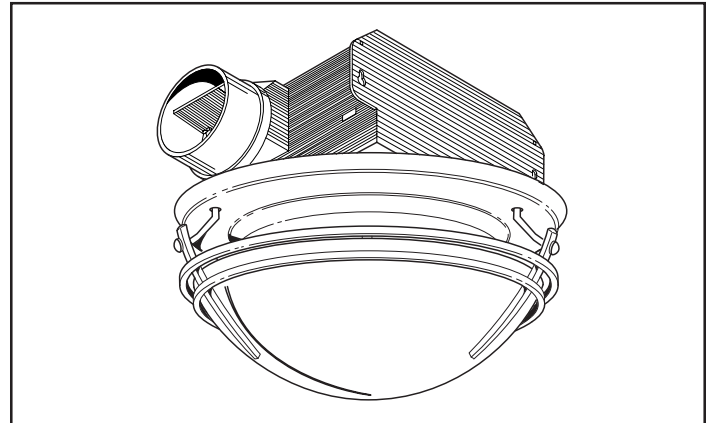

Decorative Light / Fan

MODEL 757SNNT

ARCHITECT'S SPECIFICATION

- Decorative Light/Fan unit shall be NuTone Model 757SNNT.
- Unit shall have galvanized steel housing with dual integral mounting brackets. It shall be ducted to a roof or wall cap.
- Blower assembly shall be removable and have a permanently lubricated motor.
- Light fixture assembly shall be plug-in, removable and include a frosted glass shade and a corrosion-resistant base with satin nickel finish.
- Lamps shall be two 60 Watt maximum, candelabra base, incandescent.
- Air delivery to be no less than 80 cfm and sound level no greater than 2.5 sones. Air and sound ratings shall be certified by HVI.
- Unit shall be U.L. Listed for use in insulated ceilings (Type I.C.)

INSTALLATION

Complete installation instructions are included with each Decorative Light / Fan.

NuTone, Inc., 4820 Red Bank Road, Cincinnati, OH 45227 (1-888-543-8687)

REFERENCE	QTY.	REMARKS	Project
			Location
			Architect
			Engineer
			Contractor
			Submitted by Date

50B 99043692A