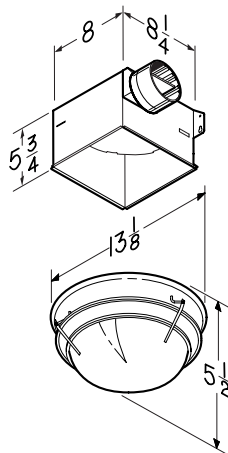

DESCRIPTION

LIGHT FIXTURE:

- Corrosion resistant finish
- Satin nickel finish
- Frosted glass shade
- Close mount design
- Uses two 60 Watt maximum, candelabra base bulbs. Bulbs not included.
- Vent openings in fixture base for exhaust fan
- Light fixture assembly is plug-in and removable

BLOWER:

- Plug-in permanently lubricated motor
- Polymeric blower wheel

HOUSING:

- Rugged, 26-gage galvanized steel construction
- Sturdy key-holed mounting brackets for quick, accurate installation
- Tapered, polymeric duct fitting with built-in backdraft damper for easy, positive duct connection and no metallic clatter

NOTE: For installation in flat ceilings only.

U.L. Listed for use in insulated ceilings (Type I.C.)

Use supply wiring rated for at least 90° C

SPECIFICATIONS

VOLTS	AMPS	CFM	SONES	DUCT
120	1.6	80	2.5	4" Round

HVI-2100 CERTIFIED RATINGS comply with new testing technologies and procedures prescribed by the Home Ventilating Institute, for off-the-shelf products, as they are available to consumers. Product performance is rated at 0.1 in. static pressure, based on tests conducted in AMCA's state-of-the-art test laboratory. Sones are a measure of humanly-perceived loudness, based on laboratory measurements.