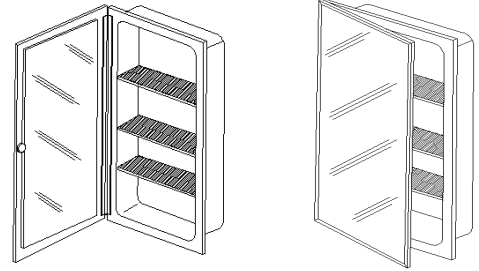

### MODEL 1068 / 1035 SERIES RECESSED MOUNT MEDICINE CABINETS

Standard builder models - for recessed installation -  
Frameless beveled and polished edge swing doors

#### FEATURES

- Recessed installation for standard wall openings
- Easy to clean, one piece, heavy gauge steel construction
- Full length Interior door mirror
- Plate glass exterior mirror with polished or beveled edge mirror
- Rust resistant
- Adjustable steel, glass or dimensional shelves
- Full piano hinge
- Reversible for left-hand or right-hand door opening
- Includes mounting hardware

#### TYPICAL SPECIFICATION

Medicine cabinet shall be NuTone 1068/1035 frameless mirror series.

Recessed medicine cabinet shall be of one-piece, heavy gauge steel construction finished in Powder Coated white paint after forming.

Cabinet shall have full piano hinge and an innovative rubber magnet and body bumper.

Each cabinet shall include three (24") or four (34"), adjustable metal pre-painted, glass or dimensional series 1/2 shelves.