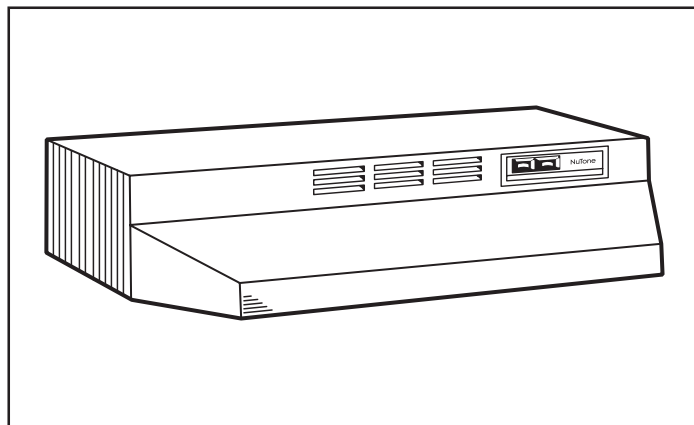

### DESCRIPTION

- Rocker-type fan and light switches.
- Polymeric blade and light lens (accepts up to 75W bulb).
- Non-ducted filter – effective non-ducted filtration system removes smoke and odors.
- Mitered sides and hemmed bottom for safety and good looks.
- Contemporary styling in White, Almond, White/White, Black (30" and 36") and Stainless Steel.
- Available in 24", 30", 36", and 42" widths.