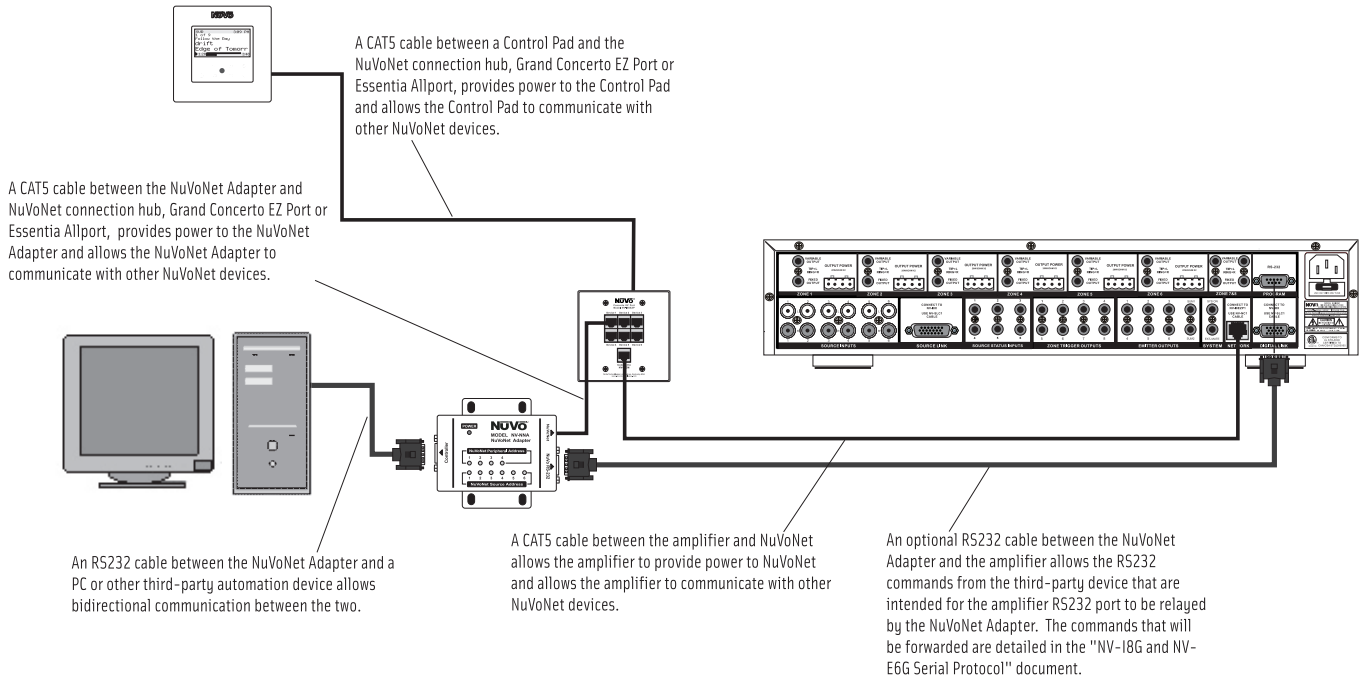

NuVoNet Adapter Wiring Diagram

The NuVoNet Adapter acts as a bridge between a PC or other third party automation device and NuVoNet.

NuVoNet Adapter Specifications

Communications

NuVoNet	RS-485
Connection	RJ45 Jack
Protocol	Proprietary
NuVo Serial Control	RS-232
Connection	Male DB-9
Protocol	57,600 Baud 8 Data Bits No parity 1 Stop Bit
Serial Controller	RS-232
Connection	Female DB-9
Protocol	57,600 Baud 8 Data Bits No parity 1 Stop Bit

Power Requirements

Power supplied via NuVoNet connection	
Voltage	20-24VDC
Power Consumption, Average	400mW

Physical Specifications

(Excluding Mounting Bracket)	
Unit Size Millimeters	64 L x 98 W x 25 H
Unit Size Inches	2.5 L x 3.9 W x 1 H
Shipping Size Millimeters	244 L x 212 W x 118 H
Shipping Size Inches	9.6 L x 8.3 W x 4.6 H
Unit Weight Kilograms	0.23
Unit Weight Pounds	0.5
Shipping Weight Kilograms	0.9
Shipping Weight Pounds	2

Regulatory Compliance

CE Electromagnetic Compatibility
FCC
Australia C-Tick

NuVo reserves the right to change specifications without notice.