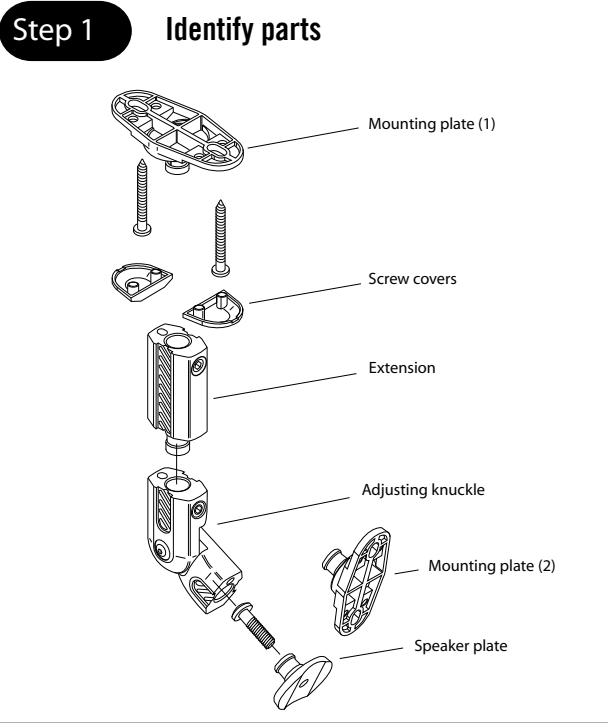

# AB2/AB2 HTS INSTALLATION INSTRUCTIONS

These fasteners and tools are provided

|  | AB2 | HTS  |   | AB2 | HTS |      |
|--|-----|------|---|-----|-----|------|
|  | (1) | (5)  | M4 X 12mm Phillips pan head machine screw         |     | (2) | (10) |
|  | (1) | (5)  | M5 X 12mm Phillips pan head machine screw         |     | (1) | (5)  |
|  | (2) | (10) | #12 X 3/4" Phillips pan head self-tapping screw   |     | (1) | (5)  |
|  | (2) | (10) | #12 X 1-3/4" Phillips pan head self-tapping screw |     | (1) | (5)  |
|  | (1) | (5)  | 5/32" Hex key                                     |     | (1) | (2)  |

**Additional installation tools**

Phillips Head Screw Driver

Pencil

Electric Drill

Drill Bits: 1/8" drill bit for drywall  
5/16" masonry bit for cement wall applications

**Step 3 Installation of the wall plate**

**Mounting to drywall.**

1. Use the wall plate as a template and mark the screw hole locations onto the surface using a pencil.
2. Drill into the drywall with a 1/4" drill bit. Insert the anchors into the hole as shown in fig. 3.
3. Secure with the #12 x 1-3/4" screws, see fig. 4.

**Mounting to solid concrete or cinder block.**

1. Drill into the surface with a 3/16" masonry drill bit 1-3/4" deep and insert the anchors into the holes as shown in Fig. 3
2. Secure wall plate with the #12 x 1-3/4" , see fig. 4.