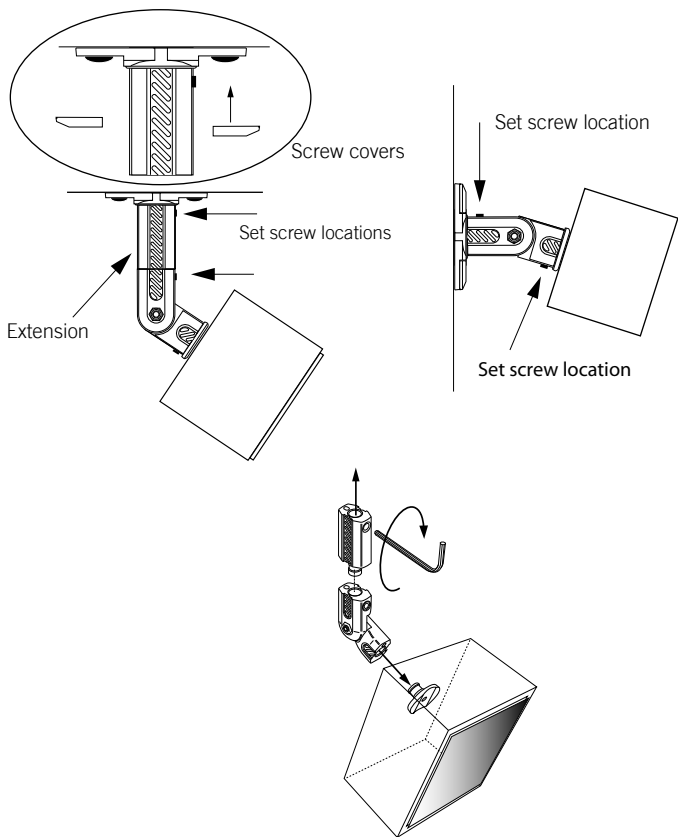

Step 5 Installation of adjusting knuckle and extension.

100% Replacement Warranty

Audio Basics products are engineered and manufactured to the highest standards. In the event that there are defects in materials, workmanship, or missing parts, OmniMount Systems will, at its discretion, repair or replace your Audio Basics product. Claims that are submitted must include either the sales slip or proof of purchase. If OmniMount products are used for purposes other than their original intent, OmniMount Systems, its distributors and retailers shall not be held responsible or liable for injuries or property damage, direct, indirect or consequential, which may arise from the inability to use this product safely, properly, and in the manner for which it has been designed and manufactured. This warranty does not apply to products which have been lost, damaged by misuse, abuse or accident, altered or repaired in any way other than specified by OmniMount Systems, Inc. This warranty is non-transferable.

Download from www.Somanuals.com. All Manuals Search And Download.

Copyright 2004 OmniMount Systems, Inc. All rights reserved. OmniMount products are covered by patents issued and/or pending. "OmniMount" is a registered trademark of OmniMount Systems, Inc. "Audio Basics" is a trademark of OmniMount Systems, Inc. AB-2 revision 2, 1/04 Part #1000254.

OmniMount Systems, Inc.
The Pointe at South Mountain
8201 South 48th Street
Phoenix, Arizona 85044-5355
Toll free 1-800-MOUNT-IT
(480) 829-8000
Fax: (480)756-9000
email: info@omnimount.com