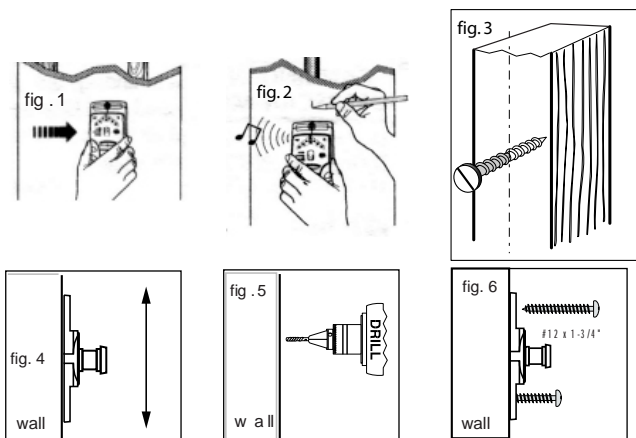

Step 3 Installation of wall plate (continued)

Mounting to solid wood or wood studs.

Drill a pilot hole into center of each location using 3/32" drill bit (provided). Drill 1-1/4" into stud. Attach the plate with two #12 x 1-3/4" wood screws.