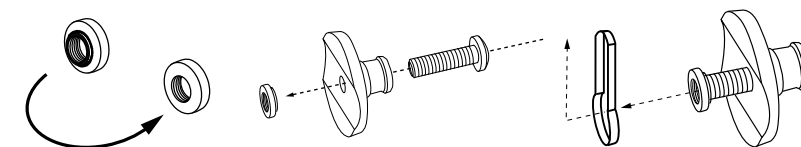

5. Speakers without mounting holes - wood cabinet only.