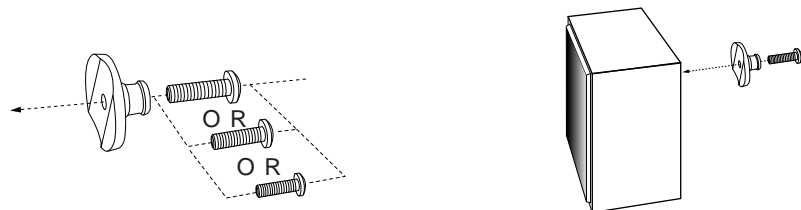

2. Speakers with single factory installed threaded insert.

3. Speakers with 2 installed 1/4"-20 or 6mm x 15mm threaded inserts.