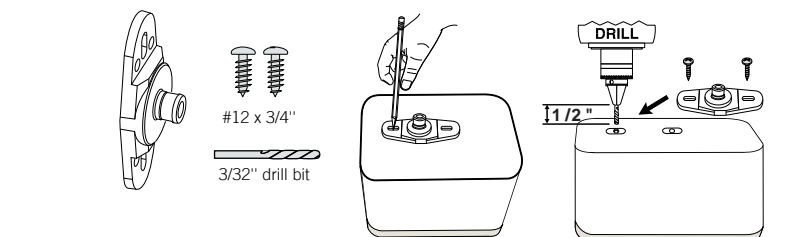

Step 3 Installation of wall plate (continued)

Mounting to solid wood or wood studs.

Drill a pilot hole into center of each location using 3/32" drill bit (provided). Drill 1-1/4" into stud. Attach the plate with two #12 x 1-3/4" wood screws.

Step 4 Installation of speaker plate onto speaker

1. Bose® speakers with 4mm or 5mm inserts.

2. Speakers with single factory installed threaded insert.

3. Speakers with 2 installed 1/4"-20 or 6mm x 15mm threaded inserts.

4. Speakers with a single keyhole in back. Insert into keyhole and slide upward then tighten.

5. Speakers without mounting holes - wood cabinet only.

Step 5 Installation of adjusting knuckle and extension.

100% Replacement Warranty

Audio Basics products are engineered and manufactured to the highest standards. In the event that there are defects in materials, workmanship, or missing parts, OmniMount Systems will, at its discretion, repair or replace your Audio Basics product. Claims that are submitted must include either the sales slip or proof of purchase. If OmniMount products are used for purposes other than their original intent, OmniMount Systems, its distributors and retailers shall not be held responsible or liable for injuries or property damage, direct, indirect or consequential, which may arise from the inability to use this product safely, properly, and in the manner for which it has been designed and manufactured. This warranty does not apply to products which have been lost, damaged by misuse, abuse or accident, altered or repaired in any way other than specified by OmniMount Systems, Inc. This warranty is non-transferable.

Download from www.Somanuals.com. All Manuals Search And Download.