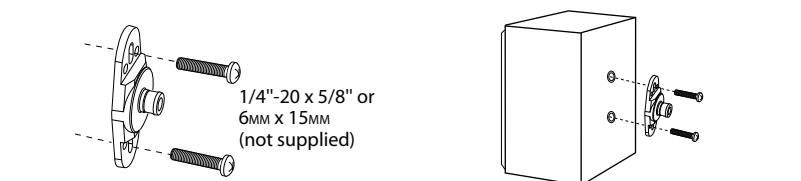

4. Speakers with a single keyhole in back. Insert into keyhole and slide upward then tighten.