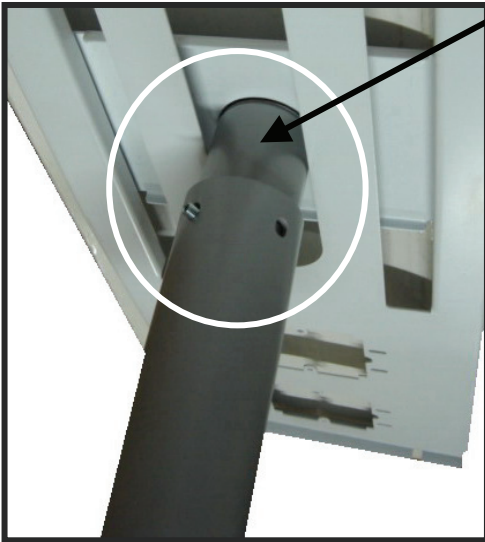

PMC-AL (Extended Version)

**PMD Series projector
pipe compatible**

Part #	Description	Qty
1	COUPLER (PMD Series Compatible)	1

Free Manuals Download Website

<http://myh66.com>

<http://usermanuals.us>

<http://www.somanuals.com>