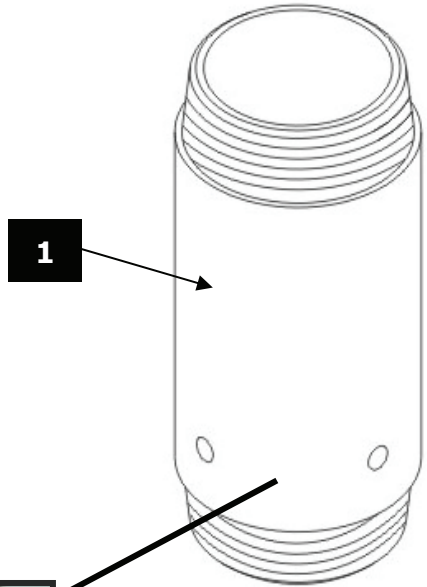

PMC-AL (Extended Version)

**PMD Series projector
pipe compatible**

Part #	Description	Qty
1	COUPLER (PMD Series Compatible)	1

Free Manuals Download Website

<http://myh66.com>

<http://usermanuals.us>

<http://www.somanuals.com>