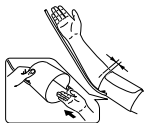

3.

Maintenance

Taking measurements on the right arm

Apply the cuff so that the air tube is at the side of your elbow.

- Be careful not to rest your arm on the air tube, or otherwise restrict the flow of air to the cuff.
- The cuff should be 1 to 2 cm above the elbow.

3. When the cuff is positioned correctly, close the fabric fastener **FIRMLY**.

- Stains on the cuff can be carefully removed using a moist cloth and soapy water.
- Do not fold the cuff or air tube together too tightly and do not crease them.
- Do not store the cuff in the following situations:
  - If the cuff is wet.
  - Locations exposed to extreme temperatures, humidity, direct sunlight, dust or corrosive vapours.
  - Locations exposed to vibrations, shocks or where it will be at an angle.

This cuff fulfils the provisions of EC directive 93/42/EEC (Medical Device Directive).

Manufacturer 	OMRON HEALTHCARE Co., Ltd. 53, Kunotsubo, Terado-cho, Muko, Kyoto, 617-0002 JAPAN
EU-representative <table border="1" data-bbox="60 929 231 998"> <tr> <td>EC</td> <td>REP</td> </tr> </table>	OMRON HEALTHCARE EUROPE B.V. Scorpius 33, 2132 LR Hoofddorp, THE NETHERLANDS www.omron-healthcare.com
Production facility	OMRON (DALIAN) CO., LTD Dalian, CHINA
Subsidiary	OMRON HEALTHCARE UK LTD. Opal Drive, Fox Milne, Milton Keynes, MK15 0DG, U.K.
	OMRON MEDIZINTECHNIK HANDELSGESELLSCHAFT mbH John-Deere-Str. 81a, 68163 Mannheim, GERMANY www.omron-medizintechnik.de
	OMRON SANTÉ FRANCE SAS 14, rue de Lisbonne, 93561 Rosny-sous-Bois Cedex, FRANCE

EN

Made in China

This OMRON product is produced under the strict quality system of OMRON HEALTHCARE Co., Ltd., JAPAN.

Download from Www.Somanuals.com. All Manuals Search And Download.