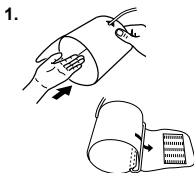

CW Wide Range Cuff (HEM-RML30)

Thank you for purchasing the OMRON Wide Range Cuff. Arm circumference for this cuff is 22 to 42 centimeters. OMRON Wide Range Cuff can be connected to various OMRON Blood Pressure Monitors. Please refer to the original instruction manual of your Blood Pressure Monitor. Please check your present product as to which plug you must use. Connect the correct air plug to the air tube.

Instructions for use

1. Put your left arm through the cuff loop.

Note: If the cuff is not assembled, pass the end of the cuff furthest from the tubing through the metal D-ring to form a loop. The smooth cloth should be on the inside of the cuff loop.

2. Position the arm correctly.
- 1) The air tube should run down the inside of your forearm and be in line with your middle finger.
 - 2) The bottom of the cuff should be approximately 1 to 2 cm above your elbow.
 - 3) Apply the cuff to your upper arm so that the marker (arrow under tube) is centered on the middle of your inner arm and points down the inside of the arm.