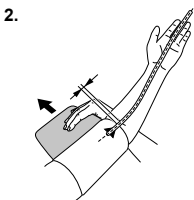

CW Wide Range Cuff (HEM-RML30)

Thank you for purchasing the OMRON Wide Range Cuff. Arm circumference for this cuff is 22 to 42 centimeters. OMRON Wide Range Cuff can be connected to various OMRON Blood Pressure Monitors. Please refer to the original instruction manual of your Blood Pressure Monitor. Please check your present product as to which plug you must use. Connect the correct air plug to the air tube.

Instructions for use

1. Put your left arm through the cuff loop.

Note: If the cuff is not assembled, pass the end of the cuff furthest from the tubing through the metal D-ring to form a loop. The smooth cloth should be on the inside of the cuff loop.

2. Position the arm correctly.
- 1) The air tube should run down the inside of your forearm and be in line with your middle finger.
 - 2) The bottom of the cuff should be approximately 1 to 2 cm above your elbow.
 - 3) Apply the cuff to your upper arm so that the marker (arrow under tube) is centered on the middle of your inner arm and points down the inside of the arm.

3.

Maintenance

Taking measurements on the right arm

Apply the cuff so that the air tube is at the side of your elbow.

- Be careful not to rest your arm on the air tube, or otherwise restrict the flow of air to the cuff.
- The cuff should be 1 to 2 cm above the elbow.