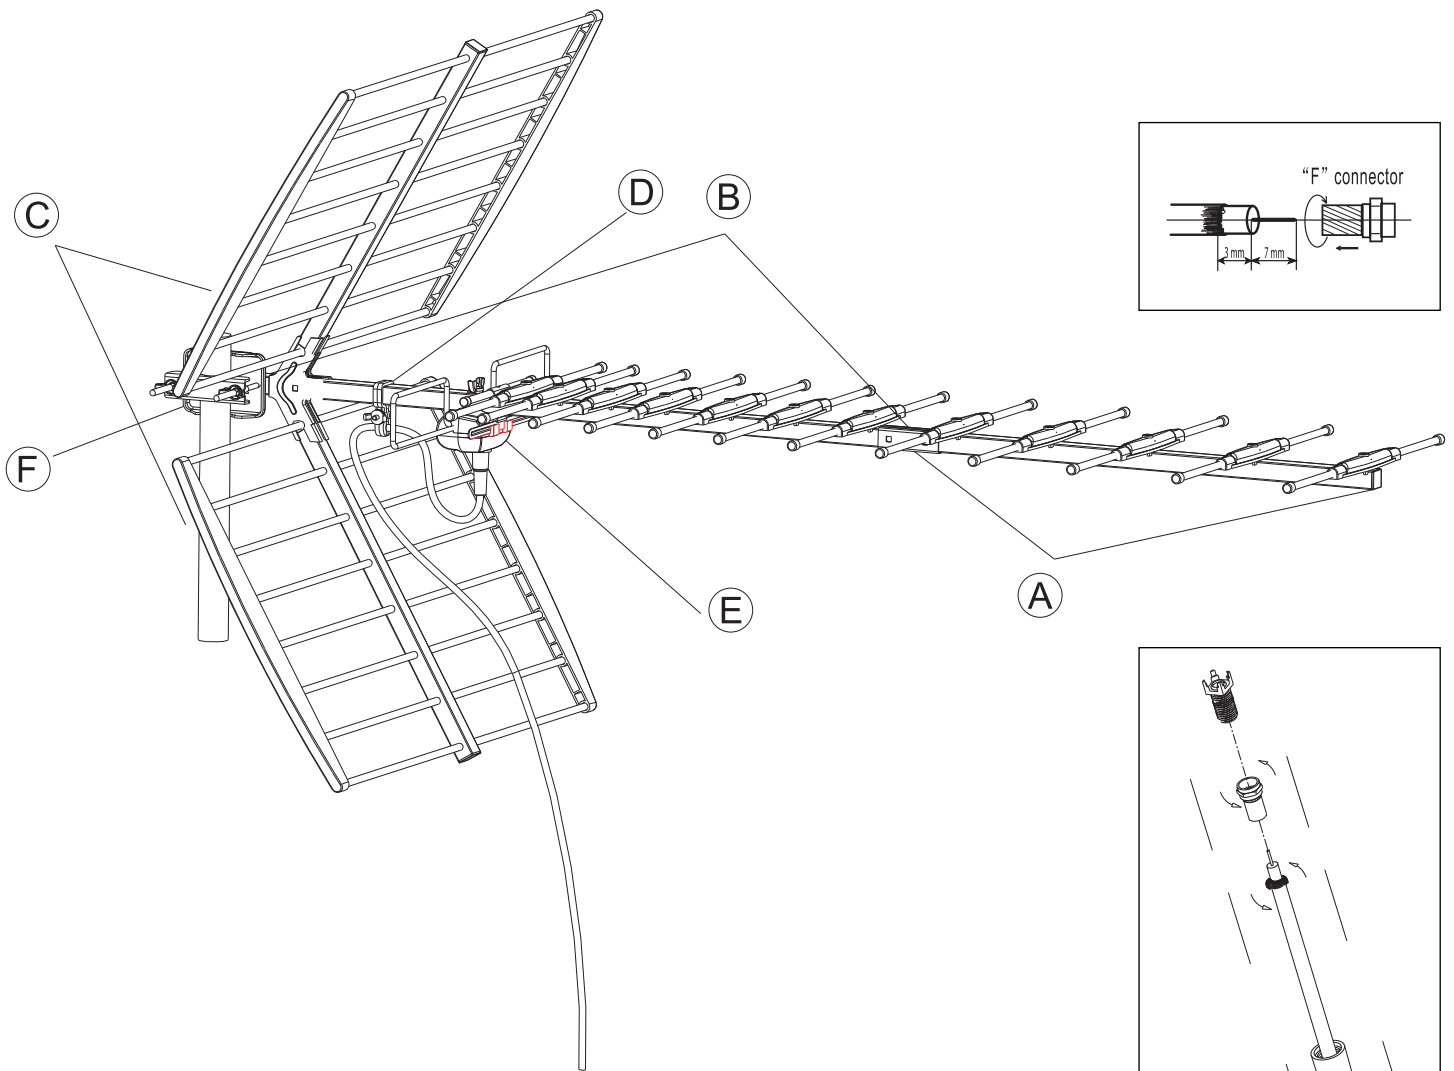

SV-9352

Frequency	Channel	Imped	No. of elements	Gain	Front-back ratio	Beam width Honz/vertical	Length
470~862 MHz	21-69	75Ω	47	11-12 dB	24dB	H30° - 50° / V35° - 55°	1282mm

Universal Electronics BV
Europe & International
P.O. Box 3332
7500 DH, Enschede
The Netherlands