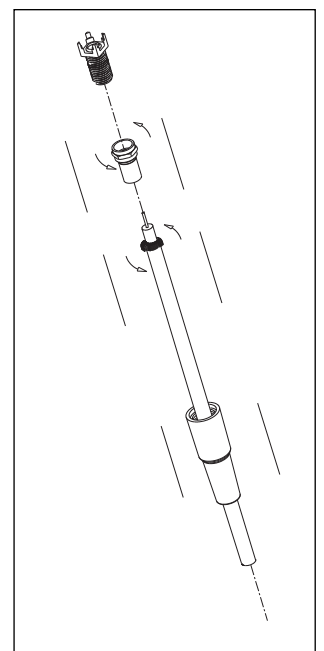

SV-9352

Frequency	Channel	Imped	No. of elements	Gain	Front-back ratio	Beam width Honz/vertical	Length
470~862 MHz	21-69	75Ω	47	11-12 dB	24dB	H30° - 50° / V35° - 55°	1282mm

Universal Electronics BV
Europe & International
P.O. Box 3332
7500 DH, Enschede
The Netherlands