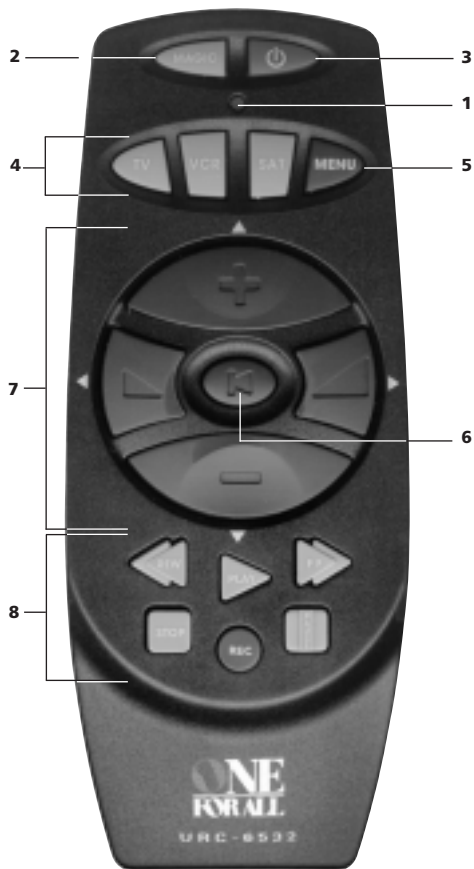

About Your ZAPPER

Thank you for purchasing the ZAPPER 3 universal remote control (URC-6532). Your ZAPPER package contains:

- The ZAPPER Remote Control
- The ZAPPER User Guide & Code Book

The User Guide & Code Book explains in simple steps how to set up and operate your new universal remote control. **You may need this guide again in the future, so please be sure to keep it.**

Your ZAPPER needs 2 new "AAA/LR03" batteries.

Your ZAPPER is designed to let you use one remote to operate your Television, VCR and Satellite Receiver (or Cable Converter).

Installing The Batteries

The ZAPPER needs 2 new "AAA/LRO3" alkaline batteries.

Features and Functions

See picture of the ZAPPER 3 remote on page 3.

- 1 **LED**
The LED (Light Emitting Diode) will flash red when a key is pressed to show the remote is working
- 2 **Magic**
The MAGIC key is used to set up your ZAPPER and to access special features.
- 3 **Power**
The Power key turns your devices both on and off.
- 4 **Device Keys**
The TV ,VCR and SAT keys select the home entertainment device to be controlled. Pressing the TV key allows the remote to control the functions of your Television. After pressing VCR you can operate your Video Cassette Recorder. After pressing SAT, you can operate your Satellite Receiver or Cable Converter.