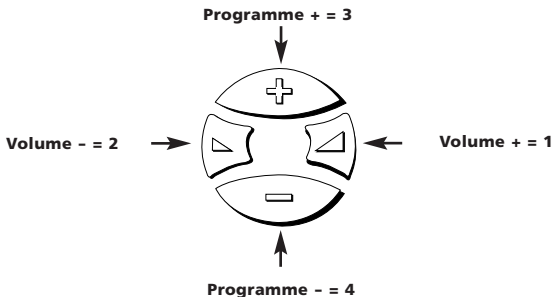

- 7 **Write the codes for your TV, VCR and SAT in the boxes provided on page 7 and inside the battery compartment for easy future reference.**

Important notes:

- To set up your Video Recorder, Satellite Receiver or Cable Converter, follow the same instructions above, only press the VCR or SAT key during step 2.
- Some codes are quite similar. If your device does not respond or is not functioning properly with one of the codes, follow steps 1-6 with each code listed for your brand.
- If none of the codes listed for your brand operate your device, follow the Search Method described in the next section. The Search Method can be used even if your brand is not listed at all.
- Remember, to control your device after you have programmed it with the ZAPPER, you must press the device key first (TV, VCR or SAT).

TV Code

--	--	--	--	--

VCR Code

--	--	--	--	--

SAT/Cable Code

--	--	--	--	--

(Example: To enter the Sony TV code 24432, you would press Volume(-), Programme(-), Programme(-), Programme(+), Volume(-).

If your device does not respond to the ZAPPER after you have tried all the codes listed for your brand, try the Search Method.