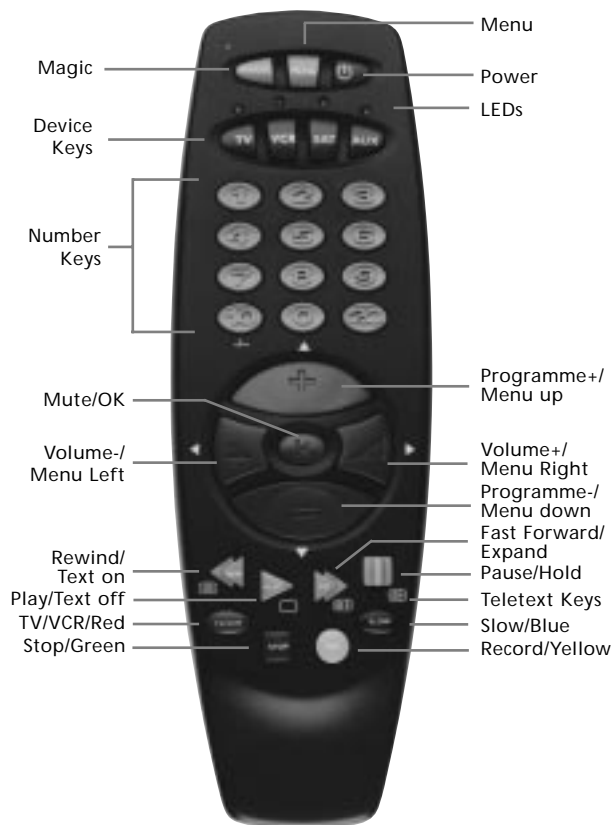

About Your ONE FOR ALL 4

Your ONE FOR ALL 4 Package contains:

Your ONE FOR ALL 4 Remote
Your ONE FOR ALL 4 Manual

Your manual is divided into two parts: set-up instructions and device codes. **You may need this guide again in the future, so please be sure to keep it.**

Your ONE FOR ALL 4 needs 2 new "AA/LR03" batteries.

Your ONE FOR ALL 4 can operate four devices: a Television, a Video Recorder, a Satellite Receiver and a second Television, Video or Satellite Receiver. Your ONE FOR ALL 4 can also operate Cable Converters.

1. Press device key:

2. Press and hold until the red light blinks twice. Then release.

3. Enter (4-digit code). See pages 11-21. The red light will blink twice.

4. Aim remote at your device and press (or PLAY).

Installation

Direct Set-Up Setting Up Your Devices

To set up the ONE FOR ALL 4 for your TV, VCR, Satellite and Cable Box, follow the instructions below.

To set up your TV:

-  Find your Television code in the Set-Up Code section (starting on page 11). Codes are listed by brand name. The most popular code is listed first. **Make sure your Television is switched on.**
-  Press and release your ONE FOR ALL 4's **TV** key, **then press and hold down the MAGIC key** until the red light blinks twice (the light will blink once then twice).
-  Enter your **four-digit TV code** using the number keys. The red light will blink twice.
-  Now, aim the ONE FOR ALL 4 at your Television and press **POWER**. If your Television switches off, your ONE FOR ALL 4 should be ready to run your Television.
- Turn your device back on and try all the remote's functions to ensure they are working properly. If the functions do not work properly, repeat steps 1-5 using another code listed under your brand.