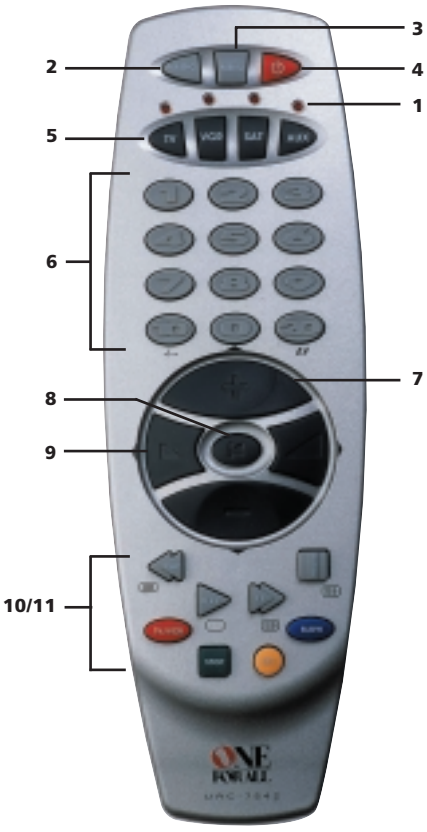

P

I

NL

PICTURE OF ONE FOR ALL 4 REMOTE	3
INSTALLING THE BATTERIES	4
THE KEYPAD	4
INSTALLATION	
Setting up your devices	6
The Search Method	7
USING THE AUX KEY	8
CHANGING A DEVICE KEY	8
QUICK CODE REFERENCE	8
ADVANCED FEATURES	
Colour and Brightness	9
Volume Punch-Through	9
Auto Scan	9
Device Sleptimer	10
The ONE FOR ALL Sleptimer	10
TROUBLE-SHOOTING	
Helpful Hints	11
Customer Service	12
SET-UP CODES	
Televisions	73
Video Recorders	79
Satellite Receivers	81
Cable Converters	84

About Your ONE FOR ALL 4

Your ONE FOR ALL 4 Package contains:

- Your ONE FOR ALL 4 Remote
- Your ONE FOR ALL 4 Manual

Your manual is divided into two parts: set-up instructions and device codes. **You may need this guide again in the future, so please be sure to keep it.**

Your ONE FOR ALL 4 needs 2 new "AA/LR6" alkaline batteries.

Your ONE FOR ALL 4 can operate four devices: a Television, a Video Recorder, a Satellite Receiver and a second Television, Video or Satellite Receiver. Your ONE FOR ALL 4 can also operate Cable Converters.