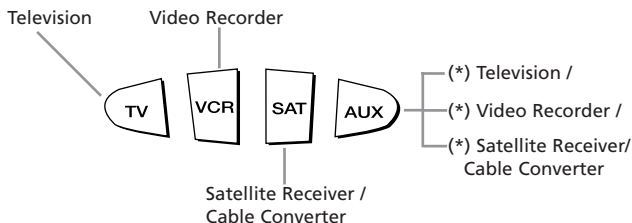

Important notes:

- Some codes are quite similar. If your device does not respond or is not functioning properly with one of the codes, try another code listed under your brand.
- If your VCR's original remote control does not have a POWER key, press PLAY instead of POWER during step 5.
- Remember to press the correct device key before operating your device. Only one device can be assigned to a device key. If your original remote operates more than one device, you need to set up each device separately.

Devices can be found under the following keys:

To set up a second TV, VCR or SAT (see page 8).

(*) To use the AUX key (see page 8).