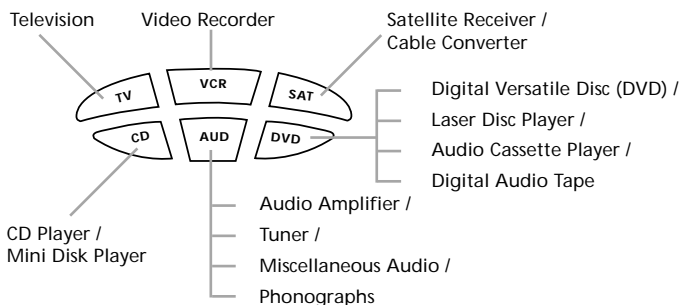

Important notes:

- Some codes are quite similar. If your device does not respond or is not functioning properly with one of the codes, try another code listed under your brand.
- If your device's original remote control does not have a POWER key, press PLAY instead of POWER when setting up your device.
- Remember to press the correct device key before operating your device. Only one device (CD, amplifier, cassette, etc.) can be assigned to a device key. If your original remote operates more than one device (for example, a receiver, CD player and cassette player in one remote), you need to set up each device separately.

Devices can be found under the following keys:

To set up a second TV, VCR, SAT, CD, AUD or DVD see page 8.