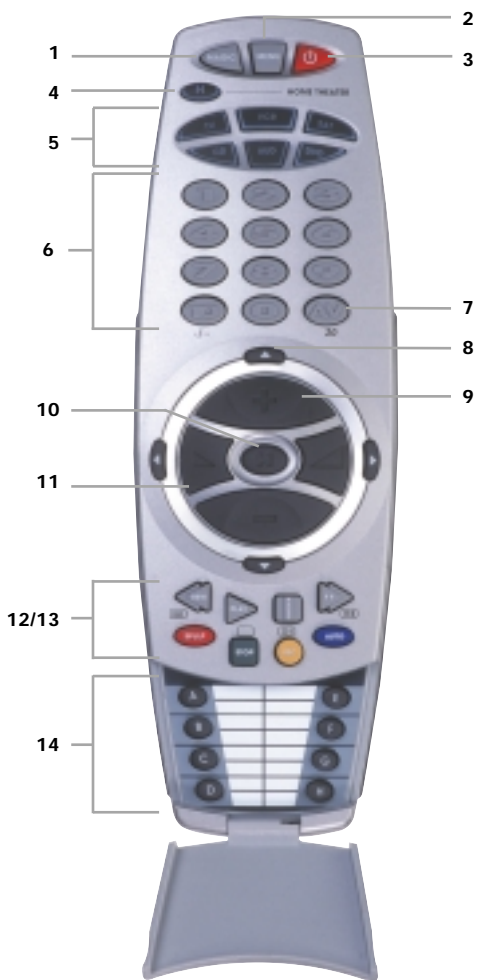

PICTURE OF ONE FOR ALL 6 REMOTE	3
INSTALLING THE BATTERIES	4
THE KEYPAD	4
INSTALLATION	
Setting up your devices	6
The Search Method	7
CHANGING A DEVICE KEY	8
QUICK CODE REFERENCE	8
ADVANCED FEATURES	
Colour and Brightness	9
Volume Punch-Through	9
Auto Scan	9
Favourite Programme Scan	10
Device Sleptimer	11
ONE FOR ALL Sleptimer	11
Macros	12
The Learning Feature	13
Home Theater	15
Key Magic	17
Telephone Upgradable Technology / Internet Download	18
TROUBLE-SHOOTING	
Helpful Hints	19
Customer Service	20

About Your ONE FOR ALL 6

Your ONE FOR ALL 6 Package contains:

- Your ONE FOR ALL 6 Remote
- Your ONE FOR ALL 6 Manual
- Your ONE FOR ALL 6 Codelist

You may need this guide again in the future, so please be sure to keep it.

Your ONE FOR ALL 6 needs 2 new "AA/LR6" batteries.

Your ONE FOR ALL 6 is designed to let you use one remote to operate your Video and Audio equipment; any device designed to be operated by an infrared signal. This also includes those devices, which operate over 100 kHz. You can choose any combination of six devices you would like to operate. Also, what makes the ONE FOR ALL 6 even more unique is the "Learning" feature, which allows you to customise any of the special functions of your original remote control onto the keypad of your new ONE FOR ALL 6.

The following pages explain in simple steps how to customise the ONE FOR ALL 6 to your home entertainment needs.