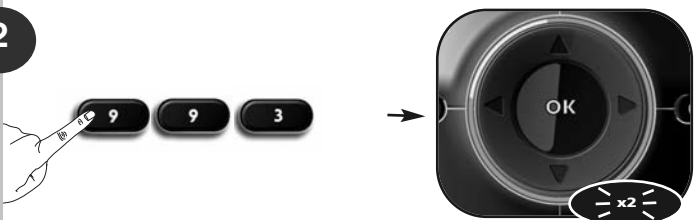

Press the **magic** key to save your settings --> The Blue ring will light up twice.

Congratulations! You should now be able to switch your device back ON and control your device successfully.

*** ATTENTION: If your original remote control did not have a Power key please press "play" instead at step 4. You should start playing your e.g. dvd/mp3 at step 5.

Download from www.Somanuals.com. All manuals Search And Download.

Volume Control

This feature gives you the possibility to set the Volume (VOL+, VOL- and Mute) to always control a certain device (e.g. tv) independent of which device mode key (tv, stb, dvd, amp, mp3 or game) is selected.

In this example we will set Volume Control (VOL+, VOL- and Mute) to "tv volume":

1

Press and hold the **magic** key for 3 sec. --> The Blue ring will light up twice

2

Press **9 9 3**.

--> The Blue ring will light up twice

3

Select the corresponding device e.g. **tv**

4

Press the **magic** key to save your settings --> The Blue ring will light up twice

Now you have set the Volume Control to "tv volume". The VOL+, VOL- and Mute keys will always control "tv volume" independent which device mode key (tv, stb, dvd, amp, mp3 or game) is selected.