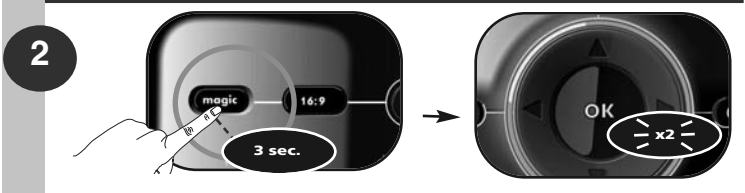

tv	TV	: Television / HDTV / LCD / Plasma / Projector / Rear Projector 3
stb	SAT	: Satellite Receiver / Set-Top-Box / IPTV / DVB-S / DVB-T / Freeview (UK) / TNT (F) / Digitenne (NL) / SAT/HDD 9
	CBL	: Cable Converter / Set-Top-Box / IPTV / DVB-C 11
	VAC	: Video Accessory like Media Centres / AV Accessories / AV Selectors 12
dvd	DVD	: DVD Player / DVD-R / Blu-ray / DVD Home Cinema / DVD Combi / DVD/HDD 13
	LASER	: Laserdisc 13
amp	MIS	: Miscellaneous Audio 12
	AMP	: Audio / Amplifier / Active Speaker System 12
	TUNER	: Audio / Audio Receiver/Tuner/Amplifier / (DVD) Home Cinema 12
mp3	Mp3	: Mp3 / iPod docks 16
	MIS	: Miscellaneous Audio 12
	AMP	: Audio / Amplifier / Active Speaker System 12
	TUNER	: Audio / Audio Receiver/Tuner/Amplifier / (DVD) Home Cinema 12
game	GAME	: Game Console / PS2 / Xbox 360 16
	MC	: Media Center 16
	DVD	: DVD Player / DVD-R / Blu-ray / DVD Home Cinema / DVD Combi / DVD/HDD 13

ATTENTION: If your original remote control did not have a Power key please press "pause" instead at step 5. Please start a dvd/mp3 playing before performing Direct Code Set up.