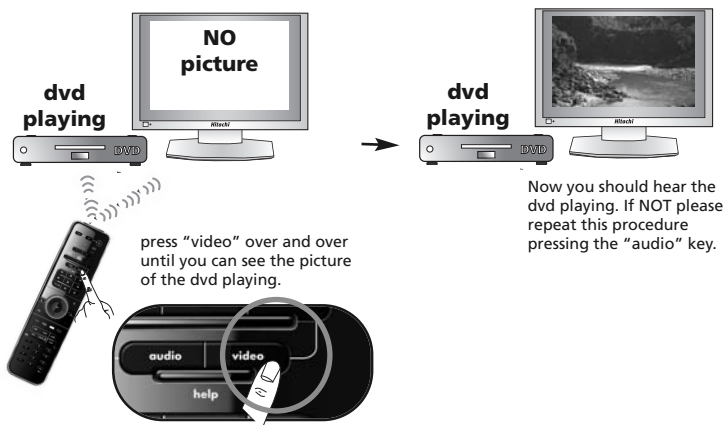

- (combination **1**) = control **amp + mp3**
- (combination **2**) = control **amp + dvd**
- (combination **3**) = control **amp + game**

(Please find the corresponding keypad screens on page 6 - 11)

In the example below we have activated "watch tv - combination 1".
The keypad configuration will be as shown below.

Example 1 (configuration as shown):

How to activate "watch tv" combination 1

- 1) Press and hold magic key for 3 sec. --> The Blue ring will light up twice.
- 2) Press and release "watch tv".
- 3) Press and release "1".

Example 2:

How to activate "watch movie" combination. 2

- 1) Press and hold magic key for 3 sec. --> The Blue ring will light up twice.
- 2) Press and release "watch movie".
- 3) Press and release "2".

Input/AV function in SmartControl

When in SmartControl (watch tv, watch movie, listen to music) the "help" function enables you to find the correct A/V (audio/video) input. Simply press "audio" over and over until you hear the sound of the corresponding device (e.g. amp or mp3)....or press "video" over and over to see the picture of the corresponding device (e.g. stb or dvd).