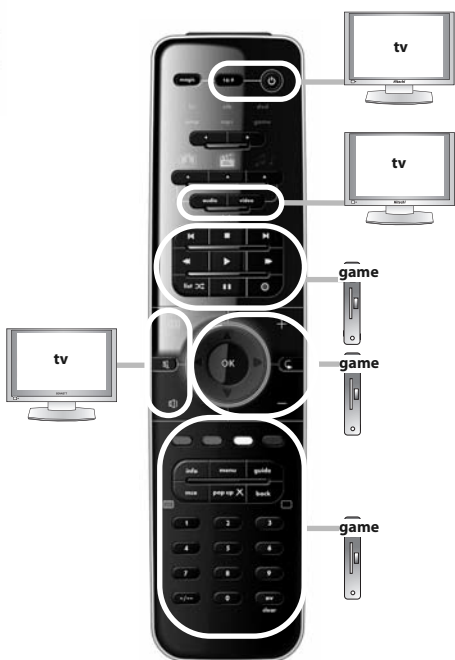

watch tv

: 1 = tv + stb

watch tv

: **2** = tv + stb + amp

watch tv

: **3** = tv + amp

ONE FOR ALL SmartControl™

watch movie : **1** = tv + dvd

watch movie : **2** = tv + dvd + amp

watch movie : 3 = tv + game

watch movie : 4 = tv + game + amp

ONE FOR ALL SmartControl™

listen to music : **1** = amp + mp3

listen to music : **2** = amp + dvd

listen to music : **3** = amp + game