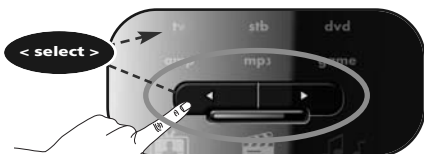

2

Press and hold the **magic** key for 3 sec. --> The Blue ring will light up twice.

3

Select the corresponding device e.g. **tv**

4

Enter the 1st code listed for your device type & brand (e.g. tv Hitachi = **1576**)