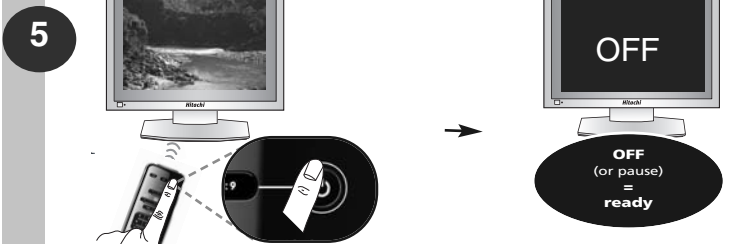

tv	TV	: Television / HDTV / LCD / Plasma / Projector / Rear Projector 3
stb	SAT	: Satellite Receiver / Set-Top-Box / IPTV / DVB-S / DVB-T / Freeview (UK) / TNT (F) / Digitenne (NL) / SAT/HDD 9
	CBL	: Cable Converter / Set-Top-Box / IPTV / DVB-C 11
	VAC	: Video Accessory like Media Centres / AV Accessories / AV Selectors 12
dvd	DVD	: DVD Player / DVD-R / Blu-ray / DVD Home Cinema / DVD Combi / DVD/HDD 13
	LASER	: Laserdisc 13
amp	MIS	: Miscellaneous Audio 12
	AMP	: Audio / Amplifier / Active Speaker System 12
	TUNER	: Audio / Audio Receiver/Tuner/Amplifier / (DVD) Home Cinema 12
mp3	Mp3	: Mp3 / iPod docks 16
	MIS	: Miscellaneous Audio 12
	AMP	: Audio / Amplifier / Active Speaker System 12
	TUNER	: Audio / Audio Receiver/Tuner/Amplifier / (DVD) Home Cinema 12
game	GAME	: Game Console / PS2 / Xbox 360 16
	MC	: Media Center 16
	DVD	: DVD Player / DVD-R / Blu-ray / DVD Home Cinema / DVD Combi / DVD/HDD 13

ATTENTION: If your original remote control did not have a Power key please press "pause" instead at step 5. Please start a dvd/mp3 playing before performing Direct Code Set up.