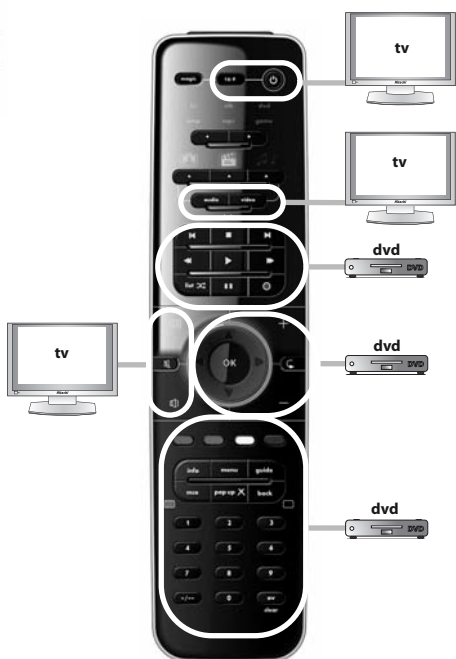

watch tv

: 1 = tv + stb

watch tv

: **2** = tv + stb + amp

watch tv

: **3** = tv + amp

ONE FOR ALL SmartControl™

watch movie : **1** = tv + dvd