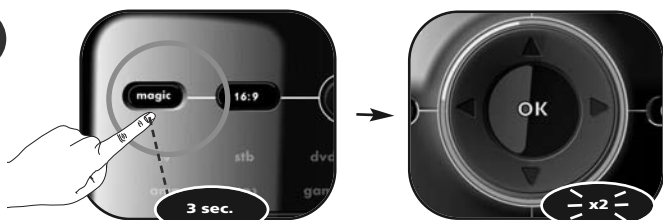

How to remove a device from Volume Control

- 1) Press and hold the **magic** key for 3 sec. --> The Blue ring will light up twice.
- 2) Press **9 9 3**.
- 3) Select the **device key you wish to deactivate** from Volume Control.
- 4) Press **Vol -**. The Blue ring will light up 4 times.
The removed device will send out its own VOL+, VOL- and MUTE.

Learning (copy)

This feature allows you to Learn (copy) one or more functions from your original (working) remote control onto the ONE FOR ALL remote.

Example: How to learn (copy) the "I/II (mono/stereo)" function from your original remote onto the "red key" on your ONE FOR ALL remote control.

e.g.
Original
(working)
remote

1

Press and hold the **magic** key for 3 sec. --> The Blue ring will light up twice

2

Press **9 7 5**.

--> The Blue ring will light up twice

3

Select the
corresponding
device e.g. **tv**

4

ATTENTION: Place both remote controls on a flat surface. Make sure that the ends you normally point at your device are facing each other.

Align both remotes also in height

First;
Press the "red" key.
The tv LED will flash rapidly.