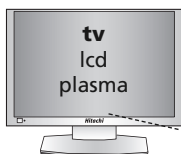

list

- **program / list** (tv/stb/dvd-mode)
- **shuffle / random** (amp/mp3-mode)

- **mce (media center) for Windows / Xbox**
- **text** (tv/stb-mode)

- **- / - -** multi digit entry
- **tv / dtv** (digital tv) AV input

- **16:9** (tv/stb-mode)
- **open/close / eject** (dvd/amp-mode)

SmartControl

- watch tv
- watch movie
- listen to music

Press **Record** twice to start recording.

- **previous channel** (tv/stb/dvd-mode)
- **repeat** (amp/mp3-mode)

- **back** (stb/dvd-mode)
- **text off** (tv/stb-mode)

- **pop up Menu** (dvd-mode)
- **subtitle** (tv/stb-mode)
- **X key** for Xbox-360

Direct Code Set Up

1

Find the code for your device in the Code List. Codes are listed by device type and brand name. The most popular code is listed first. Make sure your device is switched ON (not on standby)