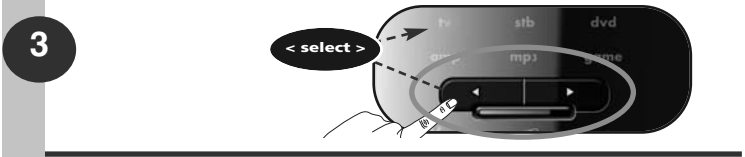

tv	TV	: Television / HDTV / LCD / Plasma / Projector / Rear Projector 3
stb	SAT	: Satellite Receiver / Set-Top-Box / IPTV / DVB-S / DVB-T / Freeview (UK) / TNT (F) / Digitenne (NL) / SAT/HDD 9
	CBL	: Cable Converter / Set-Top-Box / IPTV / DVB-C 11
	VAC	: Video Accessory like Media Centres / AV Accessories / AV Selectors 12
dvd	DVD	: DVD Player / DVD-R / Blu-ray / DVD Home Cinema / DVD Combi / DVD/HDD 13
	LASER	: Laserdisc 13
amp	MIS	: Miscellaneous Audio 12
	AMP	: Audio / Amplifier / Active Speaker System 12
	TUNER	: Audio / Audio Receiver/Tuner/Amplifier / (DVD) Home Cinema 12
mp3	Mp3	: Mp3 / iPod docks 16
	MIS	: Miscellaneous Audio 12
	AMP	: Audio / Amplifier / Active Speaker System 12
	TUNER	: Audio / Audio Receiver/Tuner/Amplifier / (DVD) Home Cinema 12
game	GAME	: Game Console / PS2 / Xbox 360 16
	MC	: Media Center 16
	DVD	: DVD Player / DVD-R / Blu-ray / DVD Home Cinema / DVD Combi / DVD/HDD 13

ATTENTION: If your original remote control did not have a Power key please press "pause" instead at step 5. Please start a dvd/mp3 playing before performing Direct Code Set up.