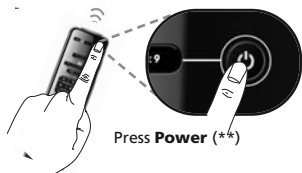

Press Power (**)

If your device does NOT switch off?
--> Please repeat steps 1 - 5 trying the next code listed for your brand.

If NOT successful?
--> Try the Search Method.

Congratulations! You should now be able to switch your device back ON and control your device successfully.

** ATTENTION: If your original remote control did not have a Power key please press "pause" instead at step 5. Please start a dvd/mp3 playing before performing Direct Code Set up.

Download from www.S0manu4ls.com. All manuals Search And Download.