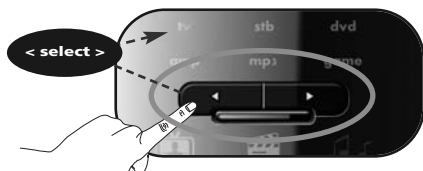

In this example we will set Volume Control (VOL+, VOL- and Mute) to "tv volume":

1

Press and hold the **magic** key for 3 sec. --> The Blue ring will light up twice

2

Press **9 9 3**.

--> The Blue ring will light up twice

3

Select the corresponding device e.g. **tv**

4

Press the **magic** key to save your settings --> The Blue ring will light up twice

Now you have set the Volume Control to "tv volume". The VOL+, VOL- and Mute keys will always control "tv volume" independent which device mode key (tv, stb, dvd, amp, mp3 or game) is selected.