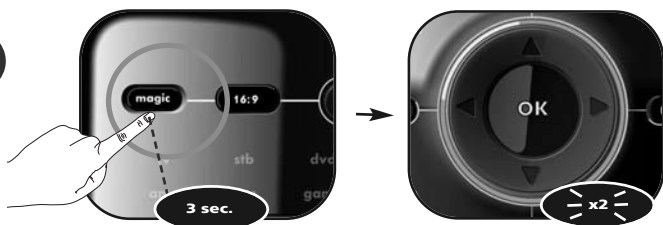

Download from www.S0manu4ls.com. All manuals Search And Download.

Search Method

1

Press and hold the **magic** key for 3 sec. --> The Blue ring will light up twice.

2

Select the corresponding device e.g. **tv**

Press the **magic** key to save your settings --> The Blue ring will light up twice.

Congratulations! You should now be able to switch your device back ON and control your device successfully.

*** ATTENTION: If your original remote control did not have a Power key please press "play" instead at step 4. You should start playing your e.g. dvd/mp3 at step 5.

Download from www.Somanuals.com. All manuals Search And Download.

Volume Control

This feature gives you the possibility to set the Volume (VOL+, VOL- and Mute) to always control a certain device (e.g. tv) independent of which device mode key (tv, stb, dvd, amp, mp3 or game) is selected.

In this example we will set Volume Control (VOL+, VOL- and Mute) to "tv volume":

1

Press and hold the **magic** key for 3 sec. --> The Blue ring will light up twice

2

Press **9 9 3**.

--> The Blue ring will light up twice