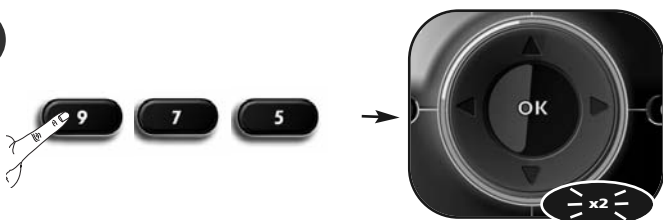

How to remove a device from Volume Control

- 1) Press and hold the **magic** key for 3 sec. --> The Blue ring will light up twice.
- 2) Press **9 9 3**.
- 3) Select the **device key you wish to deactivate** from Volume Control.
- 4) Press **Vol -**. The Blue ring will light up 4 times.
The removed device will send out its own VOL+, VOL- and MUTE.

Learning (copy)

This feature allows you to Learn (copy) one or more functions from your original (working) remote control onto the ONE FOR ALL remote.

Example: How to learn (copy) the "I/II (mono/stereo)" function from your original remote onto the "red key" on your ONE FOR ALL remote control.

e.g.
Original
(working)
remote

1

Press and hold the **magic** key for 3 sec. --> The Blue ring will light up twice

2

Press **9 7 5**.

--> The Blue ring will light up twice

3

Select the
corresponding
device e.g. **tv**

4

ATTENTION: Place both remote controls on a flat surface. Make sure that the ends you normally point at your device are facing each other.

Align both remotes also in height

First;
Press the "red" key.
The tv LED will flash rapidly.