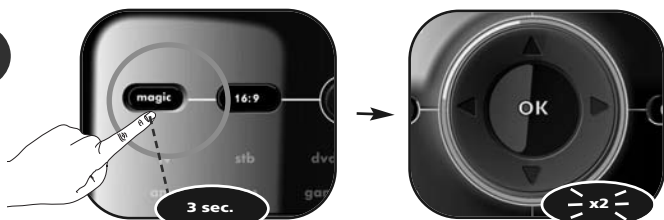

- **16:9** (tv/stb-mode)
- **open/close / eject** (dvd/amp-mode)

SmartControl

- watch tv
- watch movie
- listen to music

Press **Record** twice to start recording.

- **previous channel** (tv/stb/dvd-mode)
- **repeat** (amp/mp3-mode)

- **back** (stb/dvd-mode)
- **text off** (tv/stb-mode)

- **pop up Menu** (dvd-mode)
- **subtitle** (tv/stb-mode)
- **X key** for Xbox-360

Direct Code Set Up

1

Find the code for your device in the Code List. Codes are listed by device type and brand name. The most popular code is listed first. Make sure your device is switched ON (not on standby)

2

Press and hold the **magic** key for 3 sec. --> The Blue ring will light up twice.

3

Select the corresponding device e.g. **tv**

4

Enter the 1st code listed for your device type & brand (e.g. tv Hitachi = **1576**)