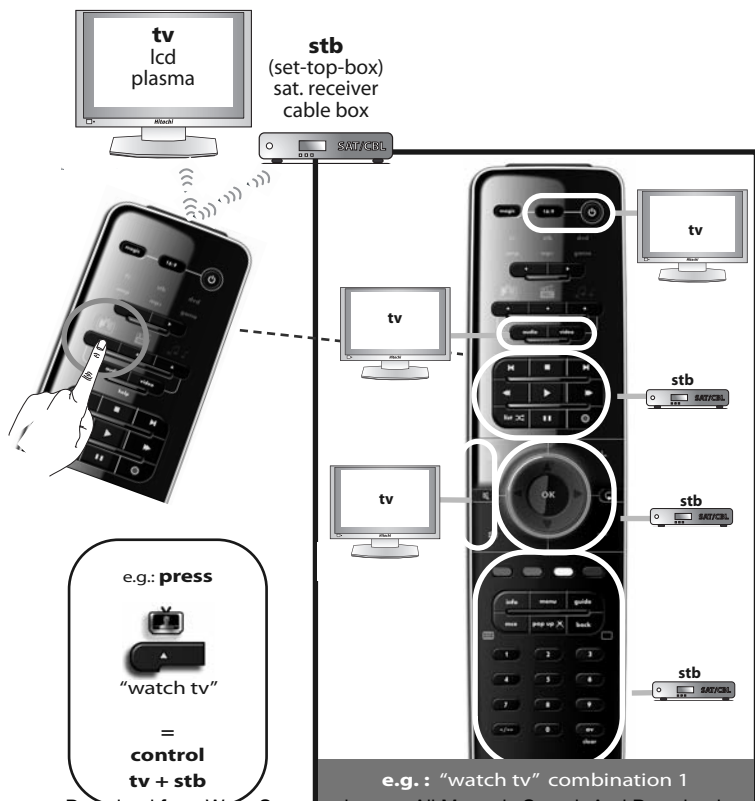

SmartControl settings (pre-programmed)

"watch tv" settings

- (combination **1**) = control **tv + stb**
- (combination **2**) = control **tv + stb + amp**
- (combination **3**) = control **tv + amp**

"watch movie" settings

- (combination **1**) = control **tv + dvd**
- (combination **2**) = control **tv + dvd + amp**
- (combination **3**) = control **tv + game**
- (combination **4**) = control **tv + game + amp**

"listen to music" settings

- (combination **1**) = control **amp + mp3**
- (combination **2**) = control **amp + dvd**
- (combination **3**) = control **amp + game**

(Please find the corresponding keypad screens on page 6 - 11)

In the example below we have activated "watch tv - combination 1".
The keypad configuration will be as shown below.

Example 1 (configuration as shown):

How to activate "watch tv" combination 1

- 1) Press and hold magic key for 3 sec. --> The Blue ring will light up twice.
- 2) Press and release "watch tv".
- 3) Press and release "1".