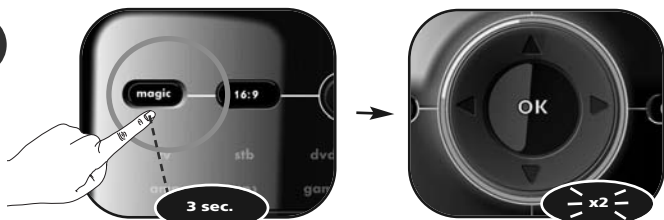

2

Press and hold the **magic** key for 3 sec. --> The Blue ring will light up twice.

3

Select the corresponding device e.g. **tv**

4

Enter the 1st code listed for your device type & brand (e.g. tv Hitachi = **1576**)

--> The Blue ring will light up twice.

5

Press Power (**)

If your device does NOT switch off?
--> Please repeat steps 1 - 5 trying the next code listed for your brand.

If NOT successful?
--> Try the Search Method.

Congratulations! You should now be able to switch your device back ON and control your device successfully.

**** ATTENTION: If your original remote control did not have a Power key please press "pause" instead at step 5. Please start a dvd/mp3 playing before performing Direct Code Set up.**

Download from www.S0manu4ls.com. All manuals Search And Download.

Search Method

1

Press and hold the **magic** key for 3 sec. --> The Blue ring will light up twice.

2

Select the corresponding device e.g. **tv**