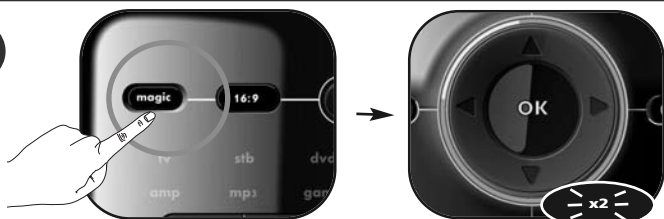

Download from www.S0manu4ls.com. All manuals Search And Download.

Search Method

1

Press and hold the **magic** key for 3 sec. --> The Blue ring will light up twice.

2

Select the corresponding device e.g. **tv**

3

Press **9 9 1**.

--> The Blue ring will light up twice.

4

Press **Power (***)**.

5

press **CH+** over and over until your device switches off

6

Press the **magic** key to save your settings --> The Blue ring will light up twice.

Congratulations! You should now be able to switch your device back ON and control your device successfully.

*** ATTENTION: If your original remote control did not have a Power key please press "play" instead at step 4. You should start playing your e.g. dvd/mp3 at step 5.