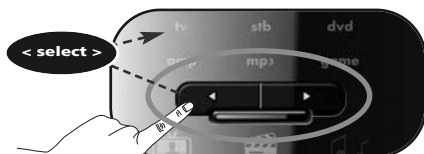

e.g.
Original
(working)
remote

1

Press and hold the **magic** key for 3 sec. --> The Blue ring will light up twice

2

Press **9 7 5**.

--> The Blue ring will light up twice

3

Select the
corresponding
device e.g. **tv**