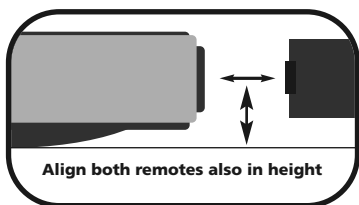

e.g.
Original
(working)
remote

1

Press and hold the **magic** key for 3 sec. --> The Blue ring will light up twice

2

Press **9 7 5**.

--> The Blue ring will light up twice

3

Select the
corresponding
device e.g. **tv**

4

ATTENTION: Place both remote controls on a flat surface. Make sure that the ends you normally point at your device are facing each other.

Align both remotes also in height

First;
Press the "red" key.
The tv LED will flash rapidly.