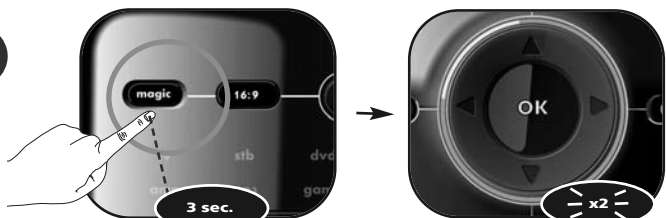

Press the **magic** key to save your settings --> The Blue ring will light up twice.

Congratulations! You should now be able to switch your device back ON and control your device successfully.

*** ATTENTION: If your original remote control did not have a Power key please press "play" instead at step 4. You should start playing your e.g. dvd/mp3 at step 5.

Download from www.Somanuals.com. All manuals Search And Download.

Volume Control

This feature gives you the possibility to set the Volume (VOL+, VOL- and Mute) to always control a certain device (e.g. tv) independent of which device mode key (tv, stb, dvd, amp, mp3 or game) is selected.

In this example we will set Volume Control (VOL+, VOL- and Mute) to "tv volume":

1

Press and hold the **magic** key for 3 sec. --> The Blue ring will light up twice

2

Press **9 9 3**.

--> The Blue ring will light up twice

3

Select the corresponding device e.g. **tv**

4

Press the **magic** key to save your settings --> The Blue ring will light up twice

Now you have set the Volume Control to "tv volume". The VOL+, VOL- and Mute keys will always control "tv volume" independent which device mode key (tv, stb, dvd, amp, mp3 or game) is selected.