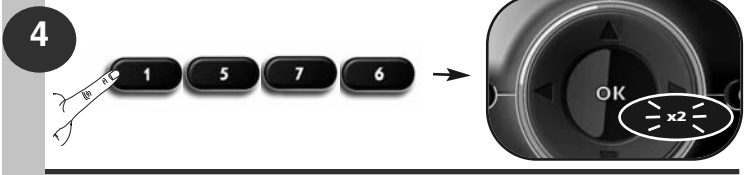

tv	TV	: Television / HDTV / LCD / Plasma / Projector / Rear Projector 3
stb	SAT	: Satellite Receiver / Set-Top-Box / IPTV / DVB-S / DVB-T / Freeview (UK) / TNT (F) / Digitenne (NL) / SAT/HDD 9
	CBL	: Cable Converter / Set-Top-Box / IPTV / DVB-C 11
	VAC	: Video Accessory like Media Centres / AV Accessories / AV Selectors 12
dvd	DVD	: DVD Player / DVD-R / Blu-ray / DVD Home Cinema / DVD Combi / DVD/HDD 13
	LASER	: Laserdisc 13
amp	MIS	: Miscellaneous Audio 12
	AMP	: Audio / Amplifier / Active Speaker System 12
	TUNER	: Audio / Audio Receiver/Tuner/Amplifier / (DVD) Home Cinema 12
mp3	Mp3	: Mp3 / iPod docks 16
	MIS	: Miscellaneous Audio 12
	AMP	: Audio / Amplifier / Active Speaker System 12
	TUNER	: Audio / Audio Receiver/Tuner/Amplifier / (DVD) Home Cinema 12
game	GAME	: Game Console / PS2 / Xbox 360 16
	MC	: Media Center 16
	DVD	: DVD Player / DVD-R / Blu-ray / DVD Home Cinema / DVD Combi / DVD/HDD 13

ATTENTION: If your original remote control did not have a Power key please press "pause" instead at step 5. Please start a dvd/mp3 playing before performing Direct Code Set up.