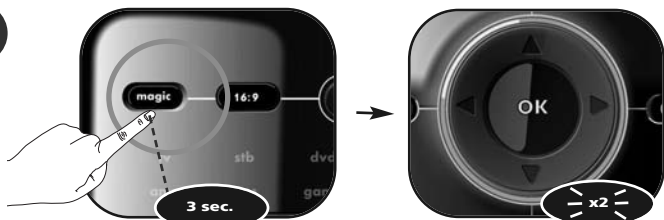

e.g.
Original
(working)
remote

1

Press and hold the **magic** key for 3 sec. --> The Blue ring will light up twice

2

Press **9 7 5**.

--> The Blue ring will light up twice

3

Select the
corresponding
device e.g. **tv**

4

ATTENTION: Place both remote controls on a flat surface. Make sure that the ends you normally point at your device are facing each other.

Align both remotes also in height

First;
Press the "red" key.
The tv LED will flash rapidly.

5

Press and hold the **magic** key
to save your settings.

--> The Blue ring will light up twice.

Congratulations! You successfully learned (copied) the "I/II (mono/stereo)" function from your original remote control onto your ONE FOR ALL remote control. NOW whenever you press the "red key" (in tv mode) you will obtain the "I/II (mono/stereo)" function.