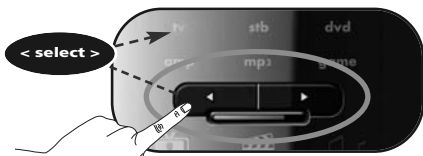

Download from www.S0manu4ls.com. All manuals Search And Download.

Search Method

1

Press and hold the **magic** key for 3 sec. --> The Blue ring will light up twice.

2

Select the corresponding device e.g. **tv**