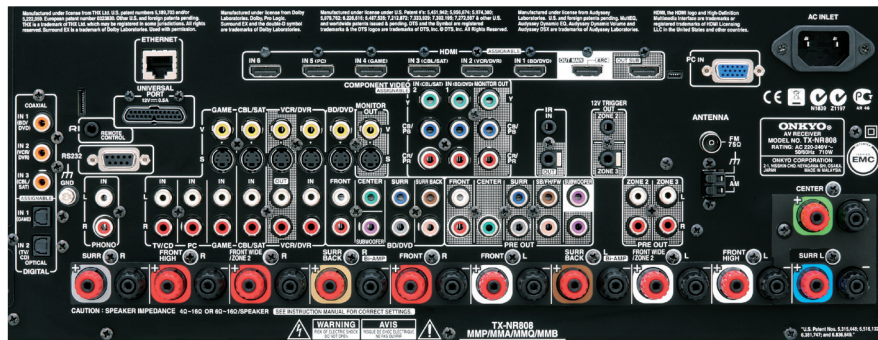

TUNER SECTION

Tuning Frequency Range	
FM	87.5 MHz–108 MHz
AM	522 kHz–1,611 kHz
	530 kHz–1,710 kHz
FM/AM Preset Memory	
	40 stations

GENERAL

Power Supply	AC 220–240 V~, 50/60 Hz
Power Consumption	710 W
Dimensions (W x H x D)	435 x 198.5 x 435.5 mm
Weight	18.4 kg

CARTON

Dimensions (W x H x D)	587 x 337 x 553 mm
Weight	23.0 kg

Supplied Accessories

- Indoor FM antenna • AM loop antenna • Speaker cable labels
- Speaker set-up microphone • Instruction manual • Quick start guide
- Remote controller • AA (R6) batteries x 2

ADVANCED FEATURES

- THX® Select2 Plus™ Certified
- HDMI® (Version 1.4a to Support 3D and Audio Return Channel) with Deep Color™, x.v.Color™, LipSync, Dolby® TrueHD, DTS-HD Master Audio™, DVD-Audio, Super Audio CD, Multichannel PCM, and CEC
- 7 HDMI Inputs (1 Front/6 Rear) and 2 Outputs
- Audyssey DSX™ and Dolby® Pro Logic® IIz for New Surround Channels
- PLL Jitter-Cleaning Circuit Technology
- Audyssey MultEQ™ for Room Acoustic Correction
- Network Capability for Streaming Audio Files (MP3, WMA, WMA Lossless, FLAC, WAV, Ogg Vorbis, AAC, LPCM)
- Internet Radio Connectivity (Last.fm and vTuner)®
- Certified with Windows® 7 and DLNA Version 1.5
- Front-Panel USB Input for Memory Devices and iPhone/iPod Models (Enables Display of Album Artwork)