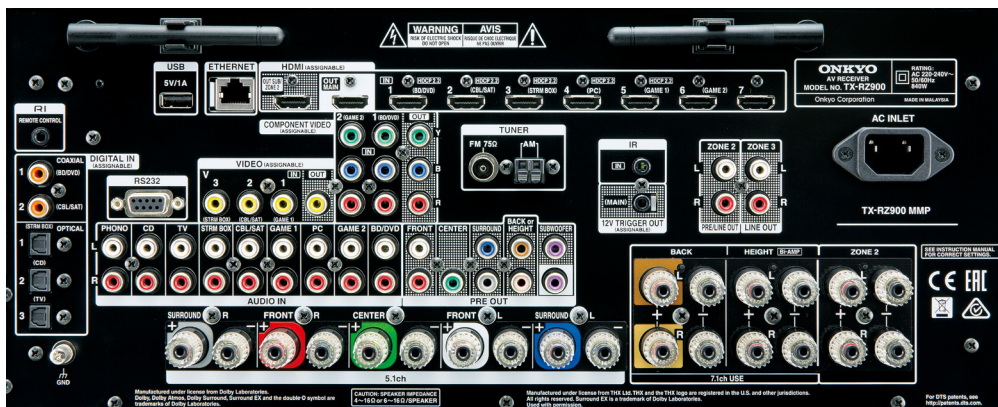

Text on receiver may vary with region.

ONKYO <http://www.onkyo.com/>

Copyright © 2015 Onkyo Corporation. All rights reserved.