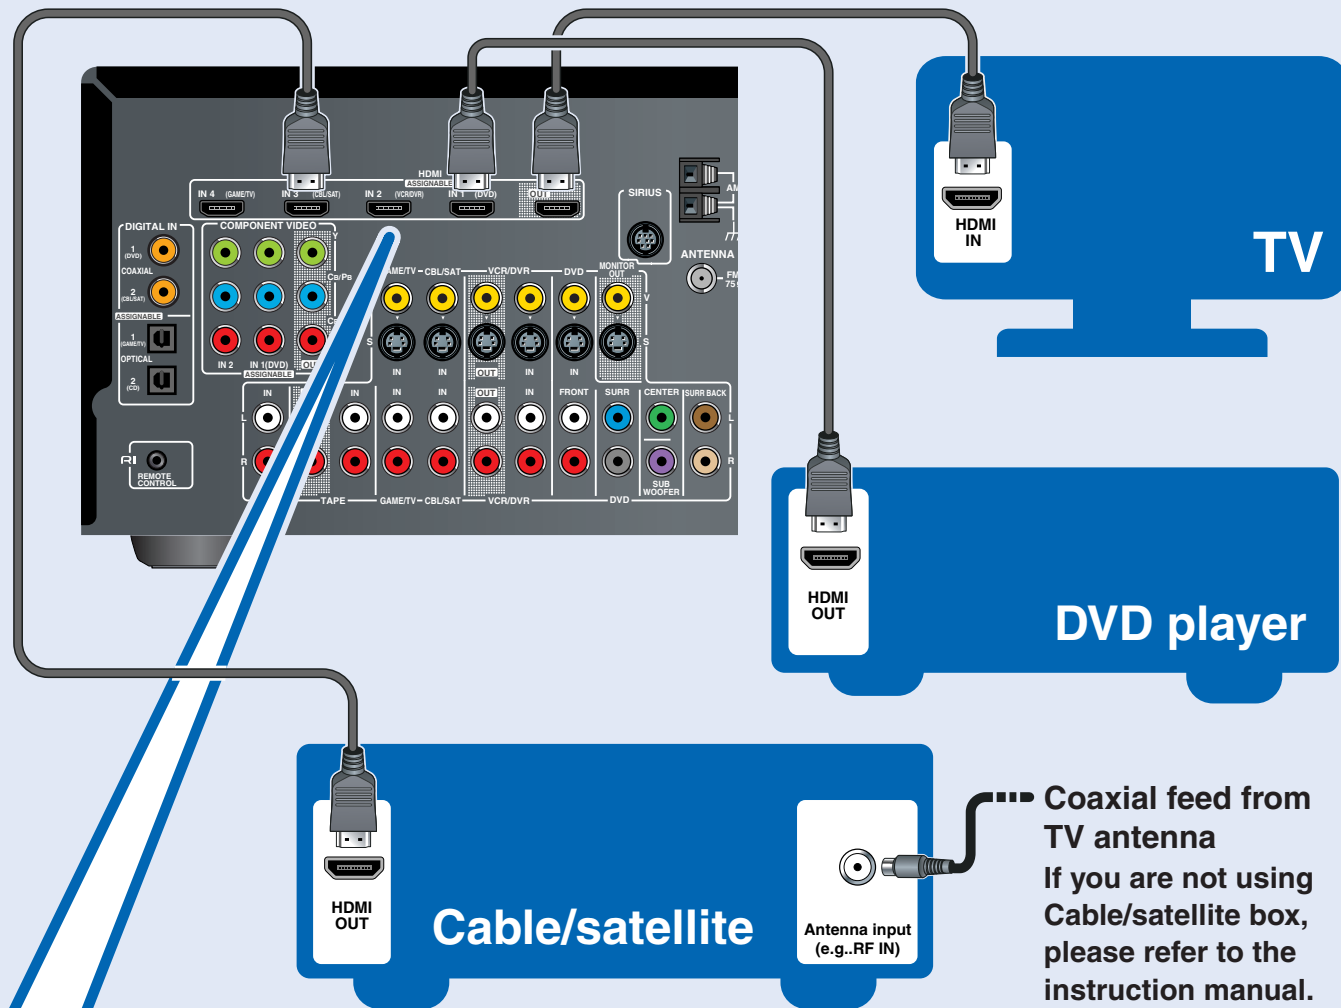

QUICK SETUP

Model : TX-SR606

Thank you for purchasing this product.
 This quick setup sheet shows the typical hookup method for connecting speakers and AV components (DVD player, TV, cable/satellite receiver).
 For more detailed hookup information and operating instructions, please see the Instruction Manual.

Speaker Layout (Main Room)

Speaker Hookup

See the other side of this sheet for the AV component hookup.

AV Component Hookup

See the other side of this sheet for the Speaker hookup.

With an HDMI cable you can send both audio and video with a single cable, making connecting simple and keeping wires neat. If you have an HDMI-compatible TV and players, you can connect them to the AV receiver with HDMI cables. Digital audio signals received at HDMI IN inputs are output by the speakers and headphones connected to the AV receiver.

IF NO HDMI

If your TV or player doesn't support HDMI, use the analog or digital connections shown below.

Assigning the HDMI Input

If there's no picture on your TV, you'll need to assign the HDMI inputs as necessary using the onscreen setup menus. If you connect your DVD player to the AV receiver's HDMI1, and connect your cable or satellite receiver to HDMI3, as shown above, it's not necessary to change the default assignments.

On the front panel

Assigning the Digital Input

If there's no sound, you'll need to assign the digital inputs as necessary using the onscreen setup menus. If you connect your DVD player to the AV receiver's COAXIAL 1 DIGITAL IN, and your cable/satellite receiver to the COAXIAL 2 DIGITAL IN, as shown, it's not necessary to assign the digital input.