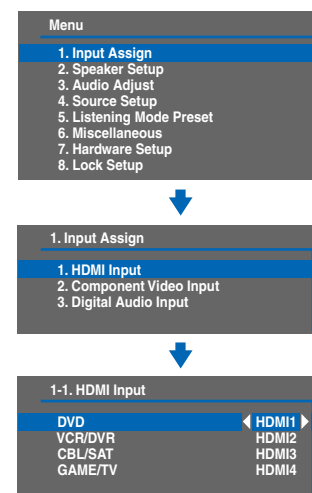

Speaker Layout (Main Room)

Speaker Hookup

See the other side of this sheet for the AV component hookup.

AV Component Hookup

See the other side of this sheet for the Speaker hookup.

With an HDMI cable you can send both audio and video with a single cable, making connecting simple and keeping wires neat. If you have an HDMI-compatible TV and players, you can connect them to the AV receiver with HDMI cables. Digital audio signals received at HDMI IN inputs are output by the speakers and headphones connected to the AV receiver.

IF NO HDMI

If your TV or player doesn't support HDMI, use the analog or digital connections shown below.

Assigning the HDMI Input

If there's no picture on your TV, you'll need to assign the HDMI inputs as necessary using the onscreen setup menus. If you connect your DVD player to the AV receiver's HDMI1, and connect your cable or satellite receiver to HDMI3, as shown above, it's not necessary to change the default assignments.

On the front panel

Assigning the Digital Input

If there's no sound, you'll need to assign the digital inputs as necessary using the onscreen setup menus. If you connect your DVD player to the AV receiver's COAXIAL 1 DIGITAL IN, and your cable/satellite receiver to the COAXIAL 2 DIGITAL IN, as shown, it's not necessary to assign the digital input.