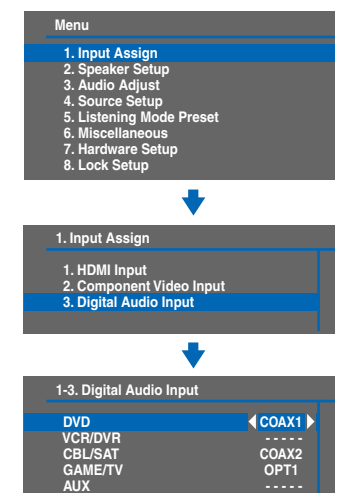

Assigning the Digital Input

If there's no sound, you'll need to assign the digital inputs as necessary using the onscreen setup menus. If you connect your DVD player to the AV receiver's COAXIAL 1 DIGITAL IN, and your cable/satellite receiver to the COAXIAL 2 DIGITAL IN, as shown, it's not necessary to assign the digital input.

On the front panel