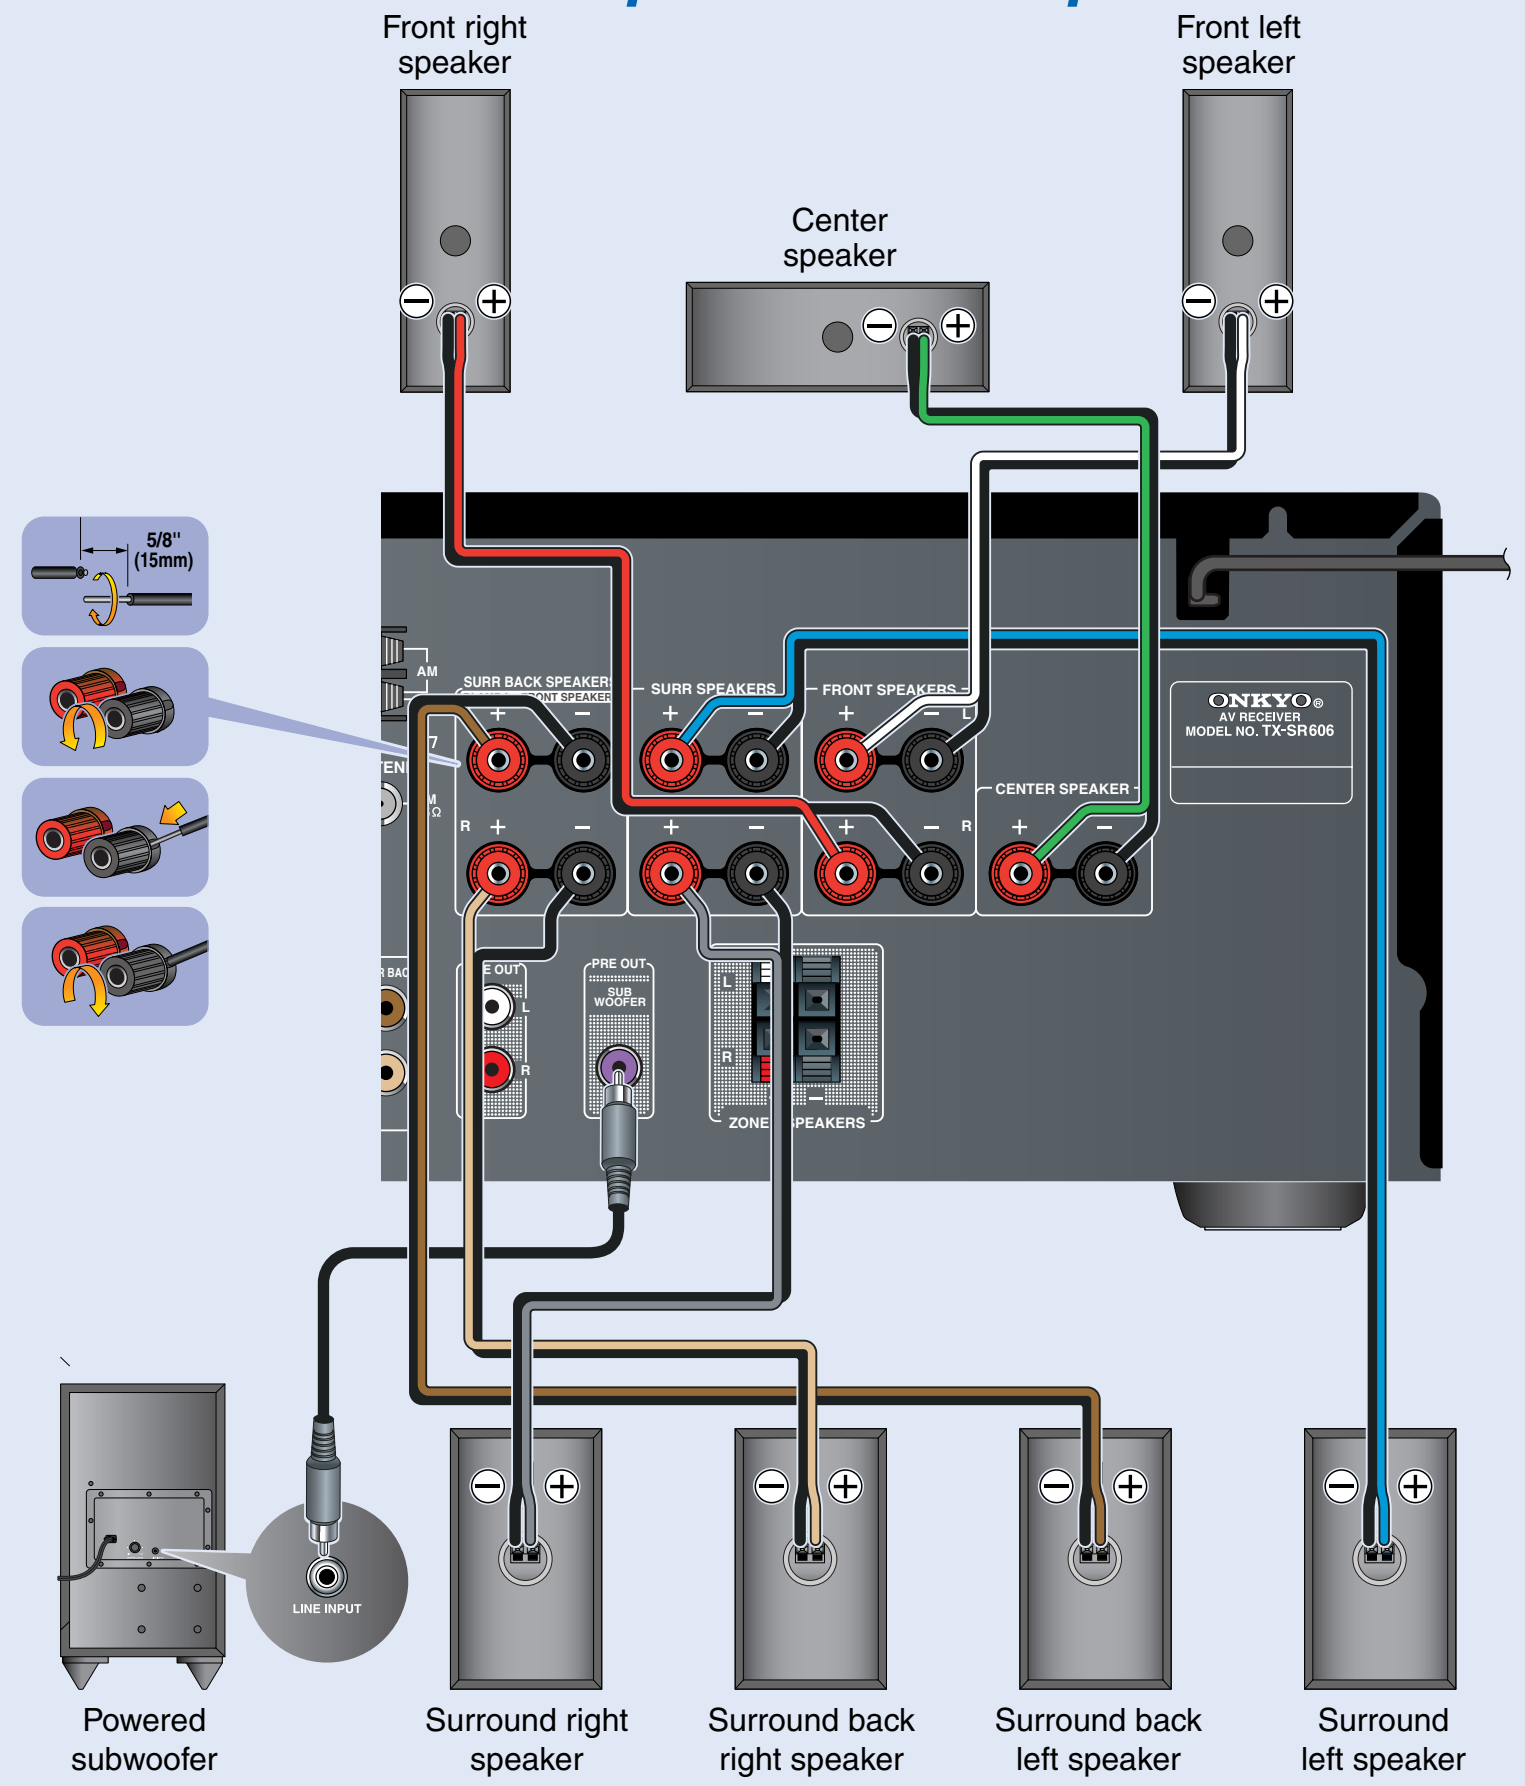

QUICK SETUP

Model : TX-SR606

Thank you for purchasing this product.
 This quick setup sheet shows the typical hookup method for connecting speakers and AV components (DVD player, TV, cable/satellite receiver).
 For more detailed hookup information and operating instructions, please see the Instruction Manual.

Speaker Layout (Main Room)

Speaker Hookup

See the other side of this sheet for the AV component hookup.

AV Component Hookup

See the other side of this sheet for the Speaker hookup.

With an HDMI cable you can send both audio and video with a single cable, making connecting simple and keeping wires neat. If you have an HDMI-compatible TV and players, you can connect them to the AV receiver with HDMI cables. Digital audio signals received at HDMI IN inputs are output by the speakers and headphones connected to the AV receiver.

IF NO HDMI

If your TV or player doesn't support HDMI, use the analog or digital connections shown below.

Assigning the HDMI Input

If there's no picture on your TV, you'll need to assign the HDMI inputs as necessary using the onscreen setup menus. If you connect your DVD player to the AV receiver's HDMI1, and connect your cable or satellite receiver to HDMI3, as shown above, it's not necessary to change the default assignments.

On the front panel

Assigning the Digital Input

If there's no sound, you'll need to assign the digital inputs as necessary using the onscreen setup menus. If you connect your DVD player to the AV receiver's COAXIAL 1 DIGITAL IN, and your cable/satellite receiver to the COAXIAL 2 DIGITAL IN, as shown, it's not necessary to assign the digital input.