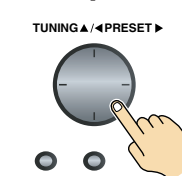

Assigning the Digital Input

If there's no sound, you'll need to assign the digital inputs as necessary using the onscreen setup menus. If you connect your DVD player to the AV receiver's COAXIAL 1 DIGITAL IN, and your cable/satellite receiver to the COAXIAL 2 DIGITAL IN, as shown, it's not necessary to assign the digital input.

On the front panel