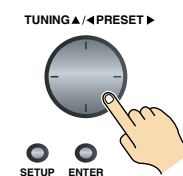

Speaker Layout (Main Room)

Speaker Hookup

See the other side of this sheet for the AV component hookup.

AV Component Hookup

See the other side of this sheet for the Speaker hookup.

With an HDMI cable you can send both audio and video with a single cable, making connecting simple and keeping wires neat. If you have an HDMI-compatible TV and players, you can connect them to the AV receiver with HDMI cables. Digital audio signals received at HDMI IN inputs are output by the speakers and headphones connected to the AV receiver.

IF NO HDMI

If your TV or player doesn't support HDMI, use the analog or digital connections shown below.

Assigning the HDMI Input

If there's no picture on your TV, you'll need to assign the HDMI inputs as necessary using the onscreen setup menus. If you connect your DVD player to the AV receiver's HDMI1, and connect your cable or satellite receiver to HDMI3, as shown above, it's not necessary to change the default assignments.

On the front panel

Assigning the Digital Input

If there's no sound, you'll need to assign the digital inputs as necessary using the onscreen setup menus. If you connect your DVD player to the AV receiver's COAXIAL 1 DIGITAL IN, and your cable/satellite receiver to the COAXIAL 2 DIGITAL IN, as shown, it's not necessary to assign the digital input.