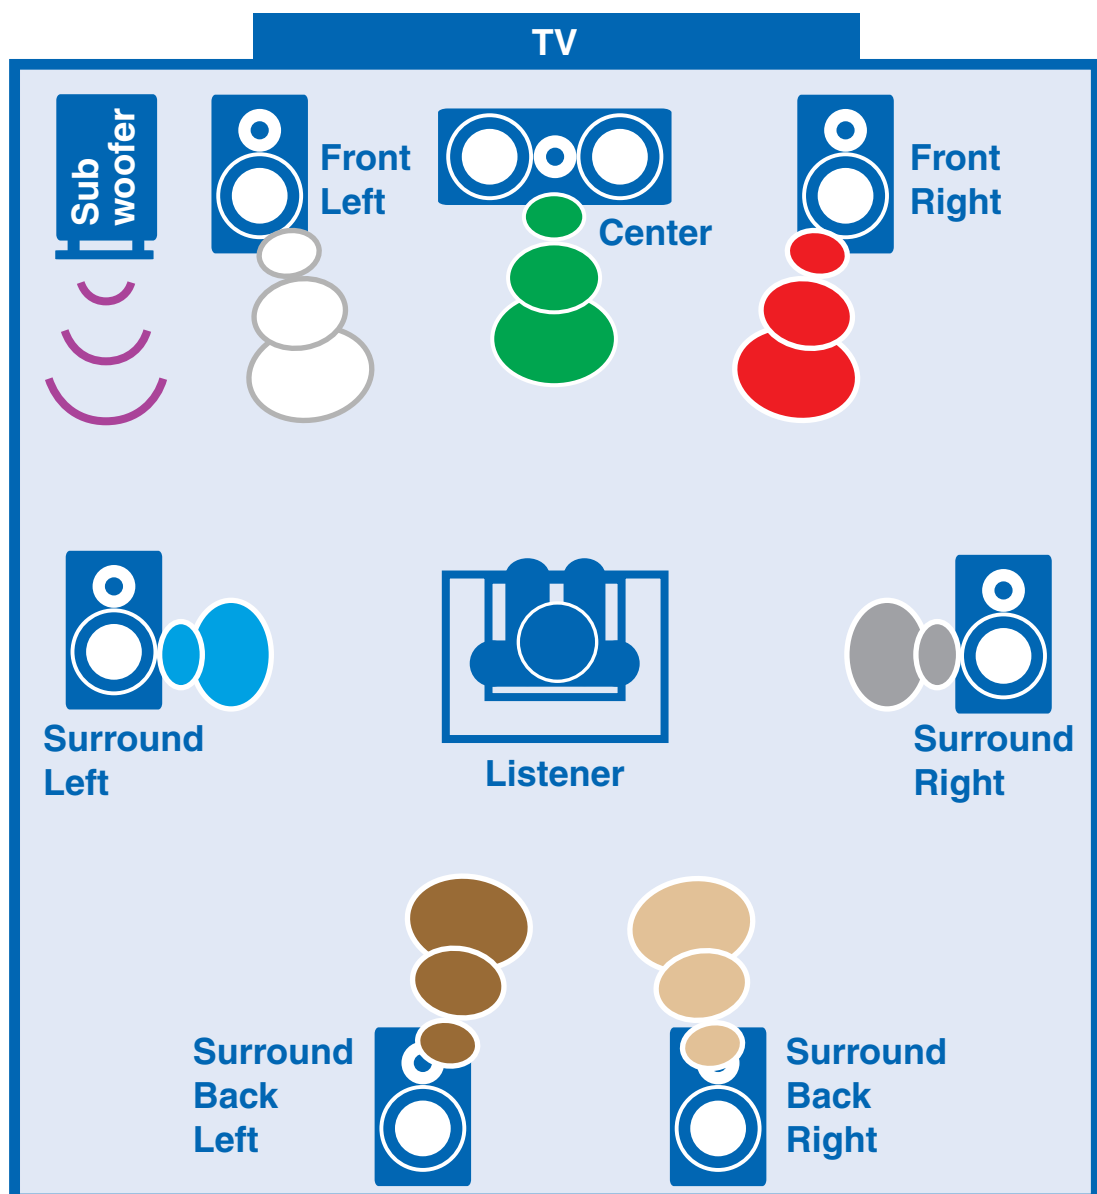

QUICK SETUP

Model : TX-SR606

Thank you for purchasing this product.
 This quick setup sheet shows the typical hookup method for connecting speakers and AV components (DVD player, TV, cable/satellite receiver).
 For more detailed hookup information and operating instructions, please see the Instruction Manual.

Speaker Layout (Main Room)

Speaker Hookup

See the other side of this sheet for the AV component hookup.

AV Component Hookup

See the other side of this sheet for the Speaker hookup.

With an HDMI cable you can send both audio and video with a single cable, making connecting simple and keeping wires neat. If you have an HDMI-compatible TV and players, you can connect them to the AV receiver with HDMI cables. Digital audio signals received at HDMI IN inputs are output by the speakers and headphones connected to the AV receiver.

IF NO HDMI

If your TV or player doesn't support HDMI, use the analog or digital connections shown below.

Assigning the HDMI Input

If there's no picture on your TV, you'll need to assign the HDMI inputs as necessary using the onscreen setup menus. If you connect your DVD player to the AV receiver's HDMI1, and connect your cable or satellite receiver to HDMI3, as shown above, it's not necessary to change the default assignments.

On the front panel

Assigning the Digital Input

If there's no sound, you'll need to assign the digital inputs as necessary using the onscreen setup menus. If you connect your DVD player to the AV receiver's COAXIAL 1 DIGITAL IN, and your cable/satellite receiver to the COAXIAL 2 DIGITAL IN, as shown, it's not necessary to assign the digital input.