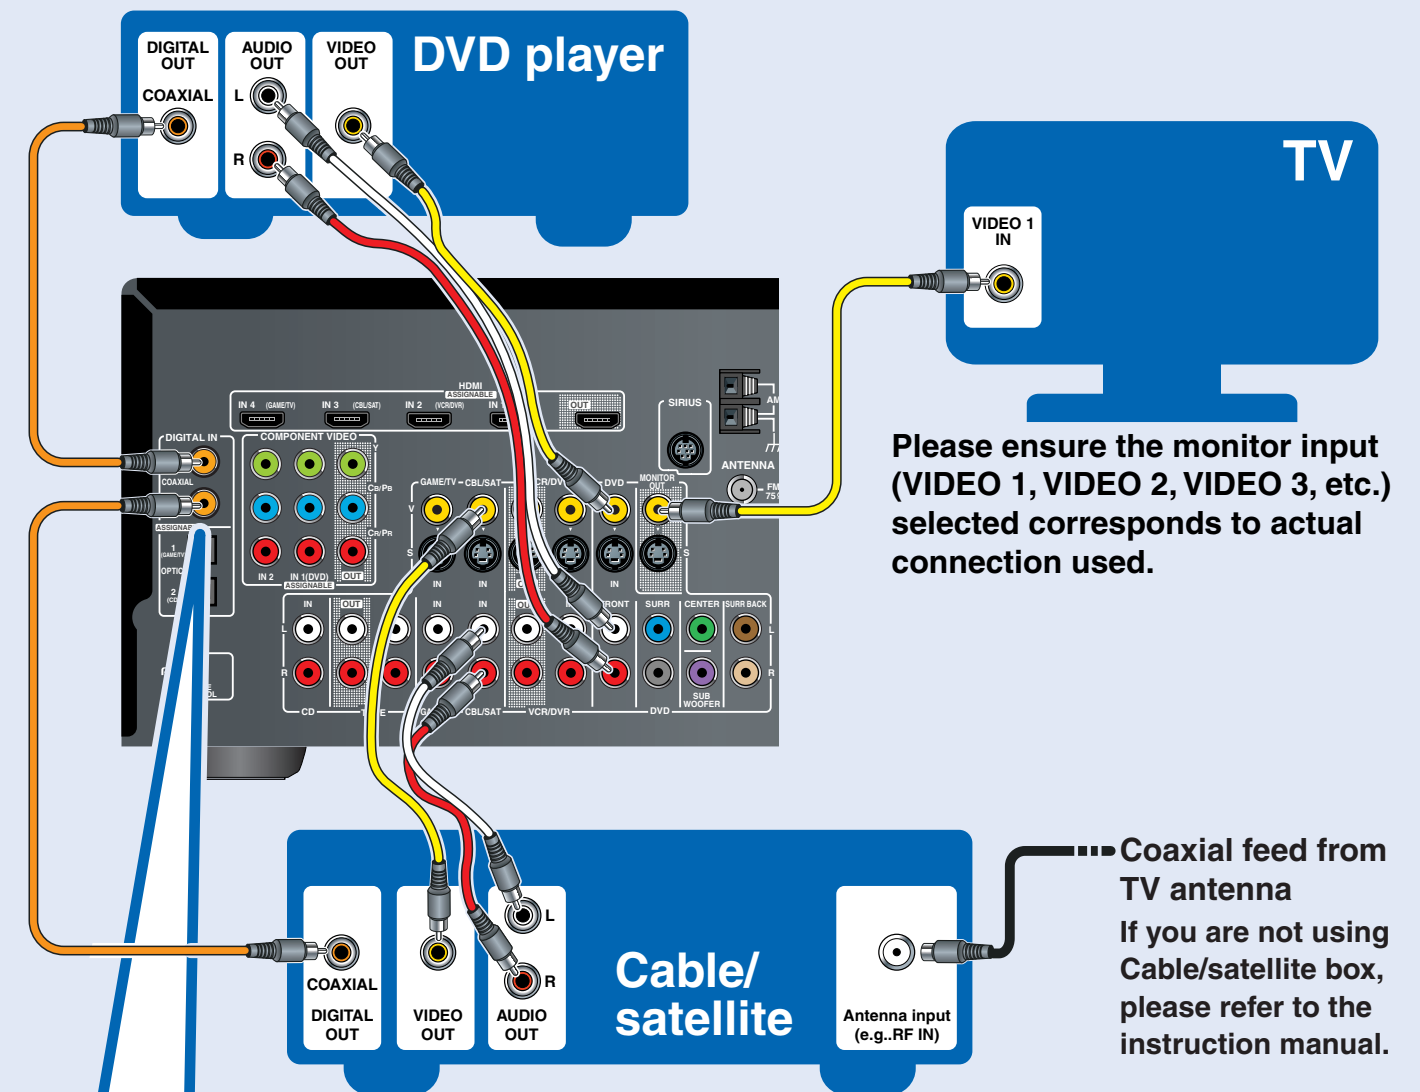

QUICK SETUP

Model : TX-SR606

Thank you for purchasing this product.
 This quick setup sheet shows the typical hookup method for connecting speakers and AV components (DVD player, TV, cable/satellite receiver).
 For more detailed hookup information and operating instructions, please see the Instruction Manual.

Speaker Layout (Main Room)

Speaker Hookup

See the other side of this sheet for the AV component hookup.

AV Component Hookup

See the other side of this sheet for the Speaker hookup.

With an HDMI cable you can send both audio and video with a single cable, making connecting simple and keeping wires neat. If you have an HDMI-compatible TV and players, you can connect them to the AV receiver with HDMI cables. Digital audio signals received at HDMI IN inputs are output by the speakers and headphones connected to the AV receiver.

IF NO HDMI

If your TV or player doesn't support HDMI, use the analog or digital connections shown below.

Assigning the HDMI Input

If there's no picture on your TV, you'll need to assign the HDMI inputs as necessary using the onscreen setup menus. If you connect your DVD player to the AV receiver's HDMI1, and connect your cable or satellite receiver to HDMI3, as shown above, it's not necessary to change the default assignments.

On the front panel

Assigning the Digital Input

If there's no sound, you'll need to assign the digital inputs as necessary using the onscreen setup menus. If you connect your DVD player to the AV receiver's COAXIAL 1 DIGITAL IN, and your cable/satellite receiver to the COAXIAL 2 DIGITAL IN, as shown, it's not necessary to assign the digital input.