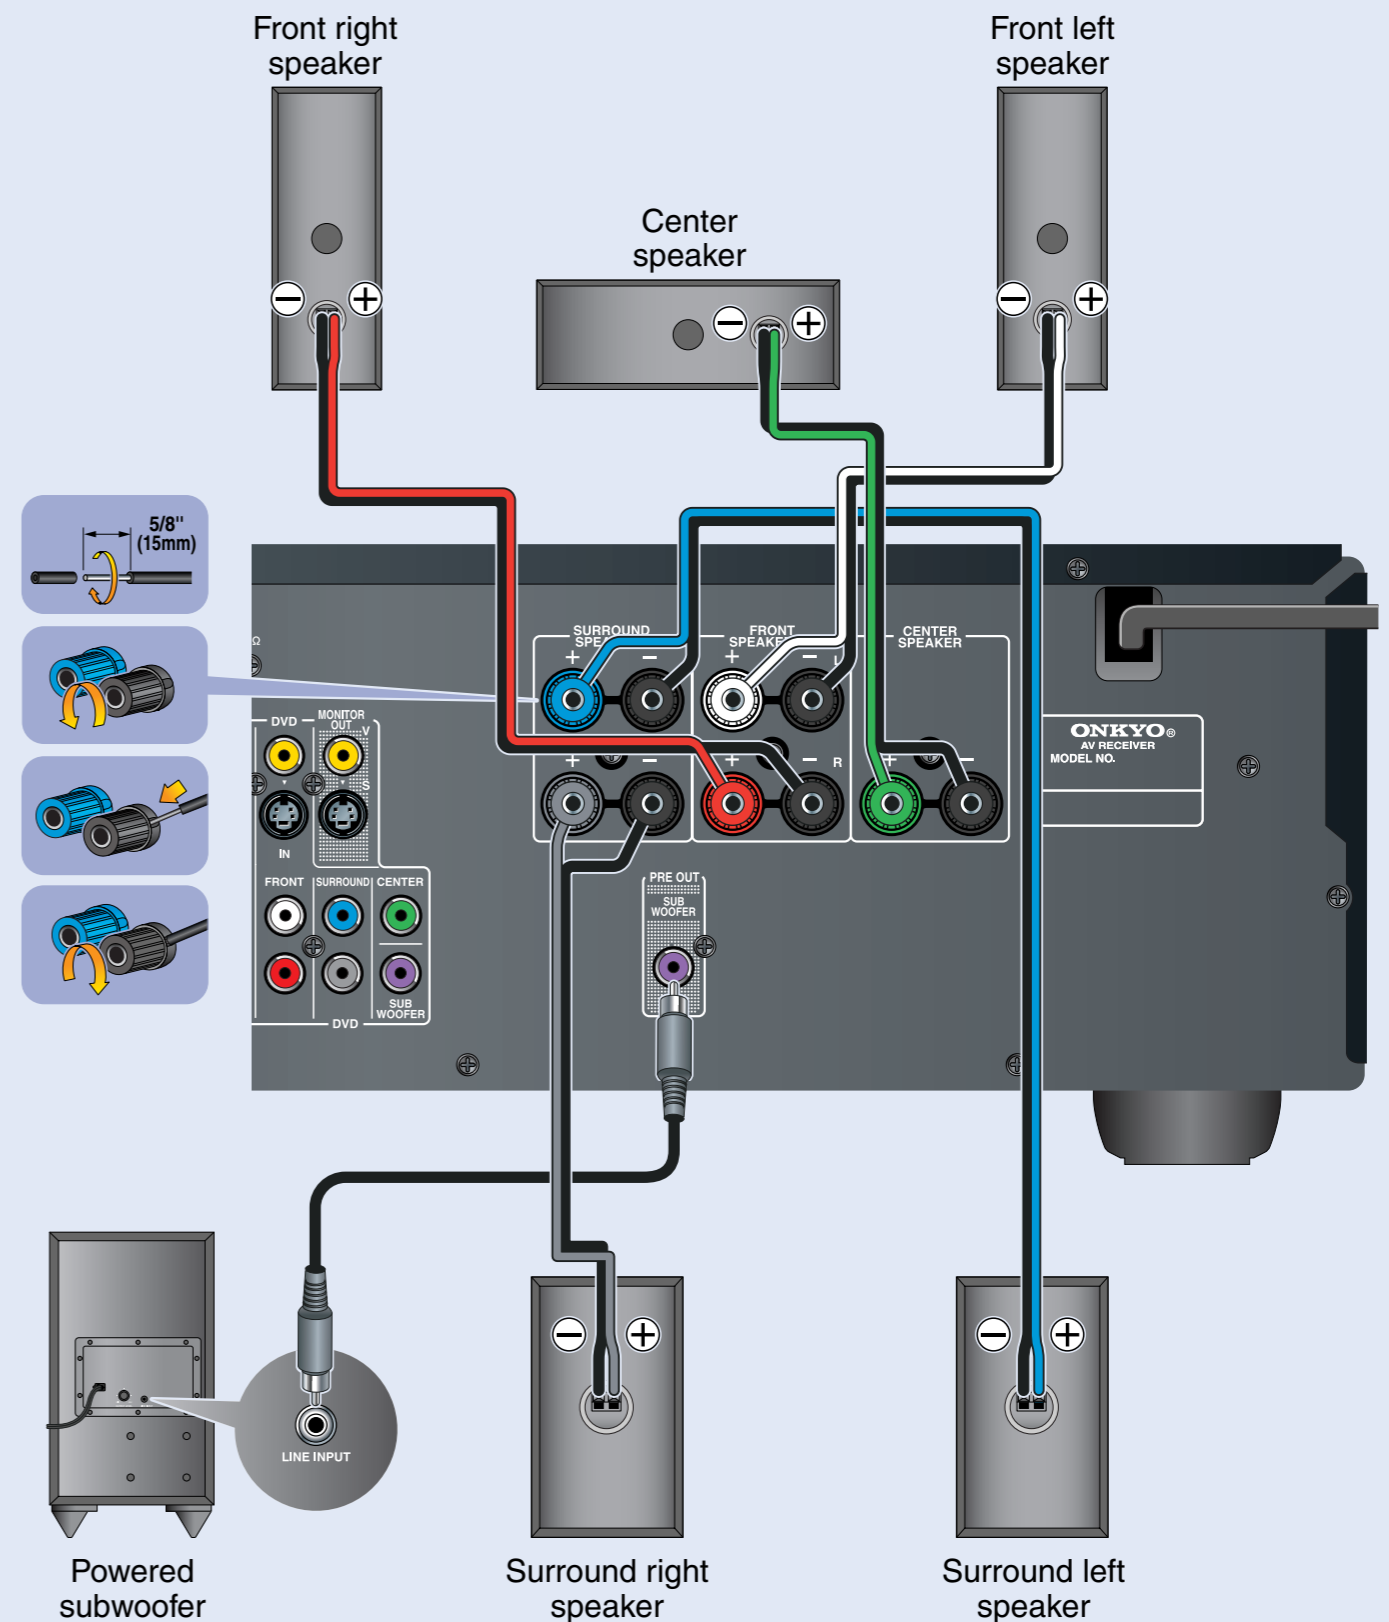

Speaker Hookup

See the other side of this sheet for the AV component hookup.

(C) Copyright 2007 ONKYO CORPORATION Japan. All rights reserved.

SN 29344428