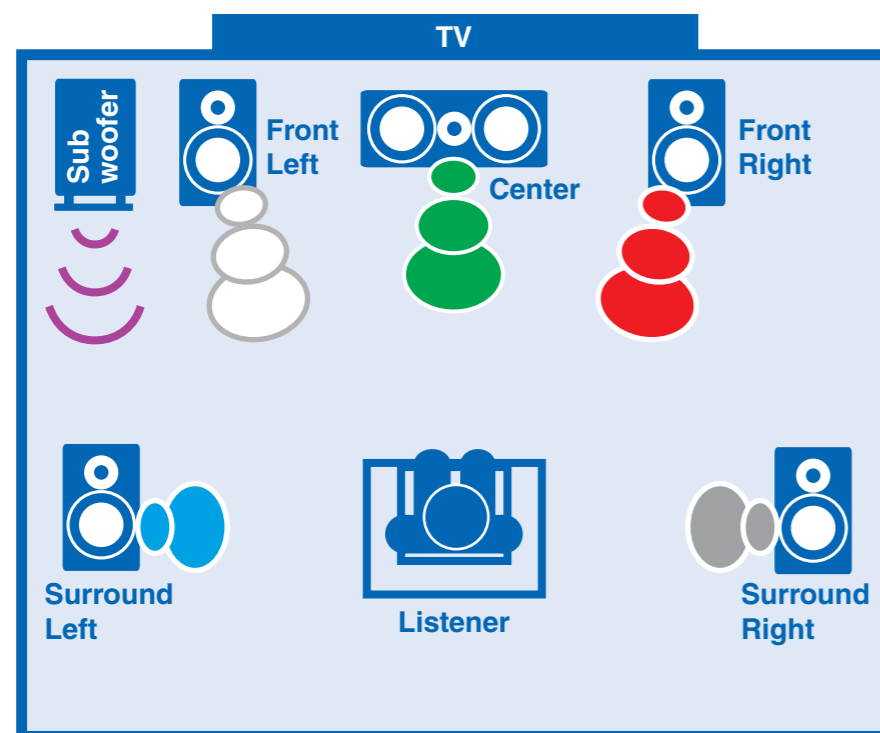

QUICK SETUP

Model : HT-R508

Thank you for purchasing this product.
This quick setup sheet shows the typical hookup method for connecting speakers and AV components (DVD player, TV, cable/satellite receiver).
For more detailed hookup information and operating instructions, please see the Instruction Manual.

Speaker Layout

Position the speakers as shown below.

Speaker Hookup

See the other side of this sheet for the AV component hookup.

(C) Copyright 2007 ONKYO CORPORATION Japan. All rights reserved.

SN 29344428

AV Component Hookup

See the other side of this sheet for the Speaker hookup. 

If you have an HDMI-compatible TV and players, you can connect them to the AV receiver with HDMI cables. The audio and video signals received via the HDMI inputs are output by the HDMI OUT as they are (pass-through). To listen through the speakers connected to the AV receiver, please make the audio connections shown below.

On the front panel

Assigning the Digital Input

If there's no sound, press the [DIGITAL INPUT] button repeatedly until sound is heard. The digital input is now properly assigned. If you connect your DVD player to the AV receiver's COAXIAL 1 DIGITAL IN, and your cable/satellite receiver to the COAXIAL 2 DIGITAL IN, as shown, it's not necessary to assign the digital input.