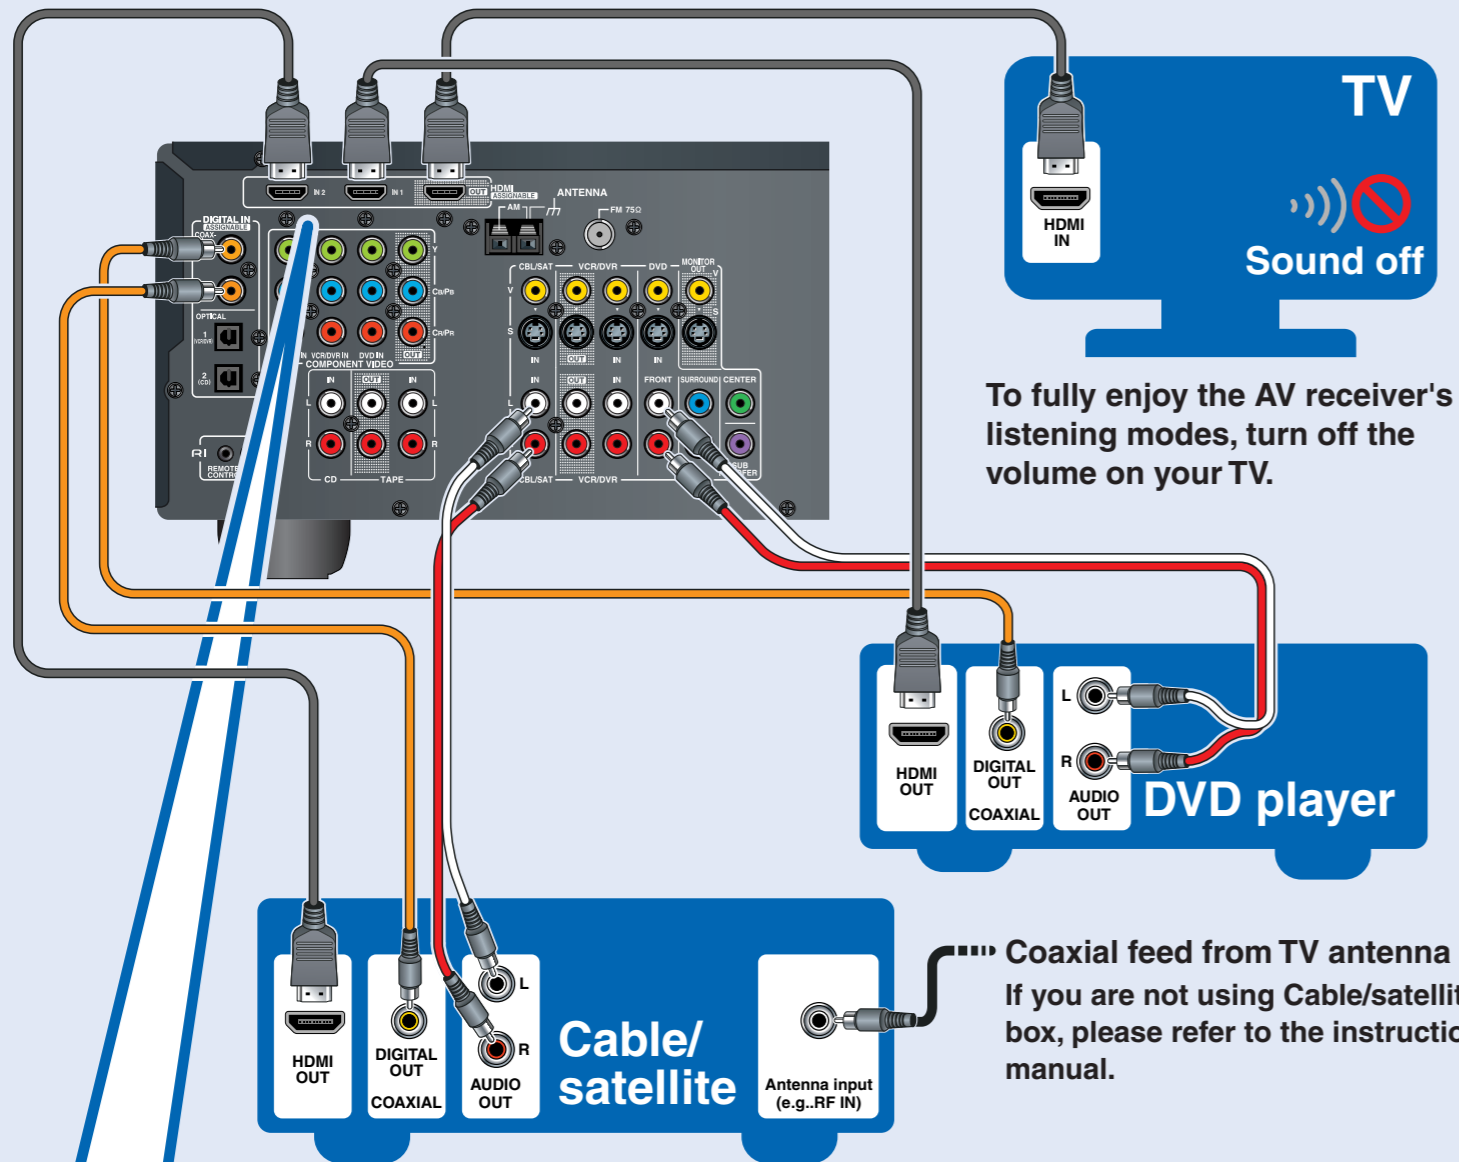

QUICK SETUP

Model : HT-R508

Thank you for purchasing this product.
This quick setup sheet shows the typical hookup method for connecting speakers and AV components (DVD player, TV, cable/satellite receiver).
For more detailed hookup information and operating instructions, please see the Instruction Manual.

AV Component Hookup

See the other side of this sheet for the Speaker hookup. 

If you have an HDMI-compatible TV and players, you can connect them to the AV receiver with HDMI cables. The audio and video signals received via the HDMI inputs are output by the HDMI OUT as they are (pass-through). To listen through the speakers connected to the AV receiver, please make the audio connections shown below.

IF NO HDMI

If your TV or player doesn't support HDMI, use the analog or digital connections shown below.

Assigning the HDMI Input

If you connect a video component to an HDMI input, you must assign that HDMI Input to an input selector in Setup. If you make the same connections as shown here, you must assign the "HDMI DVD" setting to "IN1", and assign the "HDMI CBL" setting to "IN2".

On the front panel

Assigning the Digital Input

If there's no sound, press the [DIGITAL INPUT] button repeatedly until sound is heard. The digital input is now properly assigned. If you connect your DVD player to the AV receiver's COAXIAL 1 DIGITAL IN, and your cable/satellite receiver to the COAXIAL 2 DIGITAL IN, as shown, it's not necessary to assign the digital input.