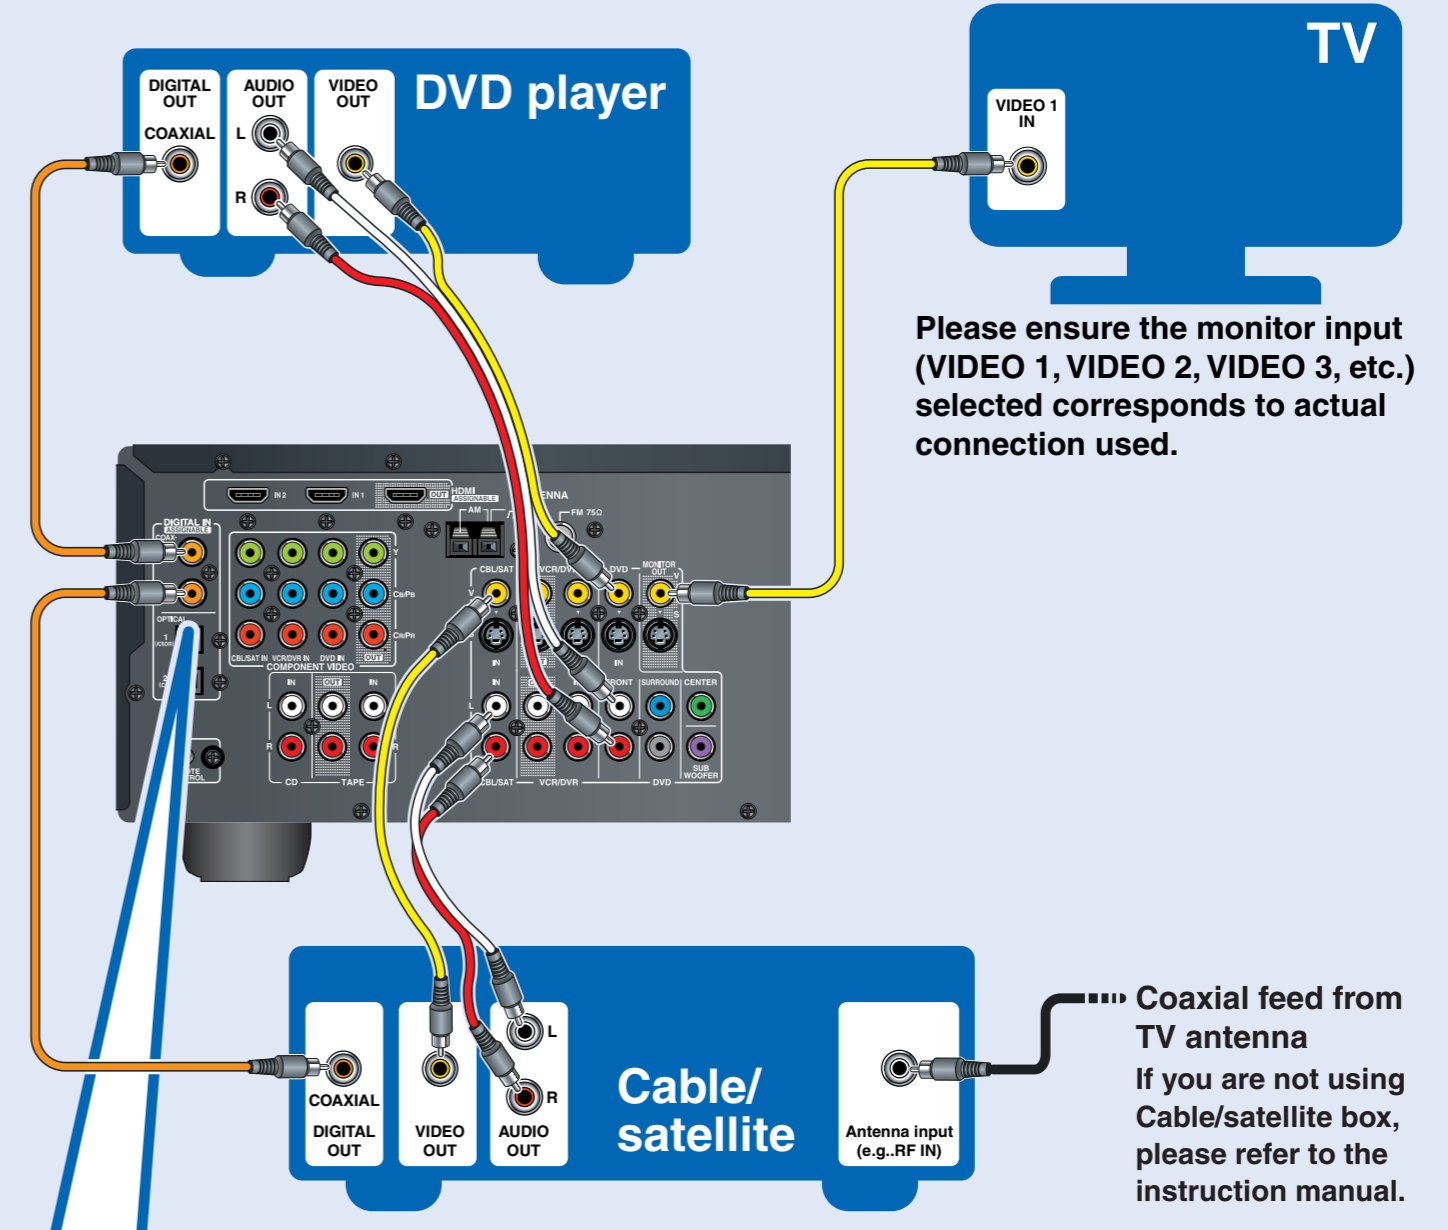

QUICK SETUP

Model : HT-R508

Thank you for purchasing this product.
This quick setup sheet shows the typical hookup method for connecting speakers and AV components (DVD player, TV, cable/satellite receiver).
For more detailed hookup information and operating instructions, please see the Instruction Manual.

AV Component Hookup

See the other side of this sheet for the Speaker hookup. 

If you have an HDMI-compatible TV and players, you can connect them to the AV receiver with HDMI cables. The audio and video signals received via the HDMI inputs are output by the HDMI OUT as they are (pass-through). To listen through the speakers connected to the AV receiver, please make the audio connections shown below.

IF NO HDMI

If your TV or player doesn't support HDMI, use the analog or digital connections shown below.

Assigning the HDMI Input

If you connect a video component to an HDMI input, you must assign that HDMI Input to an input selector in Setup. If you make the same connections as shown here, you must assign the "HDMI DVD" setting to "IN1", and assign the "HDMI CBL" setting to "IN2".

On the front panel

Assigning the Digital Input

If there's no sound, press the [DIGITAL INPUT] button repeatedly until sound is heard. The digital input is now properly assigned. If you connect your DVD player to the AV receiver's COAXIAL 1 DIGITAL IN, and your cable/satellite receiver to the COAXIAL 2 DIGITAL IN, as shown, it's not necessary to assign the digital input.