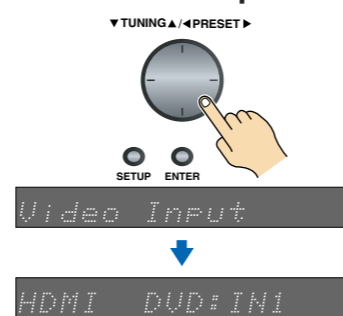

QUICK SETUP

Model : HT-R508

Thank you for purchasing this product.
This quick setup sheet shows the typical hookup method for connecting speakers and AV components (DVD player, TV, cable/satellite receiver).
For more detailed hookup information and operating instructions, please see the Instruction Manual.

AV Component Hookup

See the other side of this sheet for the Speaker hookup. 

If you have an HDMI-compatible TV and players, you can connect them to the AV receiver with HDMI cables. The audio and video signals received via the HDMI inputs are output by the HDMI OUT as they are (pass-through). To listen through the speakers connected to the AV receiver, please make the audio connections shown below.

IF NO HDMI

If your TV or player doesn't support HDMI, use the analog or digital connections shown below.

Assigning the HDMI Input

If you connect a video component to an HDMI input, you must assign that HDMI Input to an input selector in Setup. If you make the same connections as shown here, you must assign the "HDMI DVD" setting to "IN1", and assign the "HDMI CBL" setting to "IN2".

On the front panel

Assigning the Digital Input

If there's no sound, press the [DIGITAL INPUT] button repeatedly until sound is heard. The digital input is now properly assigned. If you connect your DVD player to the AV receiver's COAXIAL 1 DIGITAL IN, and your cable/satellite receiver to the COAXIAL 2 DIGITAL IN, as shown, it's not necessary to assign the digital input.