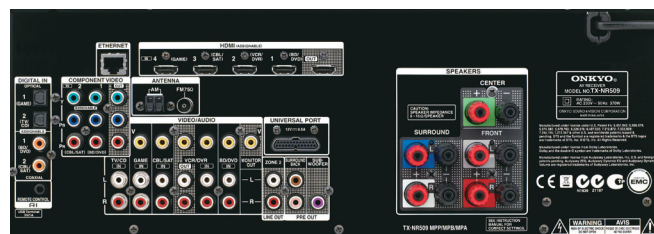

Rear View

Onkyo Sound & Vision Corporation 2-1 Nishin-cho, Neyagawa-shi, Osaka 572-8540, JAPAN <http://www.onkyo.com/>
Onkyo Europe Electronics GmbH Liegnitzerstrasse 6, 82194 Grobenzell, GERMANY Tel: 49-8142-4401-0 Fax: 49-8142-4401-555 <http://www.eu.onkyo.com/>
Onkyo Europe Electronics GmbH (UK Branch) The Coach House, 81A High Street, Marlow, Buckinghamshire SL7 1AB, UNITED KINGDOM Tel: +44(0)1628-473350 Fax: +44(0)1628-401700
<http://www.onkyo.co.uk/>

Download from www.Somanuals.com. All Manuals Search And Download.