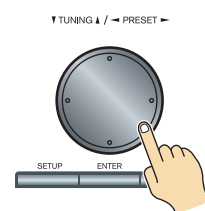

Speaker Layout (Main Room)

Speaker Hookup

See the other side of this sheet for the AV component hookup.

AV Component Hookup

See the other side of this sheet for the Speaker hookup.

With an HDMI cable you can send both audio and video with a single cable, making connecting simple and keeping wires neat. If you have an HDMI-compatible TV and players, you can connect them to the AV receiver with HDMI cables. Digital audio signals received at HDMI IN input are output by the speakers and headphones connected to the AV receiver.

IF NO HDMI

If your TV or player doesn't support HDMI, use the analog or digital connections shown below.

Assigning the HDMI Input

If you connect a video component to an HDMI input, you must assign that HDMI Input to an input selector in Setup. If you make the same connections as shown here, you must assign the "DVD/BD" setting to "HDMI 1", and assign the "CBL/SAT" setting to "HDMI 3".

On the front panel

```
1. Input Assign
↓
1-1. HDMI
↓
DVD/BD :HDMI1
```

Assigning the Digital Input

If there's no sound, you'll need to assign the digital inputs as necessary using the setup menus on the AV receiver's display. If you connect your DVD/BD player to the AV receiver's DIGITAL IN COAXIAL 1, and your cable/satellite receiver to the DIGITAL IN COAXIAL 2, as shown, it's not necessary to assign the digital input.