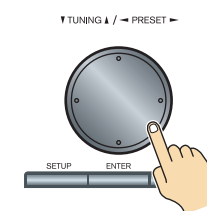

Assigning the Digital Input

If there's no sound, you'll need to assign the digital inputs as necessary using the setup menus on the AV receiver's display. If you connect your DVD/BD player to the AV receiver's DIGITAL IN COAXIAL 1, and your cable/satellite receiver to the DIGITAL IN COAXIAL 2, as shown, it's not necessary to assign the digital input.

On the front panel