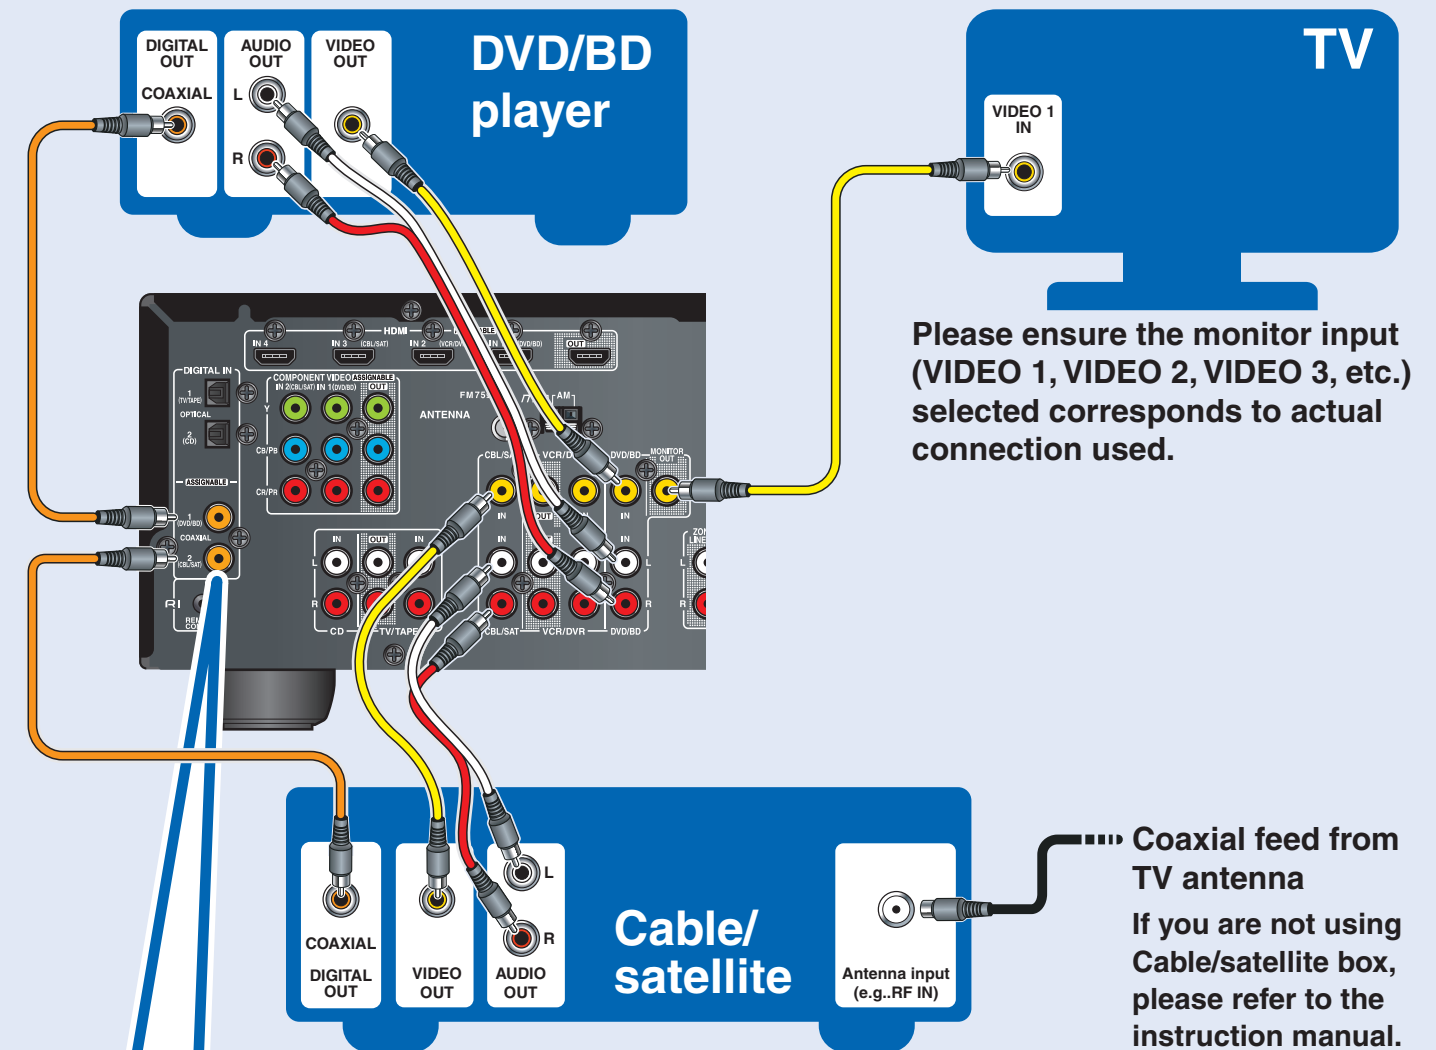

QUICK SETUP

Model : TX-SR577

Thank you for purchasing this product.
 This quick setup sheet shows the typical hookup method for connecting speakers and AV components (DVD player, TV, cable/satellite receiver).
 For more detailed hookup information and operating instructions, please see the Instruction Manual.

Speaker Layout (Main Room)

Speaker Hookup

See the other side of this sheet for the AV component hookup.

AV Component Hookup

See the other side of this sheet for the Speaker hookup.

With an HDMI cable you can send both audio and video with a single cable, making connecting simple and keeping wires neat. If you have an HDMI-compatible TV and players, you can connect them to the AV receiver with HDMI cables. Digital audio signals received at HDMI IN input are output by the speakers and headphones connected to the AV receiver.

IF NO HDMI

If your TV or player doesn't support HDMI, use the analog or digital connections shown below.

Assigning the HDMI Input

If you connect a video component to an HDMI input, you must assign that HDMI Input to an input selector in Setup. If you make the same connections as shown here, you must assign the "DVD/BD" setting to "HDMI 1", and assign the "CBL/SAT" setting to "HDMI 3".

On the front panel

```
1. Input Assign
↓
1-1. HDMI
↓
DVD/BD :HDMI1
```

Assigning the Digital Input

If there's no sound, you'll need to assign the digital inputs as necessary using the setup menus on the AV receiver's display. If you connect your DVD/BD player to the AV receiver's DIGITAL IN COAXIAL 1, and your cable/satellite receiver to the DIGITAL IN COAXIAL 2, as shown, it's not necessary to assign the digital input.