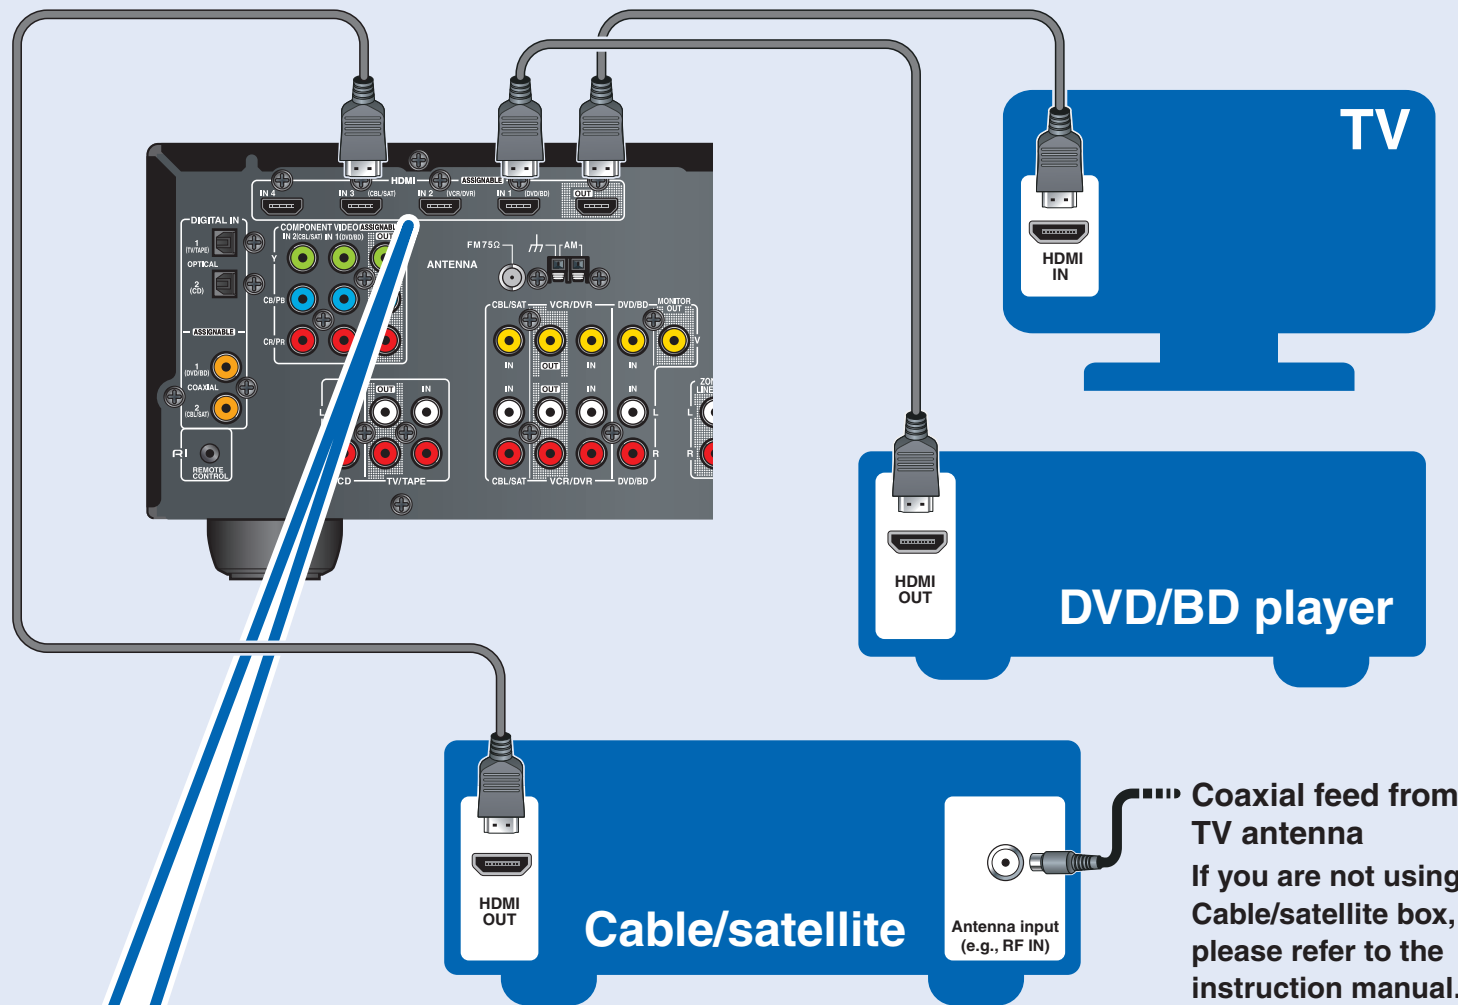

QUICK SETUP

Model : TX-SR577

Thank you for purchasing this product.
 This quick setup sheet shows the typical hookup method for connecting speakers and AV components (DVD player, TV, cable/satellite receiver).
 For more detailed hookup information and operating instructions, please see the Instruction Manual.

Speaker Layout (Main Room)

Speaker Hookup

See the other side of this sheet for the AV component hookup.

AV Component Hookup

See the other side of this sheet for the Speaker hookup.

With an HDMI cable you can send both audio and video with a single cable, making connecting simple and keeping wires neat. If you have an HDMI-compatible TV and players, you can connect them to the AV receiver with HDMI cables. Digital audio signals received at HDMI IN input are output by the speakers and headphones connected to the AV receiver.

IF NO HDMI

If your TV or player doesn't support HDMI, use the analog or digital connections shown below.

Assigning the HDMI Input

If you connect a video component to an HDMI input, you must assign that HDMI Input to an input selector in Setup. If you make the same connections as shown here, you must assign the "DVD/BD" setting to "HDMI 1", and assign the "CBL/SAT" setting to "HDMI 3".

On the front panel

```
1. Input Assign
↓
1-1. HDMI
↓
DVD/BD :HDMI1
```

Assigning the Digital Input

If there's no sound, you'll need to assign the digital inputs as necessary using the setup menus on the AV receiver's display. If you connect your DVD/BD player to the AV receiver's DIGITAL IN COAXIAL 1, and your cable/satellite receiver to the DIGITAL IN COAXIAL 2, as shown, it's not necessary to assign the digital input.