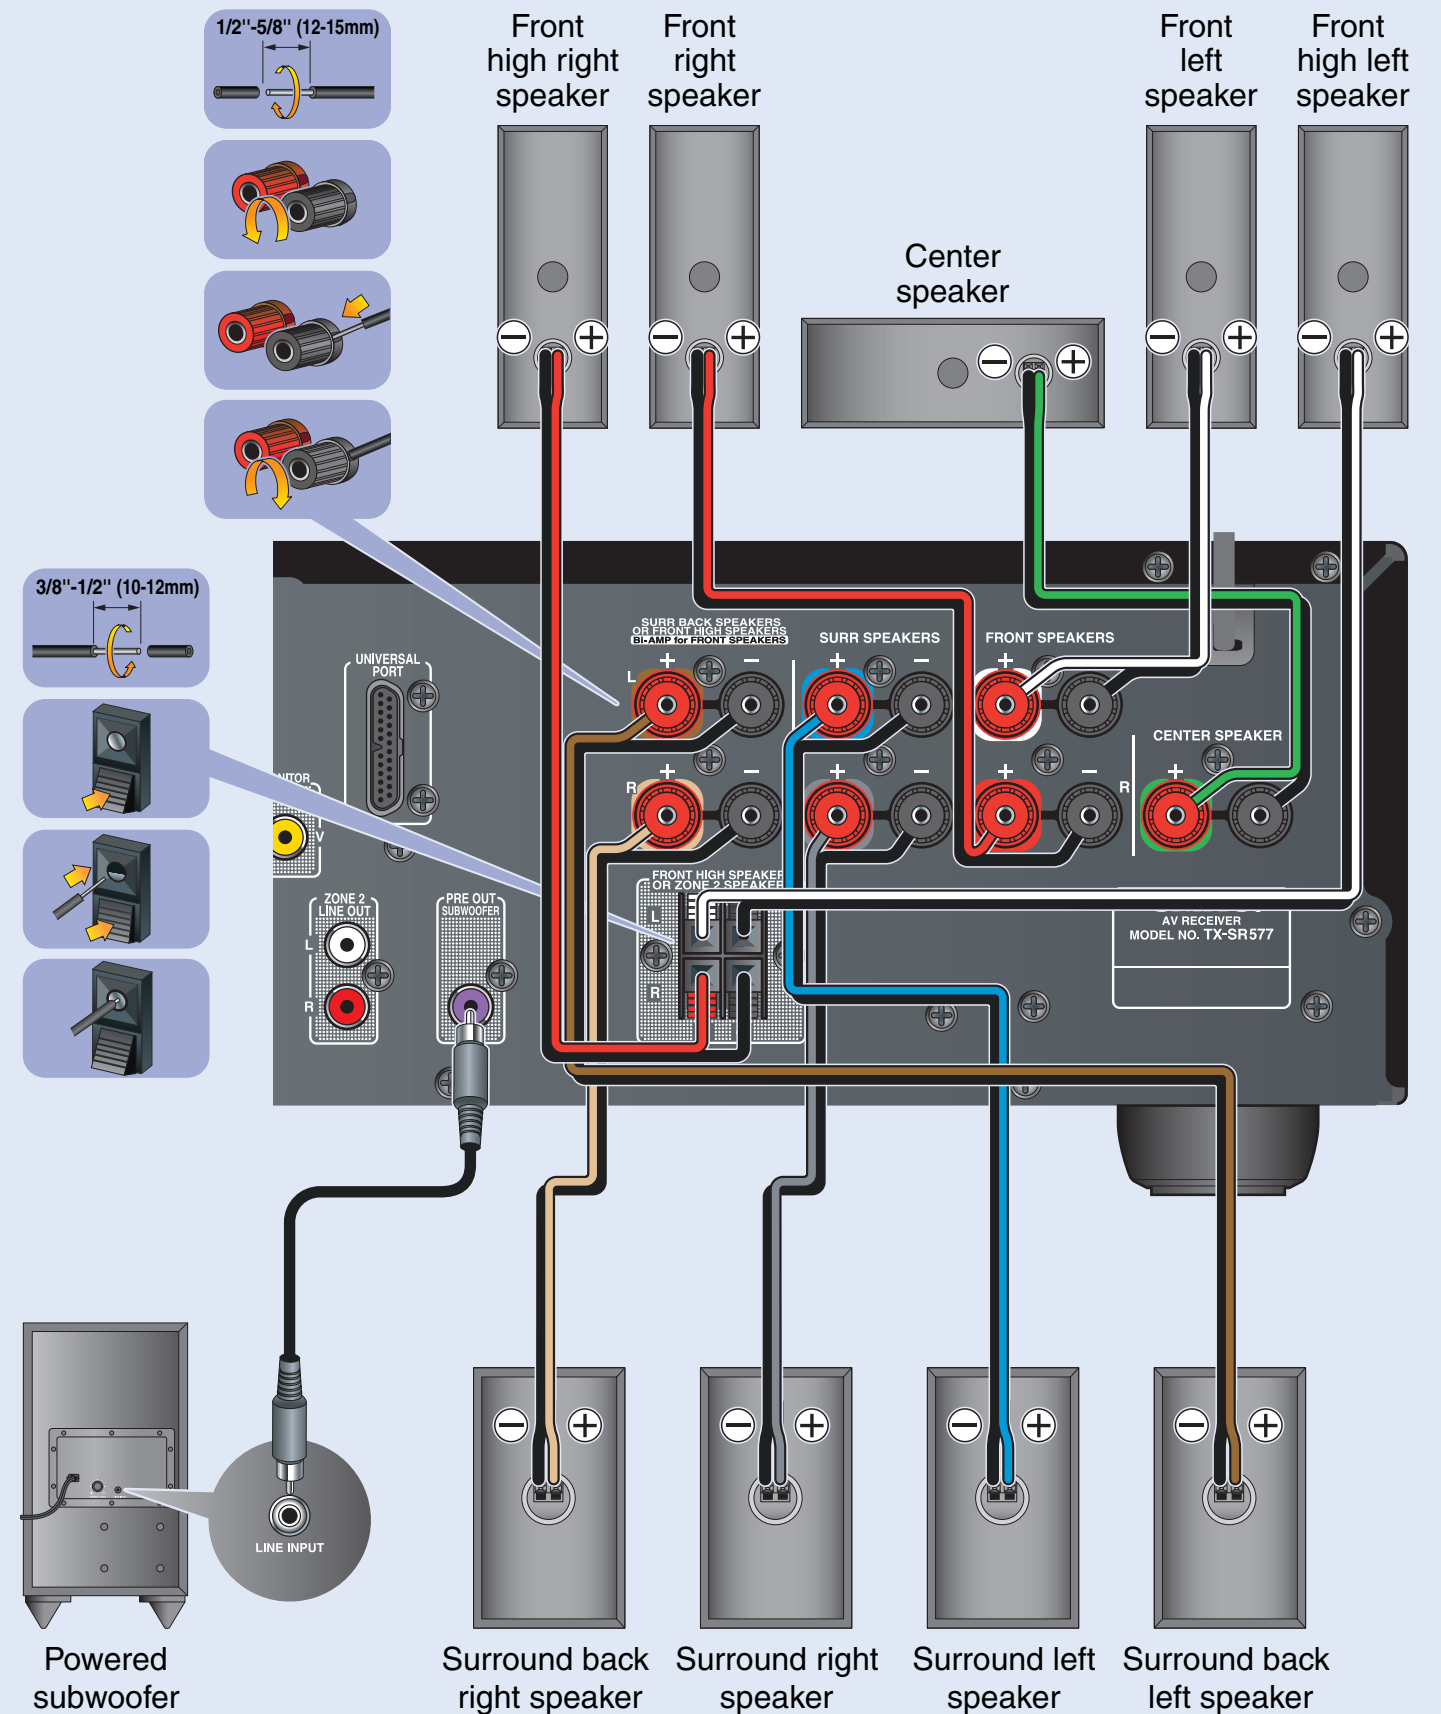

QUICK SETUP

Model : TX-SR577

Thank you for purchasing this product.
 This quick setup sheet shows the typical hookup method for connecting speakers and AV components (DVD player, TV, cable/satellite receiver).
 For more detailed hookup information and operating instructions, please see the Instruction Manual.

Speaker Layout (Main Room)

Speaker Hookup

See the other side of this sheet for the AV component hookup.

AV Component Hookup

See the other side of this sheet for the Speaker hookup.

With an HDMI cable you can send both audio and video with a single cable, making connecting simple and keeping wires neat. If you have an HDMI-compatible TV and players, you can connect them to the AV receiver with HDMI cables. Digital audio signals received at HDMI IN input are output by the speakers and headphones connected to the AV receiver.

IF NO HDMI

If your TV or player doesn't support HDMI, use the analog or digital connections shown below.

Assigning the HDMI Input

If you connect a video component to an HDMI input, you must assign that HDMI Input to an input selector in Setup. If you make the same connections as shown here, you must assign the "DVD/BD" setting to "HDMI 1", and assign the "CBL/SAT" setting to "HDMI 3".

On the front panel

```
1. Input Assign
↓
1-1. HDMI
↓
DVD/BD :HDMI1
```

Assigning the Digital Input

If there's no sound, you'll need to assign the digital inputs as necessary using the setup menus on the AV receiver's display. If you connect your DVD/BD player to the AV receiver's DIGITAL IN COAXIAL 1, and your cable/satellite receiver to the DIGITAL IN COAXIAL 2, as shown, it's not necessary to assign the digital input.