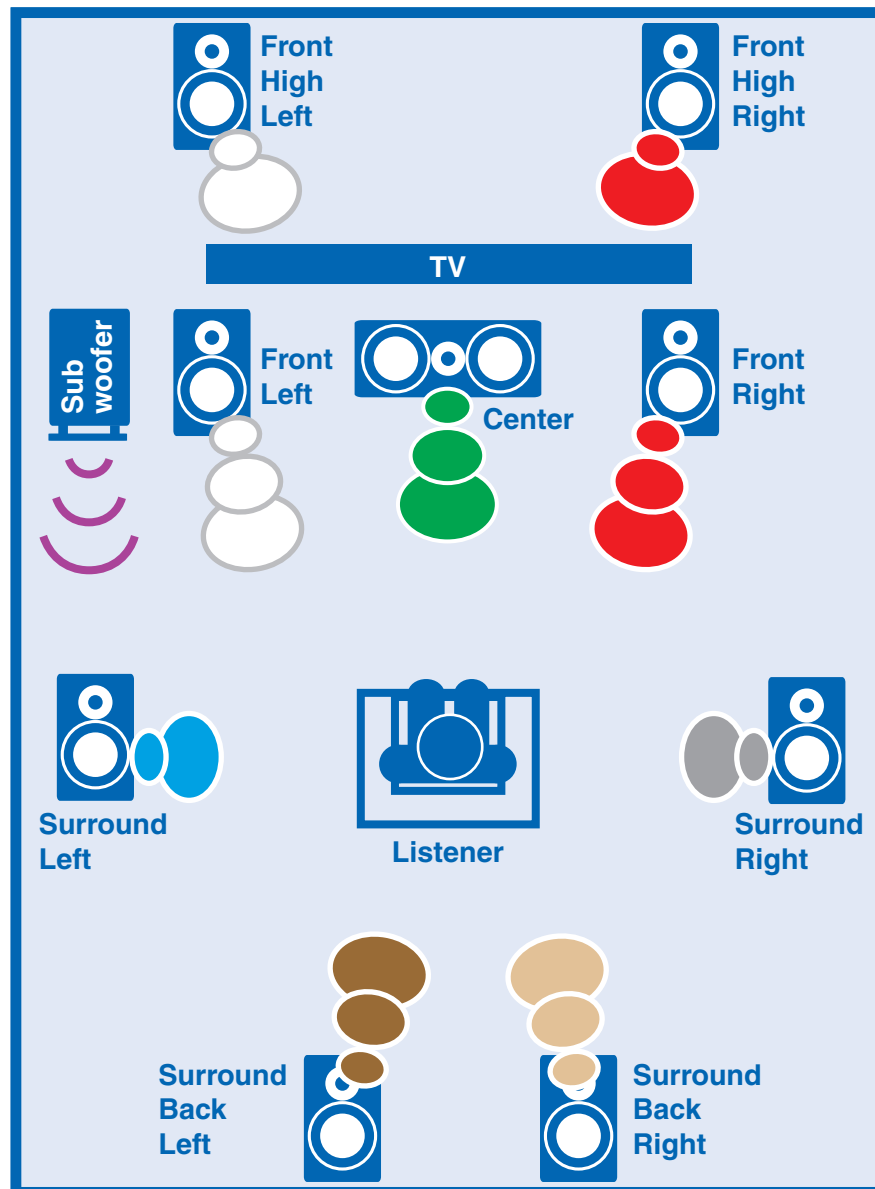

QUICK SETUP

Model : TX-SR577

Thank you for purchasing this product.
 This quick setup sheet shows the typical hookup method for connecting speakers and AV components (DVD player, TV, cable/satellite receiver).
 For more detailed hookup information and operating instructions, please see the Instruction Manual.

Speaker Layout (Main Room)

Speaker Hookup

See the other side of this sheet for the AV component hookup.

AV Component Hookup

See the other side of this sheet for the Speaker hookup.

With an HDMI cable you can send both audio and video with a single cable, making connecting simple and keeping wires neat. If you have an HDMI-compatible TV and players, you can connect them to the AV receiver with HDMI cables. Digital audio signals received at HDMI IN input are output by the speakers and headphones connected to the AV receiver.

IF NO HDMI

If your TV or player doesn't support HDMI, use the analog or digital connections shown below.

Assigning the HDMI Input

If you connect a video component to an HDMI input, you must assign that HDMI Input to an input selector in Setup. If you make the same connections as shown here, you must assign the "DVD/BD" setting to "HDMI 1", and assign the "CBL/SAT" setting to "HDMI 3".

On the front panel

```
1. Input Assign
↓
1-1. HDMI
↓
DVD/BD :HDMI1
```

Assigning the Digital Input

If there's no sound, you'll need to assign the digital inputs as necessary using the setup menus on the AV receiver's display. If you connect your DVD/BD player to the AV receiver's DIGITAL IN COAXIAL 1, and your cable/satellite receiver to the DIGITAL IN COAXIAL 2, as shown, it's not necessary to assign the digital input.