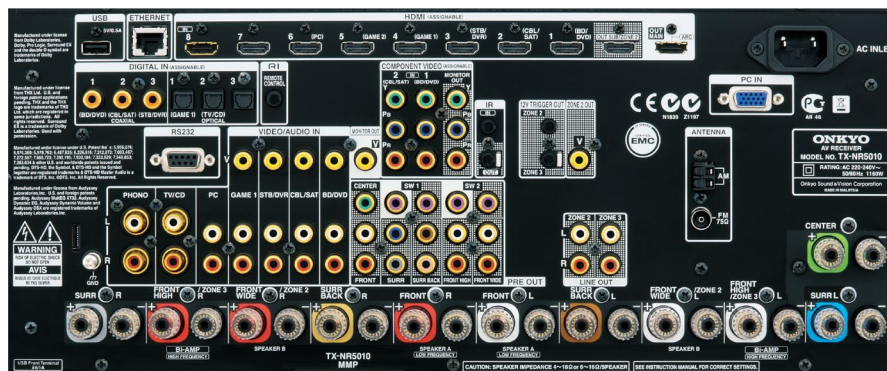

Video Section

Input Sensitivity/Output Level and Impedance	
Video	1.0 Vp–p/75 Ω (Component Y) 0.7 Vp–p/75 Ω (Component Pb/Cb, Pr/Cr) 1.0 Vp–p/75 Ω (Composite)
Component Video Frequency Response	
	5 Hz–100 MHz/±0 dB, -3 dB

Tuner Section

Tuning Frequency Range	
FM	87.5 MHz–108 MHz
AM	522 kHz–1,611 kHz 530 kHz–1,710 kHz
FM/AM Preset Memory	
	40 Stations

General

Power Supply	
	AC 220–240 V~, 50/60 Hz
Power Consumption	
	1,160 W
Standby Power Consumption	
	0.15 W
Dimensions (W x H x D)	
	435 x 198.5 x 463.5 mm
Weight	
	25.0 kg

CARTON

Dimensions (W x H x D)	
	610 x 337 x 594 mm
Weight	
	29.0 kg

Supplied Accessories

1. Indoor FM Antenna • AM Loop Antenna • Speaker Cable Labels
   - Speaker Set-Up Microphone • Instruction Manual
   - Quick Start Guide • Remote Controller • AA (R6) Batteries* x 2
2. *Not included with Chinese model.

Text on receiver may vary with region.

Onkyo Sound & Vision Corporation Kilahama Chuo Bldg. 2-2-22 Kilahama, Chuo-ku, Osaka 541-0041 JAPAN <http://www.onkyo.com/>
Onkyo Europe Electronics GmbH Liegertstrasse 6, 82194 Grobenzell, GERMANY Tel: 49-8142-4401-0 Fax: 49-8142-4401-555 <http://www.eu.onkyo.com/>
Onkyo Europe Electronics GmbH (UK Branch) The Coach House, 81A High Street, Marlow, Buckinghamshire SL7 1AB, UNITED KINGDOM Tel: +44(0)1628-473350 Fax: +44(0)1628-401700
<http://www.onkyo.co.uk/>
Onkyo China Limited Unit 1033, 10/F, Star House, No. 3, Salisbury Road, Tsim Sha Tsui, Kowloon, Hong Kong, CHINA Tel: 852-2429-3118 Fax: 852-2428-9039 <http://www.onkyochina.com/>
Download from www.Somanuals.com. All Manuals Search And Download.