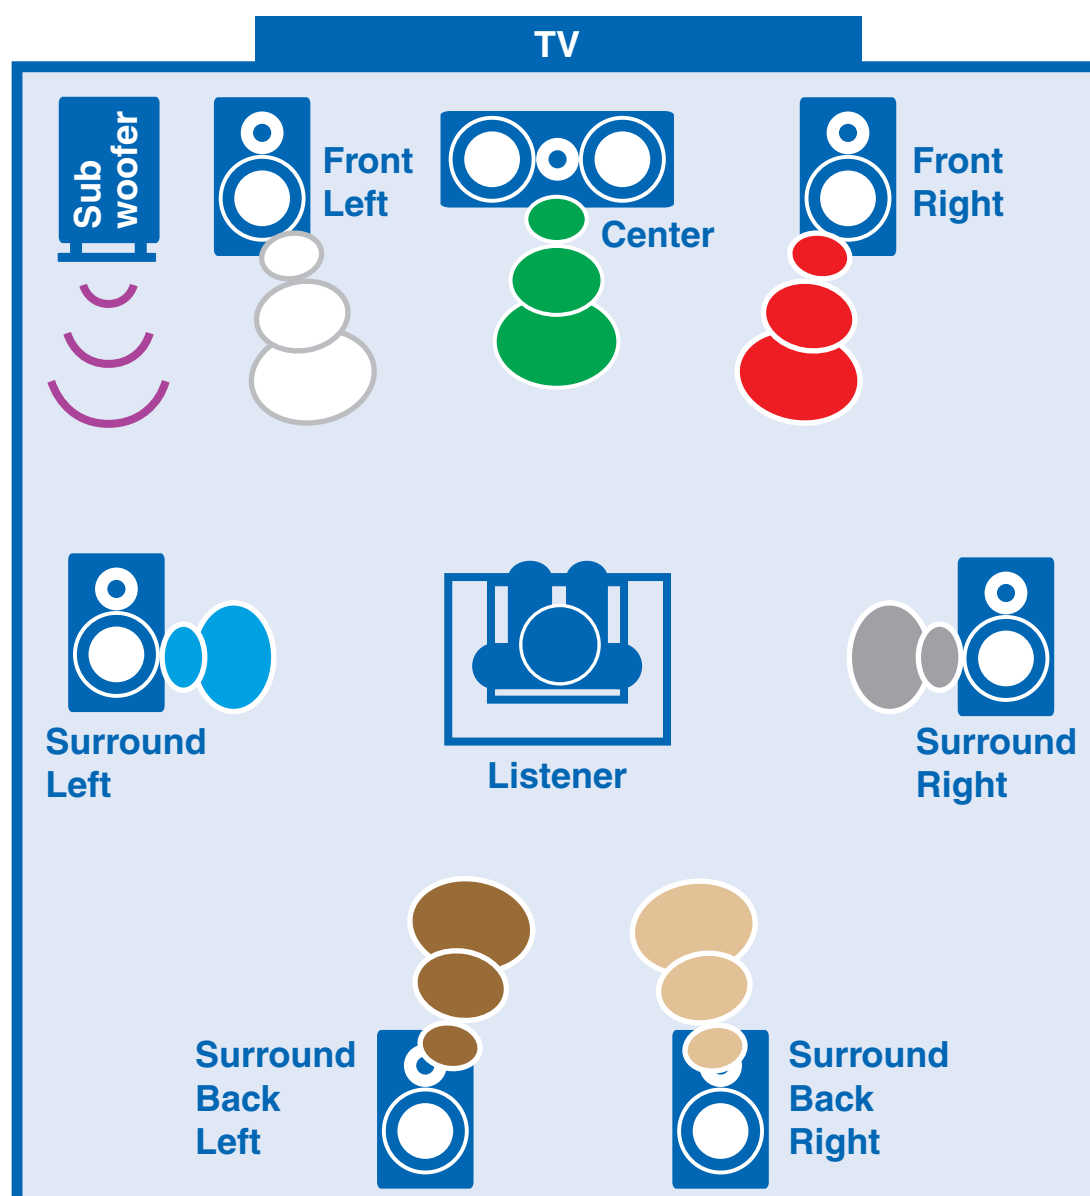

QUICK SETUP

Model : TX-SR605/TX-SA605/TX-SA8560

Thank you for purchasing this product.
This quick setup sheet shows the typical hookup method for connecting speakers and AV components (DVD player, TV, cable/satellite receiver).
For more detailed hookup information and operating instructions, please see the Instruction Manual.

Speaker Layout (Main Room)

Speaker Hookup

See the other side of this sheet for the AV component hookup.

AV Component Hookup

See the other side of this sheet for the Speaker hookup.

With an HDMI cable you can send both audio and video with a single cable, making connecting simple and keeping wires neat. If you have an HDMI-compatible TV and players, you can connect them to the AV receiver with HDMI cables. Digital audio signals received at HDMI IN 1 or 2 are output by the speakers and headphones connected to the AV receiver.

IF NO HDMI

If your TV or player doesn't support HDMI, use the analog or digital connections shown below.

Setting the Monitor Out

When the TV is connected to an HDMI input, the HDMI Monitor setting on the AV receiver/AV amplifier must be set to "Yes."

On the front panel

Assigning the Digital Input

If there's no sound, press the [DIGITAL INPUT] button repeatedly until sound is heard. The digital input is now properly assigned. If you connect your DVD player to the AV receiver's COAXIAL 1 DIGITAL IN, and your cable/satellite receiver to the COAXIAL 2 DIGITAL IN, as shown, it's not necessary to assign the digital input.