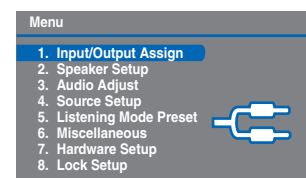

On the front panel