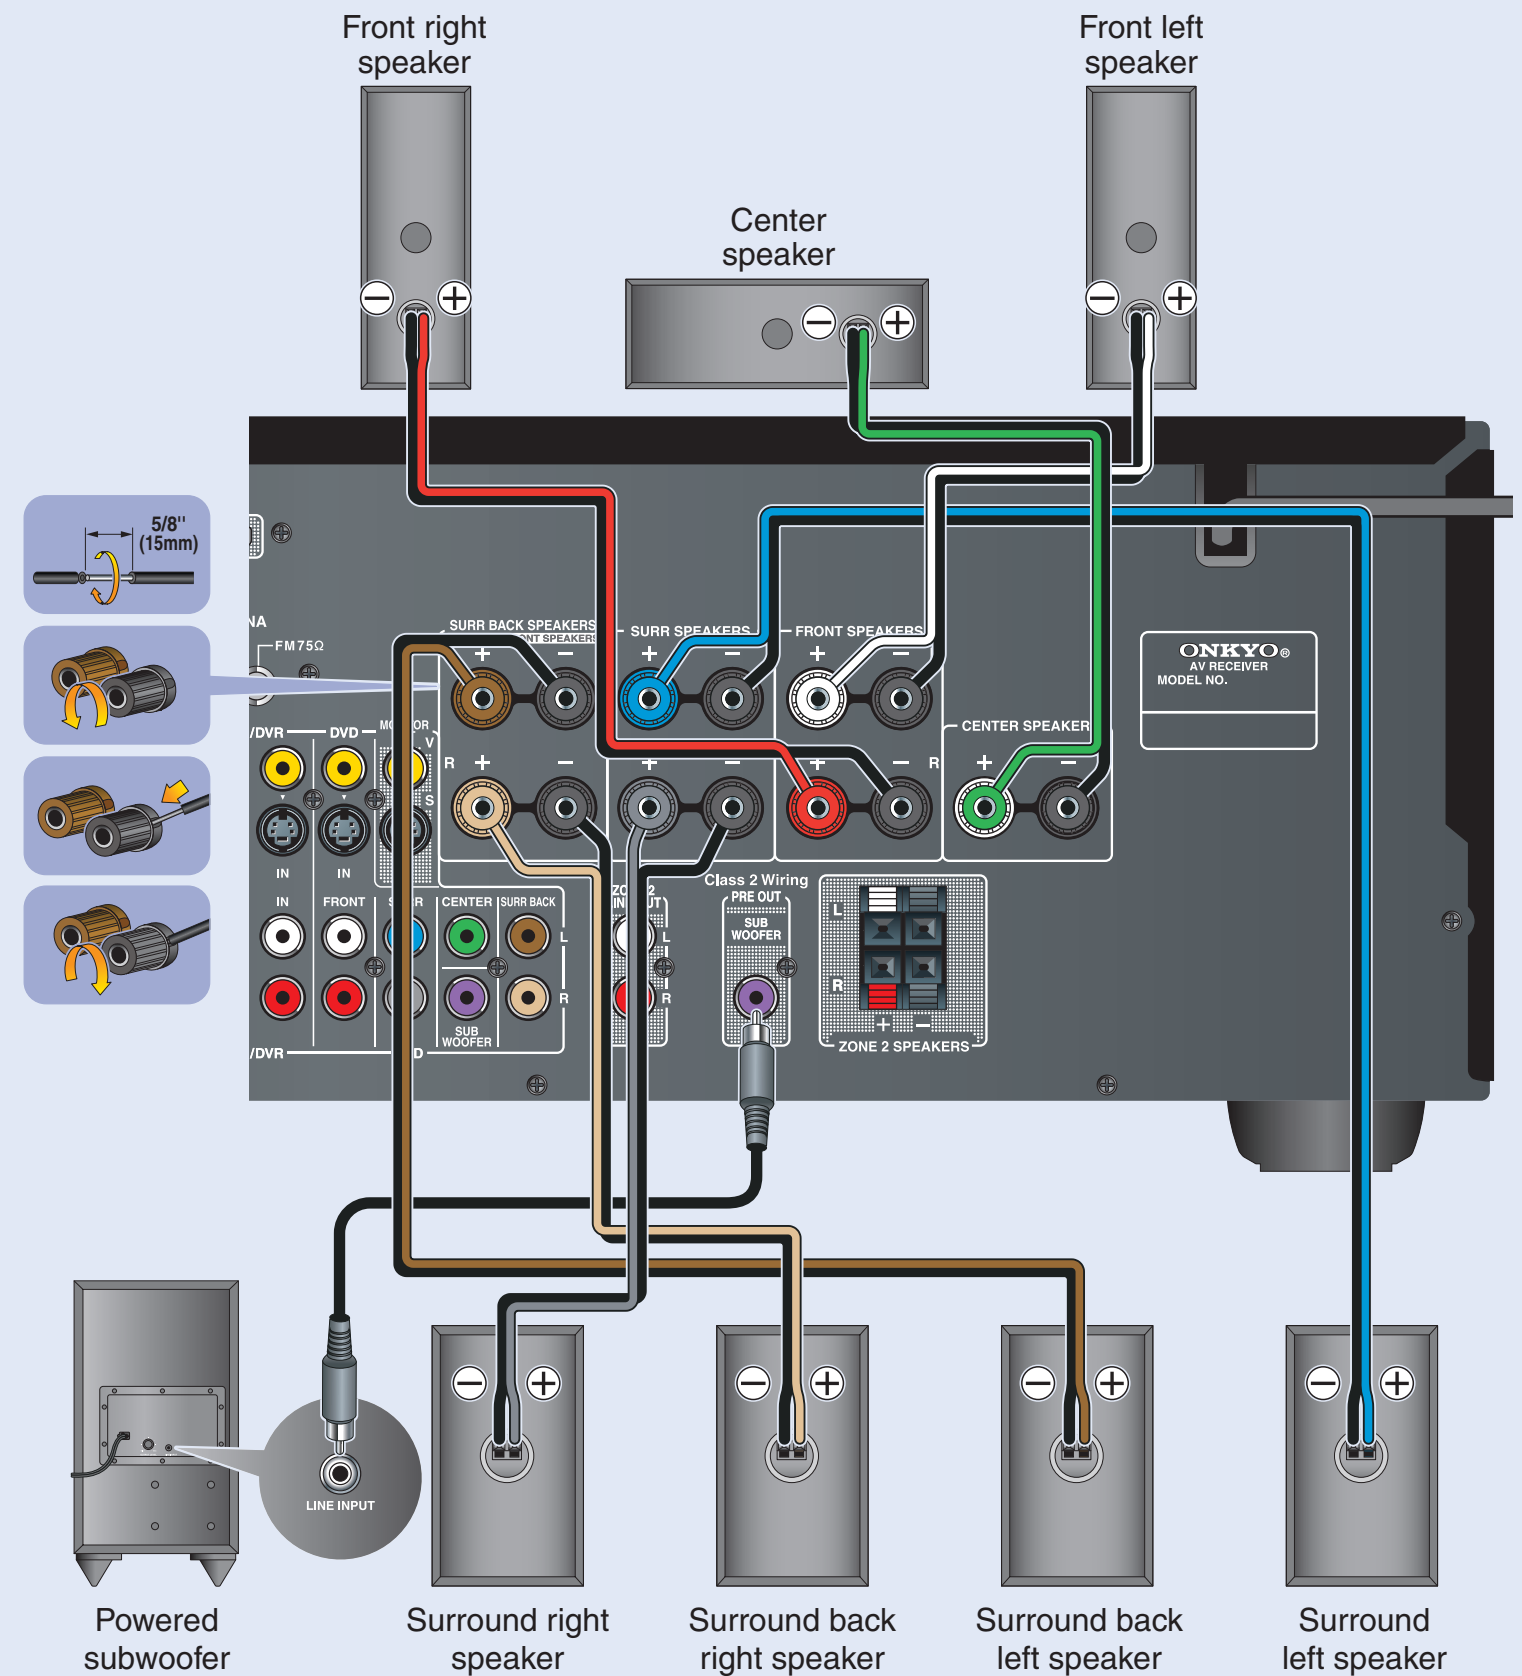

QUICK SETUP

Model : TX-SR605/TX-SA605/TX-SA8560

Thank you for purchasing this product.
This quick setup sheet shows the typical hookup method for connecting speakers and AV components (DVD player, TV, cable/satellite receiver).
For more detailed hookup information and operating instructions, please see the Instruction Manual.

Speaker Layout (Main Room)

Speaker Hookup

See the other side of this sheet for the AV component hookup.

AV Component Hookup

See the other side of this sheet for the Speaker hookup.

With an HDMI cable you can send both audio and video with a single cable, making connecting simple and keeping wires neat. If you have an HDMI-compatible TV and players, you can connect them to the AV receiver with HDMI cables. Digital audio signals received at HDMI IN 1 or 2 are output by the speakers and headphones connected to the AV receiver.

IF NO HDMI

If your TV or player doesn't support HDMI, use the analog or digital connections shown below.

Setting the Monitor Out

When the TV is connected to an HDMI input, the HDMI Monitor setting on the AV receiver/AV amplifier must be set to "Yes."