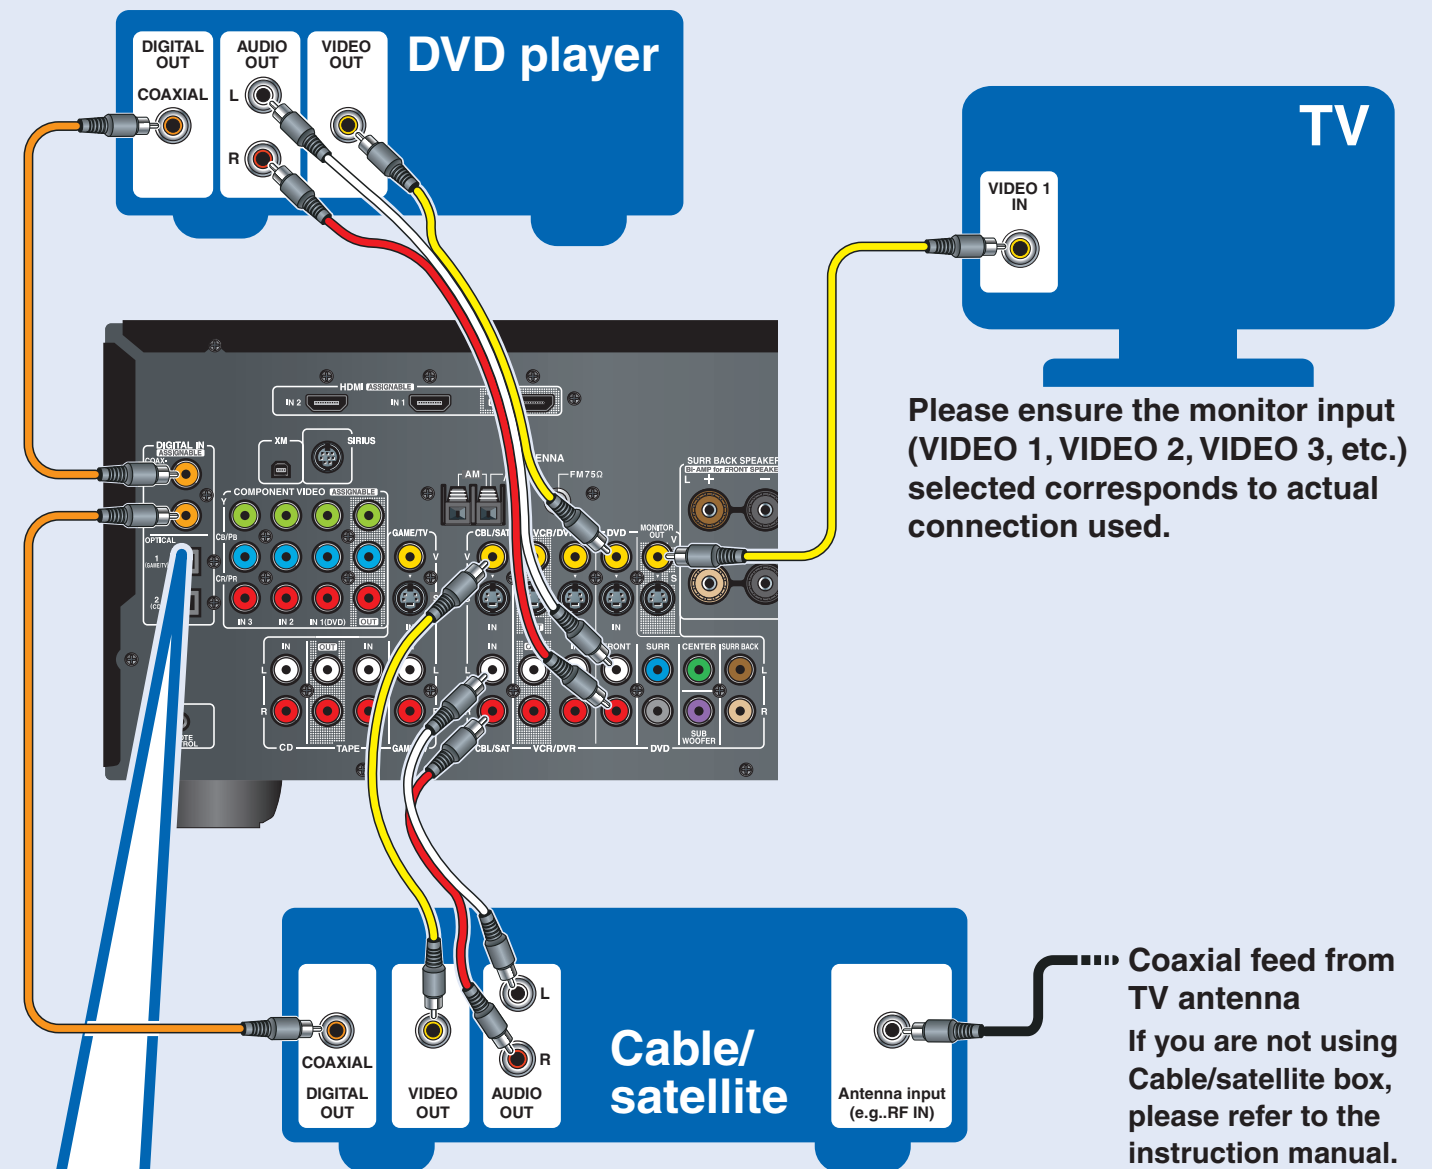

QUICK SETUP

Model : TX-SR605/TX-SA605/TX-SA8560

Thank you for purchasing this product.
This quick setup sheet shows the typical hookup method for connecting speakers and AV components (DVD player, TV, cable/satellite receiver).
For more detailed hookup information and operating instructions, please see the Instruction Manual.

Speaker Layout (Main Room)

Speaker Hookup

See the other side of this sheet for the AV component hookup.

AV Component Hookup

See the other side of this sheet for the Speaker hookup.

With an HDMI cable you can send both audio and video with a single cable, making connecting simple and keeping wires neat. If you have an HDMI-compatible TV and players, you can connect them to the AV receiver with HDMI cables. Digital audio signals received at HDMI IN 1 or 2 are output by the speakers and headphones connected to the AV receiver.

IF NO HDMI

If your TV or player doesn't support HDMI, use the analog or digital connections shown below.

Setting the Monitor Out

When the TV is connected to an HDMI input, the HDMI Monitor setting on the AV receiver/AV amplifier must be set to "Yes."

On the front panel

Assigning the Digital Input

If there's no sound, press the [DIGITAL INPUT] button repeatedly until sound is heard. The digital input is now properly assigned. If you connect your DVD player to the AV receiver's COAXIAL 1 DIGITAL IN, and your cable/satellite receiver to the COAXIAL 2 DIGITAL IN, as shown, it's not necessary to assign the digital input.