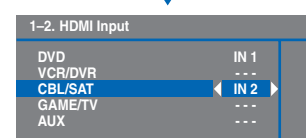

On the front panel