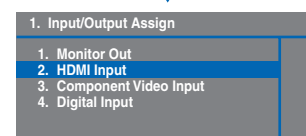

On the front panel