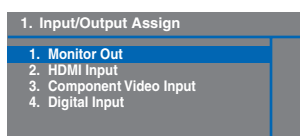

On the front panel