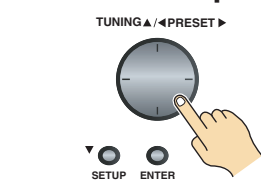

Speaker Layout (Main Room)

Speaker Hookup

See the other side of this sheet for the AV component hookup.

AV Component Hookup

See the other side of this sheet for the Speaker hookup.

With an HDMI cable you can send both audio and video with a single cable, making connecting simple and keeping wires neat. If you have an HDMI-compatible TV and players, you can connect them to the AV receiver with HDMI cables. Digital audio signals received at HDMI IN 1 or 2 are output by the speakers and headphones connected to the AV receiver.

IF NO HDMI

If your TV or player doesn't support HDMI, use the analog or digital connections shown below.

Setting the Monitor Out

When the TV is connected to an HDMI input, the HDMI Monitor setting on the AV receiver/AV amplifier must be set to "Yes."

Assigning the HDMI Input

If you connect a video component to an HDMI input, you must assign that HDMI input to an input selector in Setup. If you make the same connections as shown here, you must assign the "DVD" setting to "IN1," and assign the "CBL/SAT" setting to "IN2."

On the front panel

Assigning the Digital Input

If there's no sound, press the [DIGITAL INPUT] button repeatedly until sound is heard. The digital input is now properly assigned. If you connect your DVD player to the AV receiver's COAXIAL 1 DIGITAL IN, and your cable/satellite receiver to the COAXIAL 2 DIGITAL IN, as shown, it's not necessary to assign the digital input.