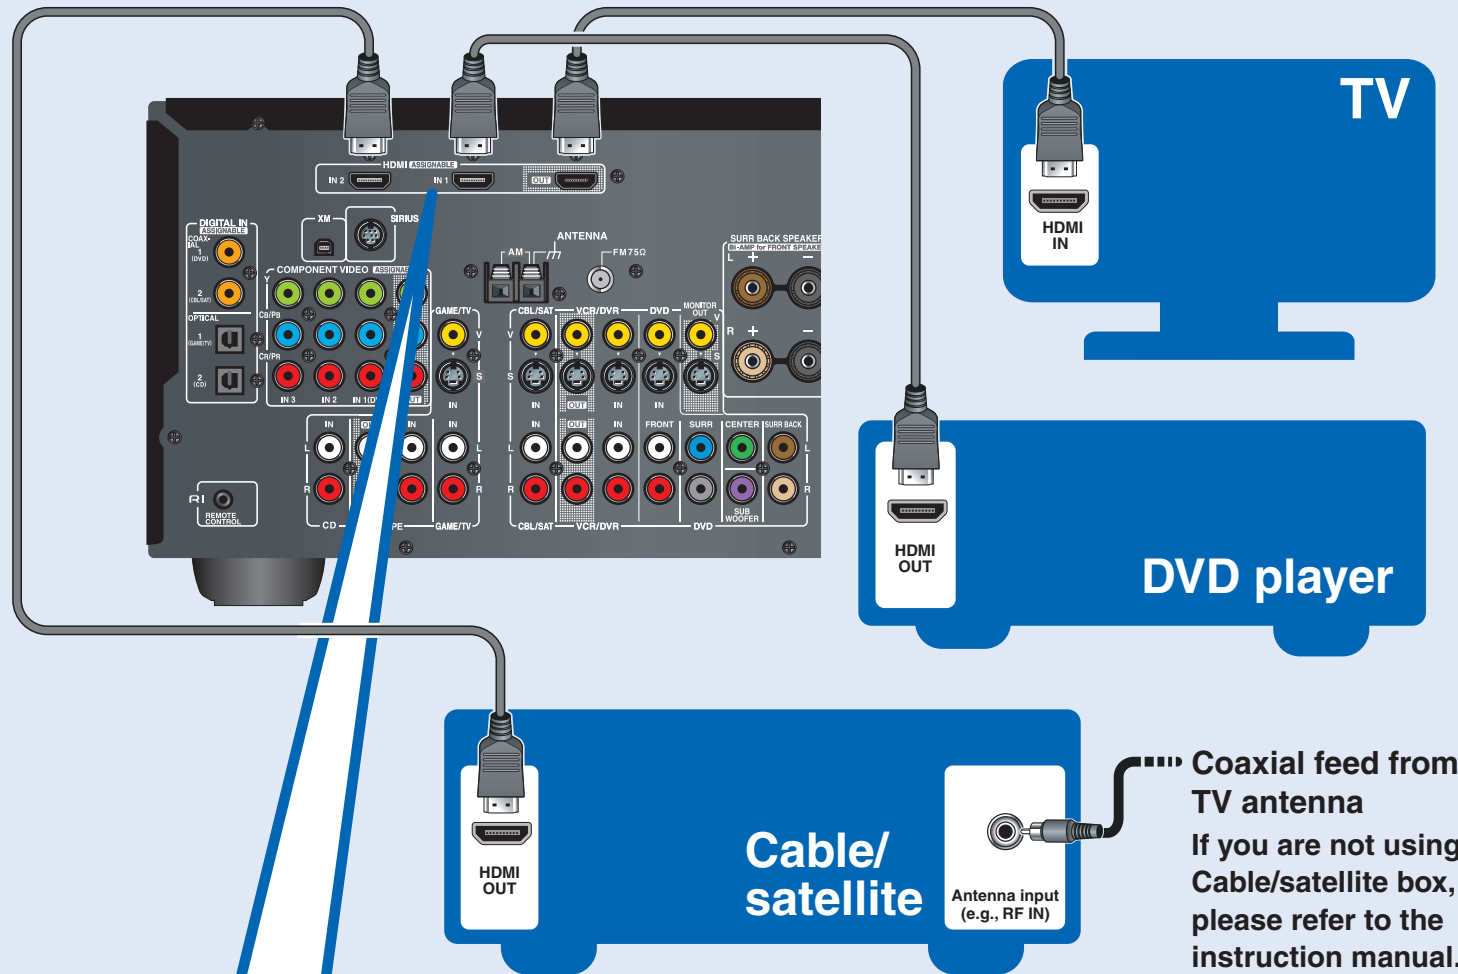

QUICK SETUP

Model : TX-SR605/TX-SA605/TX-SA8560

Thank you for purchasing this product.
This quick setup sheet shows the typical hookup method for connecting speakers and AV components (DVD player, TV, cable/satellite receiver).
For more detailed hookup information and operating instructions, please see the Instruction Manual.

Speaker Layout (Main Room)

Speaker Hookup

See the other side of this sheet for the AV component hookup.

AV Component Hookup

See the other side of this sheet for the Speaker hookup.

With an HDMI cable you can send both audio and video with a single cable, making connecting simple and keeping wires neat. If you have an HDMI-compatible TV and players, you can connect them to the AV receiver with HDMI cables. Digital audio signals received at HDMI IN 1 or 2 are output by the speakers and headphones connected to the AV receiver.

IF NO HDMI

If your TV or player doesn't support HDMI, use the analog or digital connections shown below.

Setting the Monitor Out

When the TV is connected to an HDMI input, the HDMI Monitor setting on the AV receiver/AV amplifier must be set to "Yes."

On the front panel

Assigning the Digital Input

If there's no sound, press the [DIGITAL INPUT] button repeatedly until sound is heard. The digital input is now properly assigned. If you connect your DVD player to the AV receiver's COAXIAL 1 DIGITAL IN, and your cable/satellite receiver to the COAXIAL 2 DIGITAL IN, as shown, it's not necessary to assign the digital input.