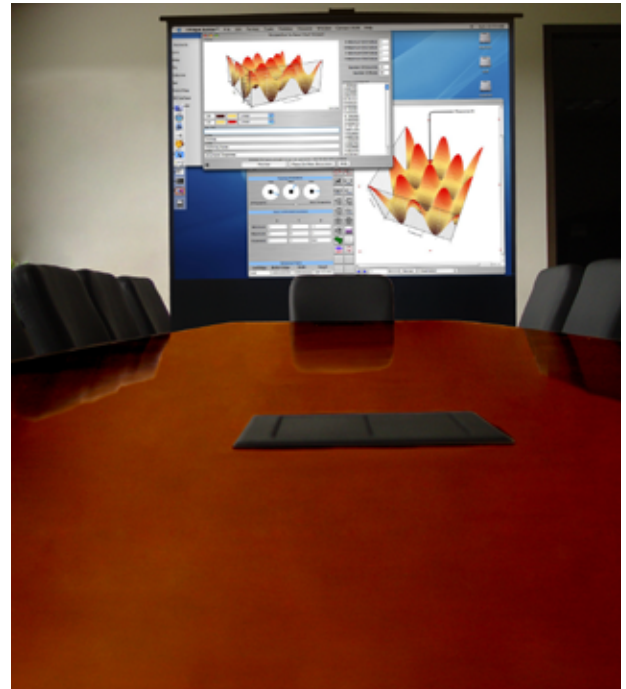

## Portable-Lift Matte White Screen

### Presentations Made Easy

Present anywhere with the Panoview portable-lift screen. The 4:3 matte white screen is ideal for any environment – meeting rooms, boardrooms, lecture rooms, and churches. The wide 160° viewing angle will ensure the audience will see vibrant projected images. Traveling is easy and setup is simple with the Panoview portable-lift screen.

### Features

- 1.0x gain matte white screen is audience friendly with a 160° viewing angle
- 4:3 aspect ratio is ideal for any professional atmosphere
- Easy to setup, take down, and transport
- Lightweight and durable aluminum casing
- Single-pole level lock system allows flexible screen height position
- Use with any projector