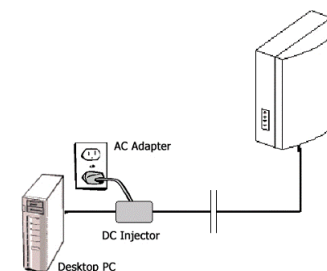

Step 3: Connect the AVCW-200/209/215 Virtual Cable Wi-Fi Station

1. **A.** Connect the bundled 9V AC Adapter to the port on the DC Injector labeled, **DC**. Connect the AC Adapter a wall outlet.
2. **B.** Connect the black Cat5 cable that extends from the AVC unit labeled, "Station" to the port on the DC injector labeled, **Radio**.
3. **C.** Connect the bundled (white) Cat5 cable from your PC to the port on the DC Injector labeled, **Network**.
4. **D.** If the AVCW unit has an antenna connector (AVC-200), use an LMR-400 cable to connect the unit to an external antenna.
5. **E.** Check to see that the yellow LED labeled, "Link" is flashing periodically. If it is solid, try another cable or switch to a crossover or straight-thru cable as needed.

1. **F.** Repeat step 3 for all other AVCW-200, 209 or 215 Virtual Cable Wi-Fi Station units if needed.