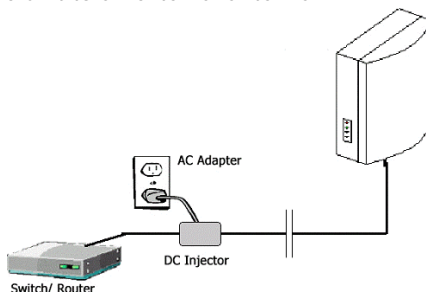

# OTC WIRELESS AVCW WiFi Virtual Cable QUICKSTART GUIDE

Included with AVCW 100/200, 109/209, 115/215:

- ☑ AVCW Radio Unit
- ☑ DC Injector
- ☑ 9V AC Adapter
- ☑ White 3 ft Straight-thru UTP Cat5 Cable
- ☑ Blue 7 ft Crossover UTP Cat5 Cable
- ☑ Black 30 ft UTP Cat5 Cable
- ☑ Installation CD with Utilities and Manuals
- ☑ Mounting Bar
- ☑ Hose Clamp
- ☑ AVCW Quickstart Guide

## Step 1: Connect the AVCW-100/109/115 Virtual Cable Wi-Fi Access Point

- A.** Connect the bundled 9V AC Adapter to the port on the DC Injector labeled, **DC**. Connect the AC Adapter to a wall outlet
- B.** Connect the black Cat5 cable that extends from the AVCW unit labeled, "AP" to the port on the DC Injector labeled, **Radio**.
- C.** Connect the (blue) crossover Cat5 cable from your Hub or Switch to the port on the DC Injector labeled, **Network**. If you are connecting the Server to a DSL or cable modem or Router, use the (white) straight-thru Cat5 cable.
- D.** Check to see that the yellow LED labeled, "Link" is flashing periodically. If it is solid, try another cable or switch to a crossover or straight-thru cable as needed.

- E.** If the AVCW unit has an antenna connector (AVCW-100), use an LMR-400 cable to connect the unit to an external antenna.

## Step 3: Connect the AVCW-200/209/215 Virtual Cable Wi-Fi Station

- A.** Connect the bundled 9V AC Adapter to the port on the DC Injector labeled, **DC**. Connect the AC Adapter a wall outlet.
- B.** Connect the black Cat5 cable that extends from the AVC unit labeled, "Station" to the port on the DC injector labeled, **Radio**.
- C.** Connect the bundled (white) Cat5 cable from your PC to the port on the DC Injector labeled, **Network**.
- D.** If the AVCW unit has an antenna connector (AVC-200), use an LMR-400 cable to connect the unit to an external antenna.
- E.** Check to see that the yellow LED labeled, "Link" is flashing periodically. If it is solid, try another cable or switch to a crossover or straight-thru cable as needed.