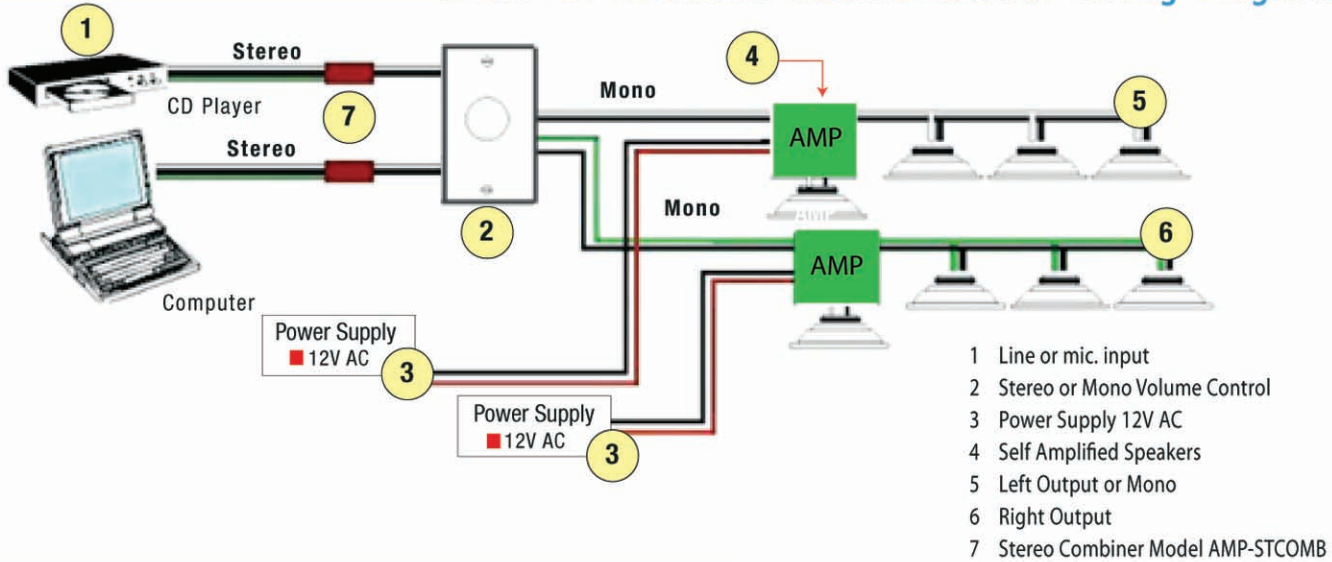

# Volume Controls

FOR OWI SELF-AMPLIFIED SPEAKERS

Models:

**AMP-STVC (Stereo)**

**AMP-MOVC (Mono)**

- High Quality Line Level Volume Control
- Fits Perfectly into a Single Gang Electrical Box
- Perfect Accessory to the OWI Self-amplified speakers
- Wall mounted
- With Silencer feature
- Available in White or Brushed Steel

### GENERAL SPECIFICATIONS:

Size	Single Gang Electrical Box
Model	AMP-MOVC (Mono Volume Control)   AMP-STVC (Stereo Volume Control)
Volume Control	10K Ohm impedance
Mounting	Via volume threaded shaft
Attenuation	60dB
Loss at full volume	0dB
Compatible to	OWI-AMP-IC5, AMP-IC6, AMP-3IC6 and AMP-04TRP
Wiring Configuration	Balanced or Single ended. Cable length is limited single ended
Shielding	Multiple Steel wrap
Warranty	1 year