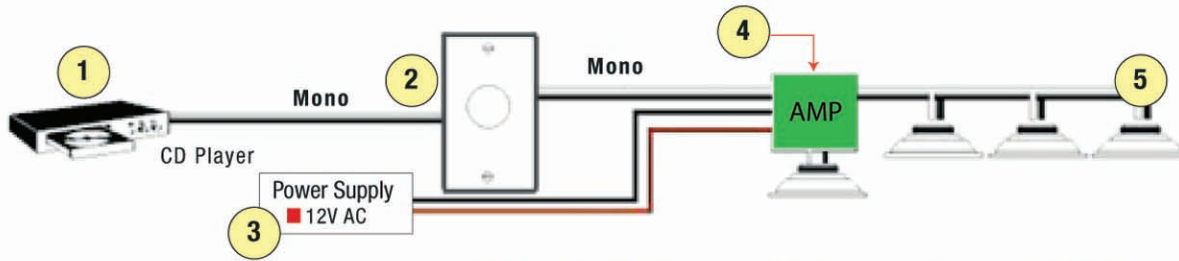

Volume Control Mono and Stereo for OWI Self-Amplified Speakers

MODEL: AMP-MOVC | AMP-STVC

AMP-MOVC Mono Volume Control Wiring Diagram