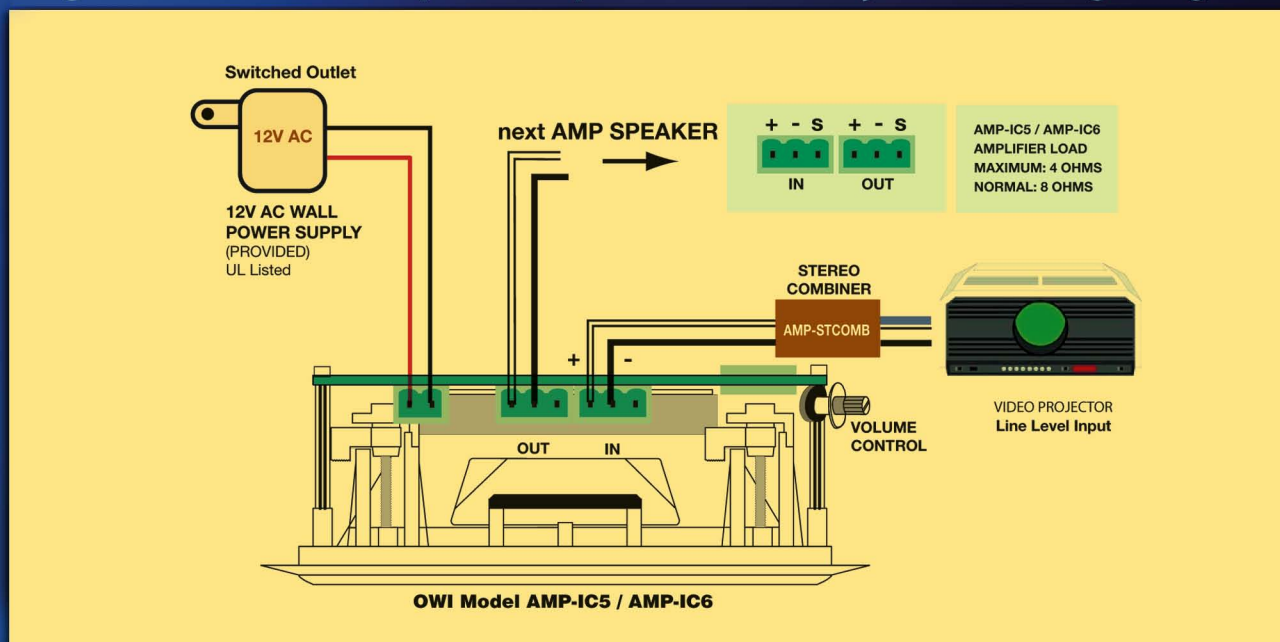

Single Source Self-amplified Speaker and Projector Wiring Diagram