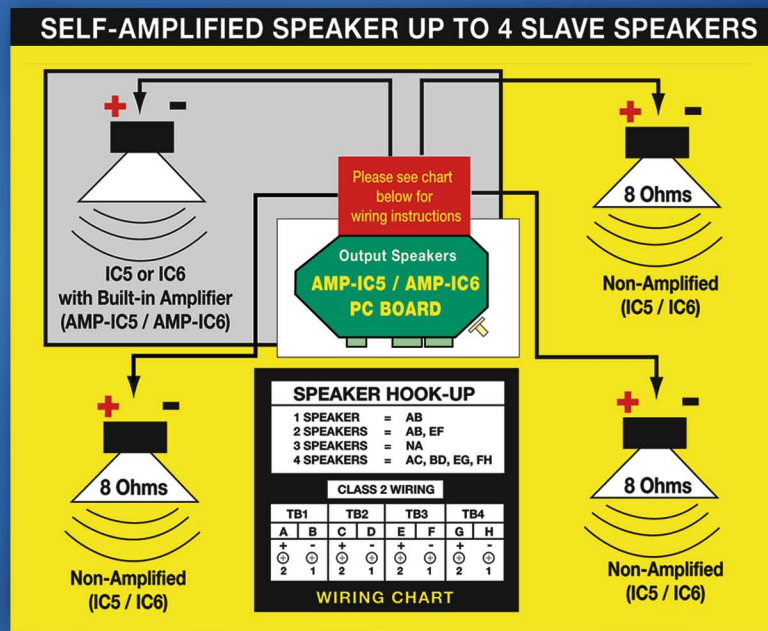

OWI Model AMP - IC5 | AMP - IC6

Equipped with many of the new and most popular installer features, the AMP-IC5/6 power module is made to expressly fit into the OWI Models IC5 or IC6 coaxial speaker providing a high fidelity module delivering up to 25 watts of Class AB power right at the speaker.

By being within inches of the speaker, the amplifier facilitates maximum damping control of the speaker due to low source impedance resulting in maximum high fidelity reproduction.

Tailor-designed and dedicated specifically to match the speaker, the amplifier effectively delivers optimum response. The power module has critical design features that facilitate fast and easy installation in the field.

SELF-AMPLIFIED CEILING SPEAKERS