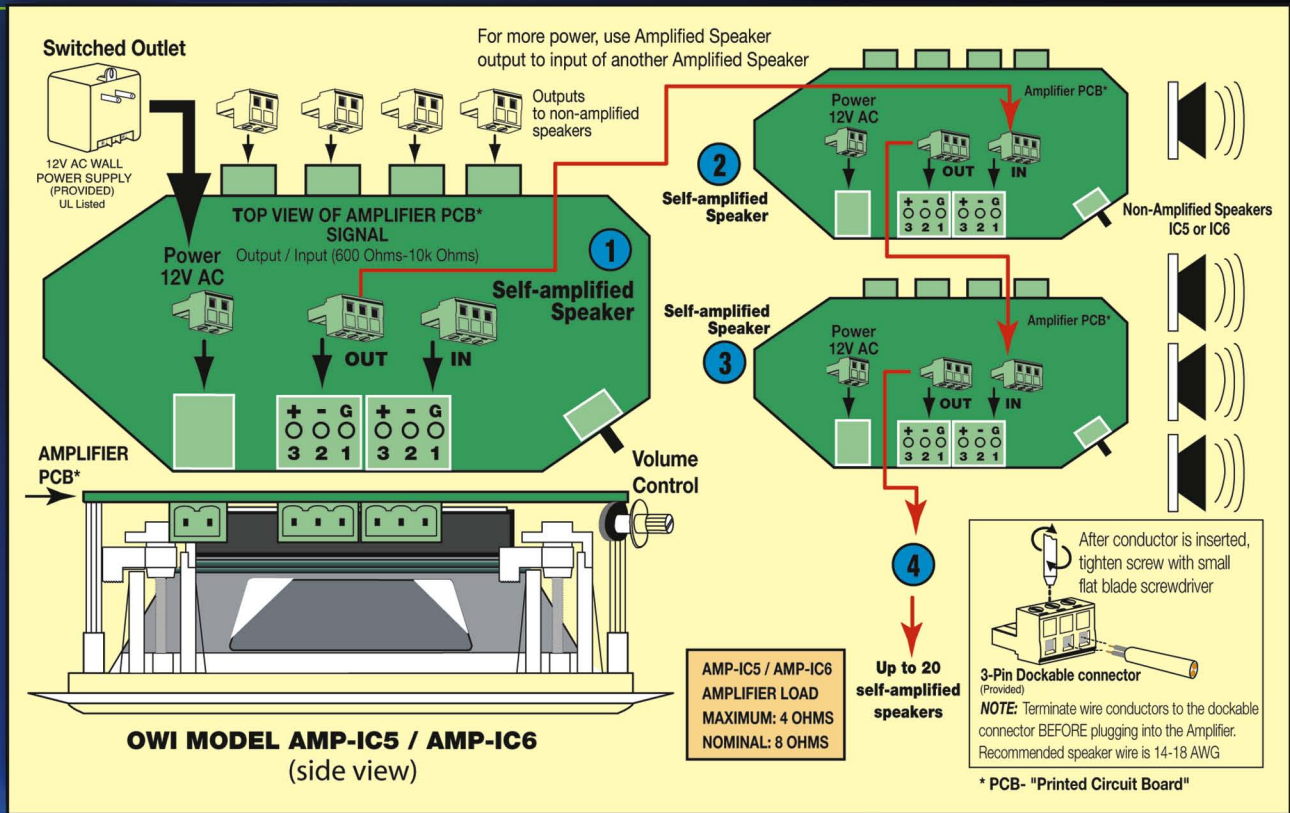

Single Source Self-amplified 4 Speakers Wiring Diagram