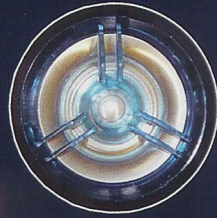

ALUMINUM
WOOFER