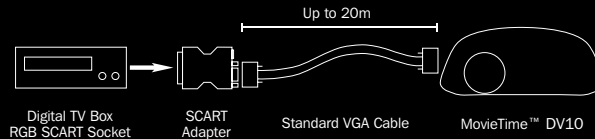

Unique 3 stage air purifier de-odourises and reduces bacteria and harmful hydrocarbons in the air in your room, whilst you watch a movie.