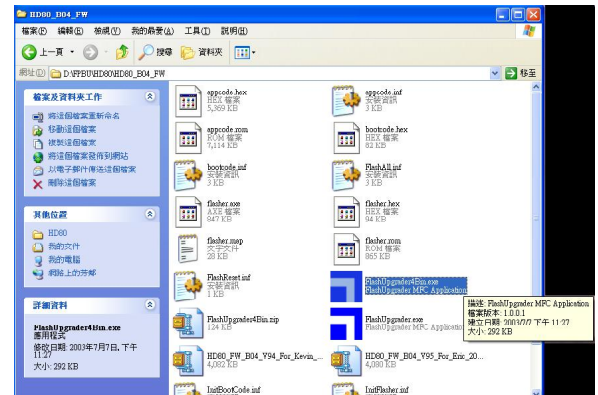

Step 4

Open the HD80 firmware folder (if it is not already open). Double click on the executable file called “FlashUpgrader4Bin.exe.” This will run the HD80 firmware upgrade program.