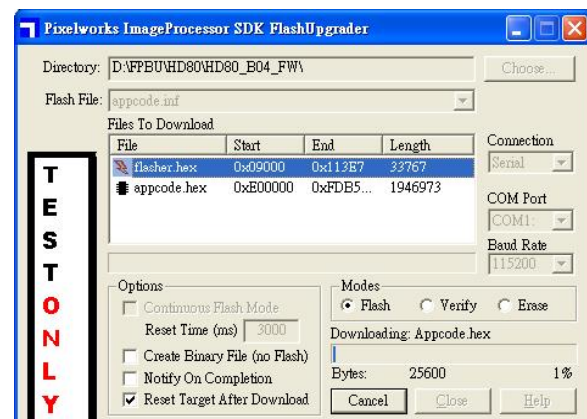

Open the HD80 firmware folder (if it is not already open). Double click on the executable file called “FlashUpgrader4Bin.exe.” This will run the HD80 firmware upgrade program.

**Step 5**

Select “appcode.hex” and then click “Flash” to execute the firmware upgrade

**Step 6**

When the words “Waiting for target reset” appear on the screen, plug in the power cord to the HD80.

**Step 7**

While the firmware is upgrading, you will see the words “Downloading: Appcode.hex” on the screen.