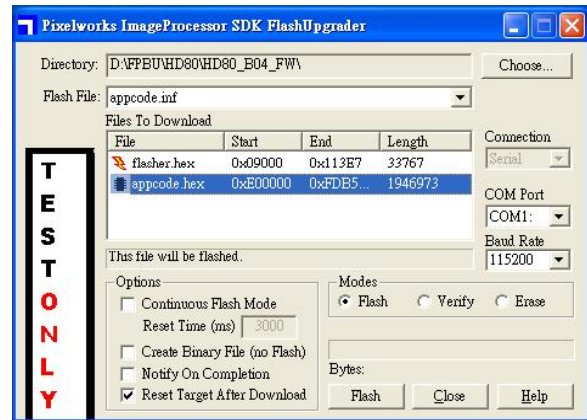

**Step 3**

Connect the Optoma HD80 to the PC with the RS-232 cable. Do not plug in the power cord for the projector at this time. Select the correct COM port that the RS-232 cable is connected to.

**Step 4**

Open the HD80 firmware folder (if it is not already open). Double click on the executable file called “FlashUpgrader4Bin.exe.” This will run the HD80 firmware upgrade program.

**Step 5**

Select “appcode.hex” and then click “Flash” to execute the firmware upgrade