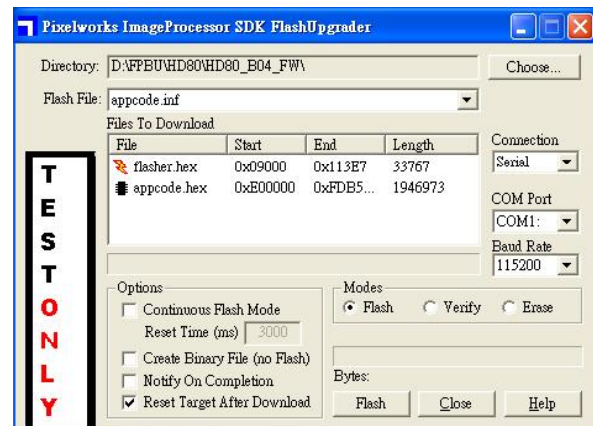

Step 8

When the firmware upgrade program has completed, you will see the following displayed on the screen

Step 9

Disconnect the RS-232 cable and the power cord. The HD80 is now ready to be placed back in your home theater environment.