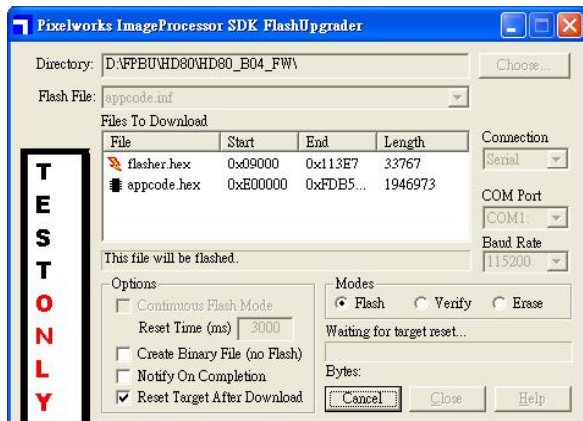

Open the HD80 firmware folder (if it is not already open). Double click on the executable file called “FlashUpgrader4Bin.exe.” This will run the HD80 firmware upgrade program.

**Step 5**

Select “appcode.hex” and then click “Flash” to execute the firmware upgrade

**Step 6**

When the words “Waiting for target reset” appear on the screen, plug in the power cord to the HD80.

**Step 7**

While the firmware is upgrading, you will see the words “Downloading: Appcode.hex” on the screen.