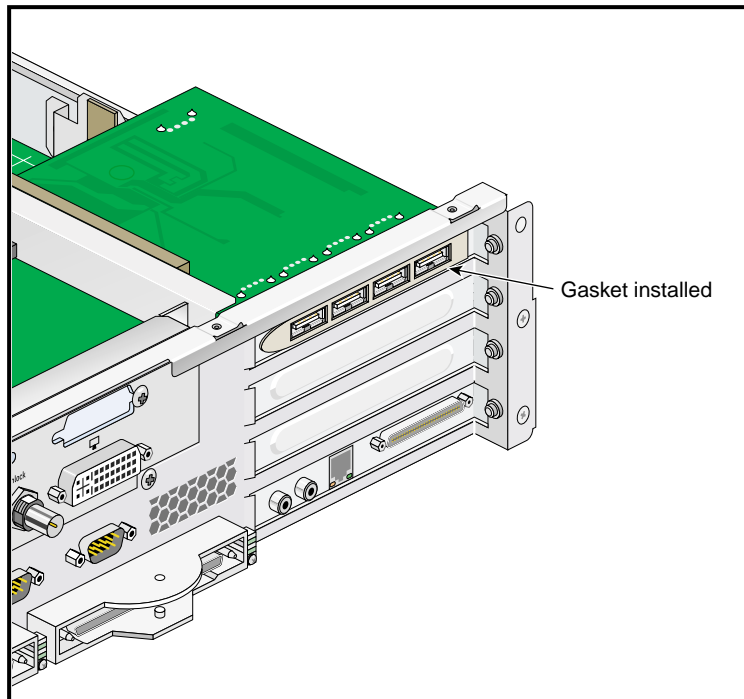

To attach the gasket, follow these steps:

1. Remove the protective adhesive tape from the EMI gasket.
2. To ensure proper alignment of the gasket to the USB card, insert a USB connector into a cutout at each end of the gasket, as shown in Figure 1. Make sure that you insert the connector starting on the non-adhesive side of the gasket, and that the orientation of the connector is in the correct position to mate with the connector on the USB card.
3. With the pointed end of the gasket positioned to the left, insert the two USB connectors into the mating connectors on the USB card.

Figure 1 Inserting Two Type A USB Connectors

4. Apply pressure along the gasket to properly adhere it to the USB card's bulkhead.
5. Remove the two USB connectors.

Figure 2 Attaching Gasket to USB Card Bulkhead