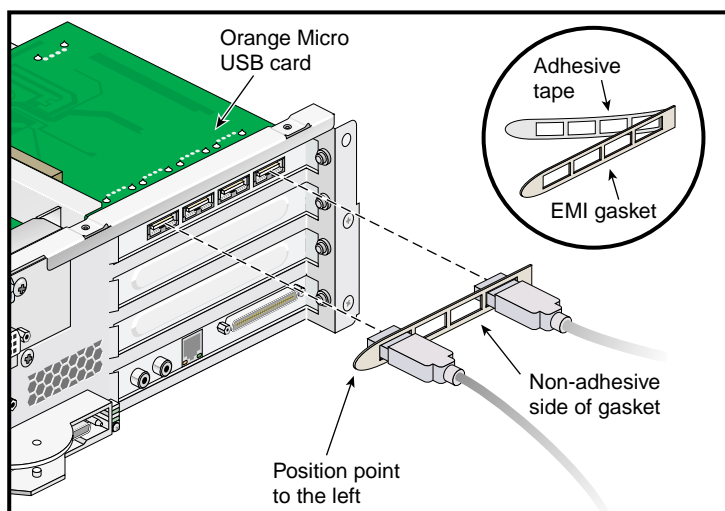

To attach the EMI gasket, you need the following items:

- One Orange Micro USB PCI card (P/N 9210286)
- One gasket (P/N 042-1243-001)
- Two USB type A connectors (for alignment)

Note: If you do not have any USB connectors, you will need to visually align the EMI gasket with the USB card.

Before the gasket can be attached to the USB card, the card must be installed in your system. For instructions on how to install the Orange Micro USB card, see the PCI card installation section of your system user's guide.

To attach the gasket, follow these steps:

1. Remove the protective adhesive tape from the EMI gasket.
2. To ensure proper alignment of the gasket to the USB card, insert a USB connector into a cutout at each end of the gasket, as shown in Figure 1. Make sure that you insert the connector starting on the non-adhesive side of the gasket, and that the orientation of the connector is in the correct position to mate with the connector on the USB card.
3. With the pointed end of the gasket positioned to the left, insert the two USB connectors into the mating connectors on the USB card.

Figure 1 Inserting Two Type A USB Connectors

4. Apply pressure along the gasket to properly adhere it to the USB card's bulkhead.
5. Remove the two USB connectors.

Figure 2 Attaching Gasket to USB Card Bulkhead