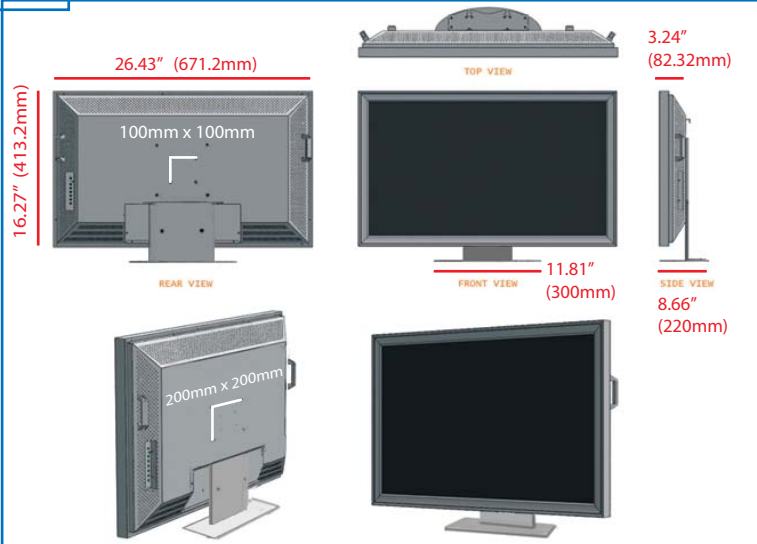

LCS2730

27 INCH ENHANCED DEFINITION PROFESSIONAL GRADE LCD MONITOR
-with RS232C

The LCS2730 is a professional grade LCD monitor designed for public display, digital signage, financial, broadcast, entertainment and transportation applications. The LCS2730 features full metal construction, 1366 x 768 native resolution, extremely fast 6.5ms response time for crystal clear video performance and RS232C for external control.

Features

- Variable Black Level Adjustment
- Variable Back Light Adjustment
- Advanced Video Processing
- Durable Metal Construction
- Picture in Picture, Picture and Picture
- AutoAmbient Brightness Compensation
- Fanless Design for Quiet Operation
- Anti-Reflective Coated LCD panels
- 176+ Degree H / V Viewing Angle
- Infrared and RS232 Control
- VESA Mounting Hole Pattern
- Approvals: cUL / FCC
- One Year Parts & Labor Warranty
- Extended Warranties Available

Specifications

Technology:	TFT LCD	Inputs:	DVI-D, VGA (D15), S-Video, Composite Video, Component video (YPbPr, YCbCr)	Compliance:	FCC, CE, cUL
Screen diagonal:	27" (686 mm)	Resolutions Supported:	NTSC/PAL/SECAM, 720i/p, 1080i/p, XGA, WXGA, SXGA, RS232C	Weight:	26.46lbs (12kg)
Screen area:	23.74" x 13.46" (603 x 341 mm)	Control:	VESA 100x100, 200x200mm	Gross Weight:	35.28lbs (16kg)
Resolution:	1366 x 768	Voltage:	100 - 240V (50Hz-60Hz)	Included Accessories:	Power cord, D-SUB 15pin cable, DVI-D 24 pin cable, S-VIDEO cable, Component Mini Din 8 pin cable, RCA cable, Remote control, User's manual
Brightness:	500 cd/m2	Power:	<100W (On) <15W Stand-By	OPTIONS	
Contrast ratio:	1200:1	Consumption:	41° to 104°F (5° to 40°C)	• Tempered Glass	
Colors:	16.7 million	Op. Humidity:	20 - 80%	• Open Frame Versions Available	
Lifetime :	50,000h average				
Color gamut:	76% NTSC				
Aspect ratio:	16:9				
Viewing angle:	176°/176°				
Response time:	6.5ms GtoG				
Color Control:	3200K-9300K, User				